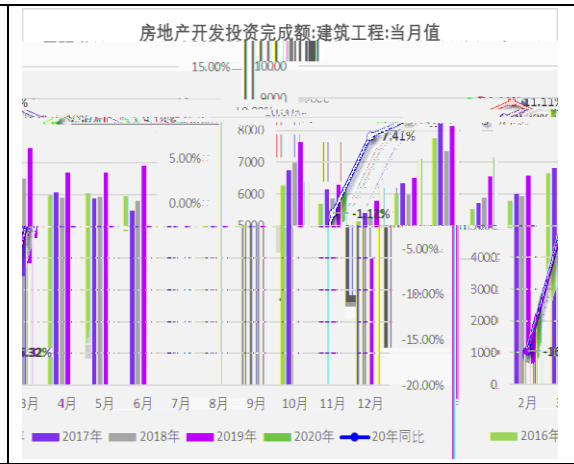

			8			11.8%
2.2%						
			"	"		8
					6-7	
	8			8		
	"	"				
	"	"				
	8			3.9		3.97%
			4.7		5.7%	
5.2		12.35%				
6	7		811	349	7	
				8		6307
7		9	15		30511	6949
					10	
				6-7		8
	8					38%

;

1.

8

6-7

8

8

13.69%

11.8%

2.2%

Wind Mysteel

7.56% 8 8% 8 8

20% 7%

31.84% 8 18%

8 11.8%

8 8

-3%

Wind Mysteel

" "

1 " " " - - - "

2019 6 " " " "