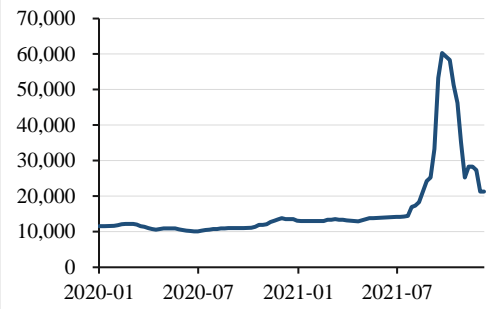

40.91%

28.27%

27.0%

8% 11% 14% 11% 36%

F03086605
Z0016791
li.dai@gzf2010.com.cn

F03086901
Z0016570
hu.an@gzf2010.com.cn

441

/

.....	1
.....	2
.....	2
.....	5
.....	8
.....	10
.....	10
.....	11

2019 620

2016

2019

482

80%

2

	2016	2017	2018	2019	
	460	480	500	482	77.74%
	24	24	24	24	3.87%
	30	30	30	30	4.84%
	20	20	20	20	3.23%
	14	14	14	14	2.26%
	10	10	10	10	1.61%
	8	8	8	8	1.29%
	5	5	5	5	0.81%
	5	5	5	5	0.81%
	4	4	4	4	0.65%
	10	15	18	18	2.90%
	590	615	638	620	/