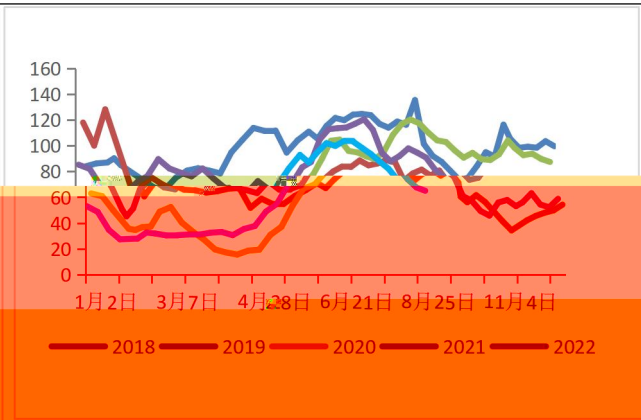

8   716.6   9.1% 1-8   6134.6
8.6%

11   880

2022 8
1067

2635   7.2%

8.5%

Wind