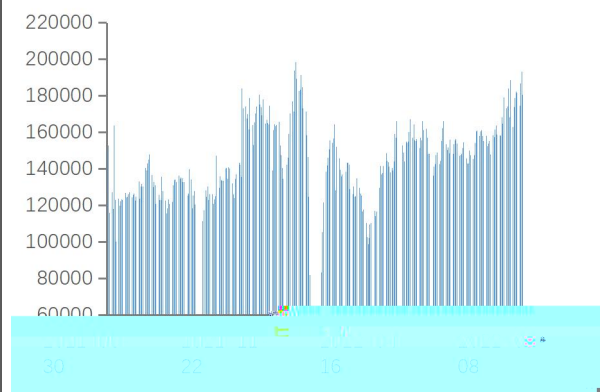

| | 2021/22 | | 2022/23 | | | |
|--|---------|-------|---------|-------|--------|--------|
| | 8 | 9 | 8 | 9 | | |
| | 87.2 | 87.2 | 88 | 87.2 | -0.8 | 0 |
| | 86.3 | 86.3 | 87.2 | 86.3 | -0.9 | 0 |
| | 51.4 | 51.4 | 51.9 | 50.5 | -1.4 | -0.9 |
| | 257 | 257 | 225 | 240 | 15 | -17 |
| | 4435 | 4435 | 4531 | 4378 | -153 | -57 |
| | 15 | 15 | 15 | 15 | 0 | 0 |
| | 4707 | 4707 | 4771 | 4735 | -36 | 28 |
| | 2205 | 2205 | 2245 | 2225 | -20 | 20 |
| | 2160 | 2145 | 2155 | 2085 | -70 | -60 |
| | 102 | 102 | 102 | 102 | 0 | 0 |
| | 15 | 16 | 24 | 21 | -3 | 5 |
| | 4482 | 4468 | 4526 | 4433 | -93 | -35 |
| | 225 | 240 | 245 | 200 | -45 | -40 |
| | 5.02% | 5.37% | 5.41% | 4.51% | -0.90% | -0.86% |

USDA

100 9 75 8 CPI
8 9
50.5 / 9 USDA 8
51.9
2021/22
Conab 3.54% 4240
1.5036
9

Wind

Wind

8 716.6 9.1% 1-8 6134.6
8.6%

11 880

2022 8
1067

2635 7.2%

8.5%

Wind

Wind

Wind Mysteel

“ ”

“ ” “ ” “ ” “ ”

/

020 22836116
020 22836104
020 22836105