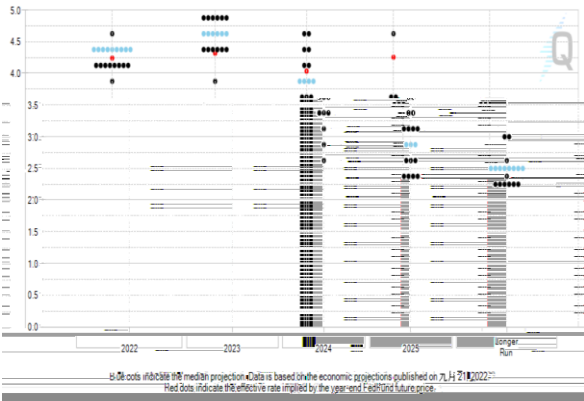

.....
.....
.....
.....
..... !

IF2210

11

125bp

MEETING PROBABILITIES								
MEETING DATE	325-350	350-375	375-400	400-425	425-450	450-475	475-500	500-525
2022/11/2	0.0%	30.8%	69.2%	0.0%	0.0%			
2022/12/14	0.0%	0.0%	2.8%	34.3%	62.8%	0.0%	0.0%	0.0%
2023/2/1	0.0%	0.0%	0.2%	4.9%	36.2%	58.7%	0.0%	0.0%
2023/3/22	0.0%	0.0%	0.1%	3.5%	26.9%	52.1%	17.3%	0.0%
2023/5/3	0.0%	0.0%	0.1%	3.4%	26.3%	51.4%	18.3%	0.5%
2023/6/14	0.0%	0.0%	0.3%	4.9%	28.0%	49.2%	17.1%	0.4%
2023/7/26	0.0%	0.0%	0.9%	7.5%	30.3%	45.6%	15.3%	0.4%
2023/9/20	0.0%	0.2%	1.8%	10.9%	32.6%	41.1%	13.0%	0.3%