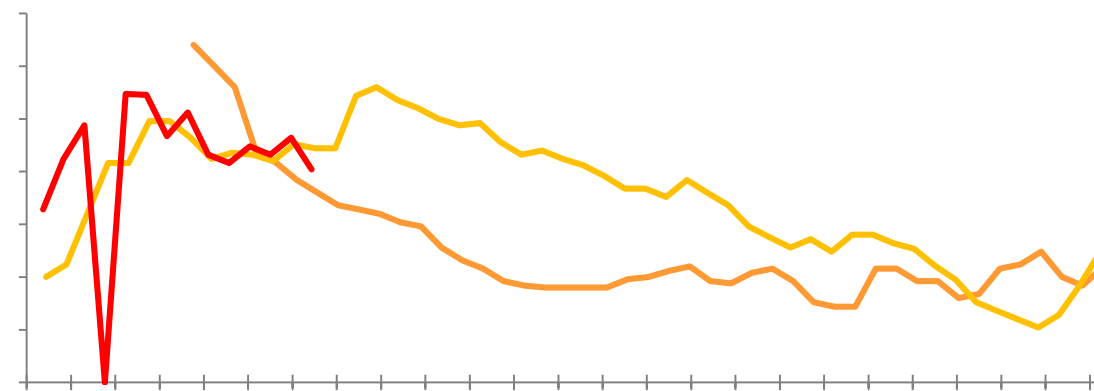

1-2

— — — —

— — — —

— — —

— — — —

— — — —

2

[Redacted text block]

Legend: Blue, Orange, Red, Dark Red

[Redacted text block]

[Redacted text block]

[Redacted text block]

30

— — — —

30

— — — —

30

30

3

Legend for top-left chart: Grey circle, Blue circle, Orange circle, Yellow circle

Legend for bottom-left chart: Grey circle, Blue circle, Orange circle, Yellow circle

2023/3/31	1083.00	983.05	4341.40
2022/12/31	1116.20	1423.80	5428.10
	-2.97%	-30.96%	-20.02%
	-21.39%	-11.83%	-13.34%