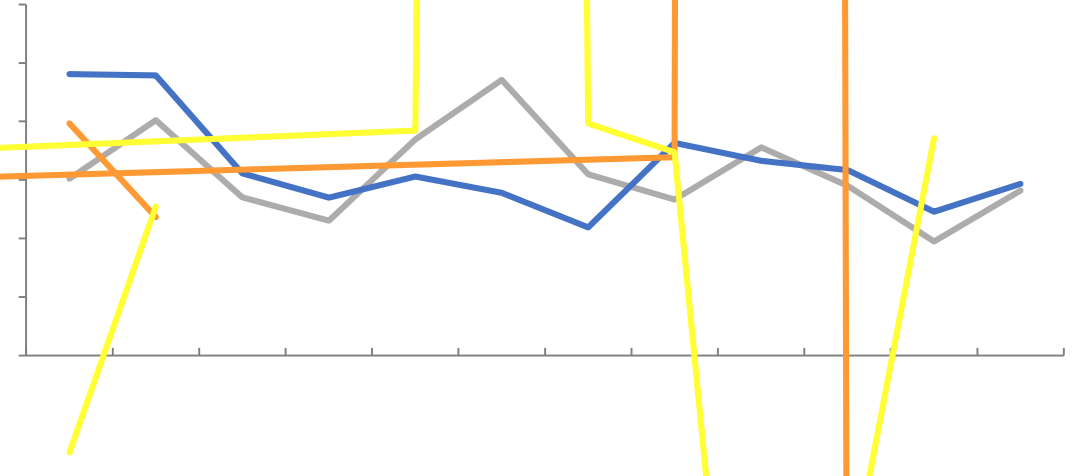

30

30

3

Legend for top-left chart: Grey circle, Blue circle, Orange circle, Yellow circle

Legend for bottom-left chart: Grey circle, Blue circle, Orange circle, Yellow circle

2023/3/31	1083.00	983.05	4341.40
2022/12/31	1116.20	1423.80	5428.10
	-2.97%	-30.96%	-20.02%
	-21.39%	-11.83%	-13.34%

3

— — — —

— — —

2

&

Blank header bar for the top-left chart.

5-9

Legend for the top-left chart: - - - (blue), - (orange), - (yellow), - (red)

Legend for the top-right chart: - (blue), - (orange), - (yellow), - (red)

Blank header bar for the bottom-left chart.

9-11

Legend for the bottom-left chart: - (blue), - (orange), - (yellow), - (red)

Legend for the bottom-right chart: - (blue), - (orange), - (yellow), - (red)