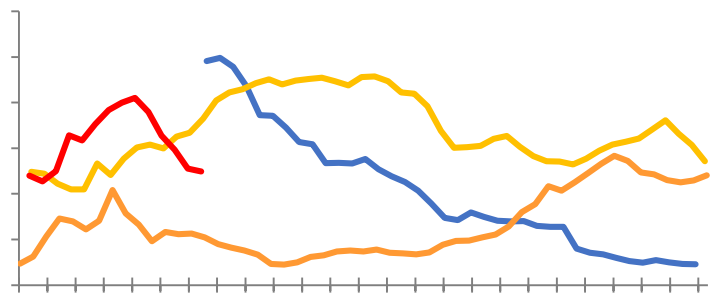

1-2

— — — —

— — — —

— — —

— — — —

— — — —

2

[Redacted text block]

Legend: Blue, Orange, Red, Dark Red

[Redacted text block]

[Redacted text block]

[Redacted text block]

30

— — — —

30

— — — —

30

30

3

Legend for top-left chart: Grey circle, Blue circle, Orange circle, Yellow circle

Legend for bottom-left chart: Grey circle, Blue circle, Orange circle, Yellow circle

2023/3/31	1083.00	983.05	4341.40
2022/12/31	1116.20	1423.80	5428.10
	-2.97%	-30.96%	-20.02%
	-21.39%	-11.83%	-13.34%