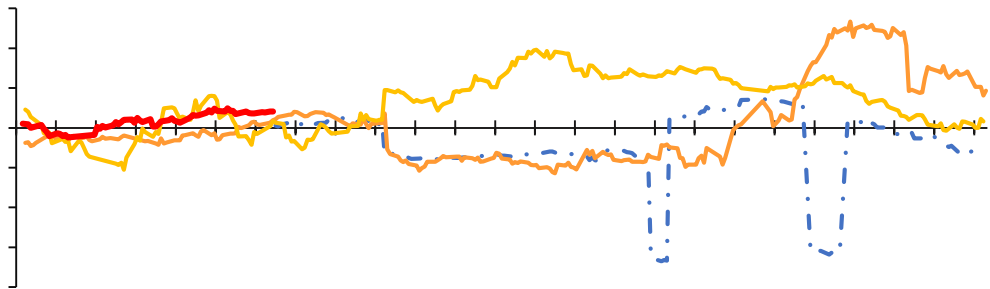

30

30

3

Legend for top-left chart: Grey circle, Blue circle, Orange circle, Yellow circle

Legend for bottom-left chart: Grey circle, Blue circle, Orange circle, Yellow circle

2023/3/31	1083.00	983.05	4341.40
2022/12/31	1116.20	1423.80	5428.10
	-2.97%	-30.96%	-20.02%
	-21.39%	-11.83%	-13.34%

3

— — — —

— — —

2

&

Blank header bar for the top-left chart.

5-9

Legend for the top-left chart: - - - (blue), - (orange), - (yellow), - (red)

Legend for the top-right chart: - (blue), - (orange), - (yellow), - (red)

Blank header bar for the bottom-left chart.

9-11

Legend for the bottom-left chart: - (blue), - (orange), - (yellow), - (red)

Legend for the bottom-right chart: - (blue), - (orange), - (yellow), - (red)