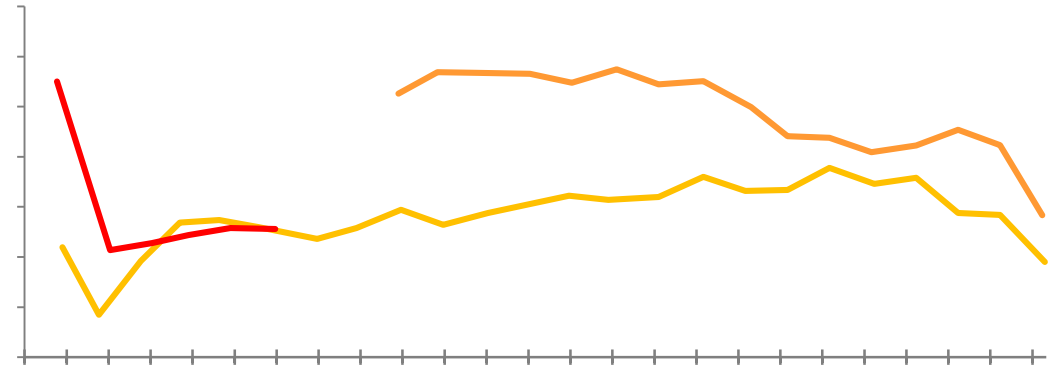

Legend: Blue, Orange, Red, Dark Red

[Redacted text block]

[Redacted text block]

[Redacted text block]

30

— — — —

30

— — — —

30

30

3

Legend for top-left chart: Grey circle, Blue circle, Orange circle, Yellow circle

Legend for bottom-left chart: Grey circle, Blue circle, Orange circle, Yellow circle

2023/3/31	1083.00	983.05	4341.40
2022/12/31	1116.20	1423.80	5428.10
	-2.97%	-30.96%	-20.02%
	-21.39%	-11.83%	-13.34%

3

— — — —

— — —

2

&

Blank header bar for the top-left chart.

5-9

Legend for the top-left chart: - - - (blue), - (orange), - (yellow), - (red)

Legend for the top-right chart: - (blue), - (orange), - (yellow), - (red)

Blank header bar for the bottom-left chart.

9-11

Legend for the bottom-left chart: - (blue), - (orange), - (yellow), - (red)

Legend for the bottom-right chart: - (blue), - (orange), - (yellow), - (red)