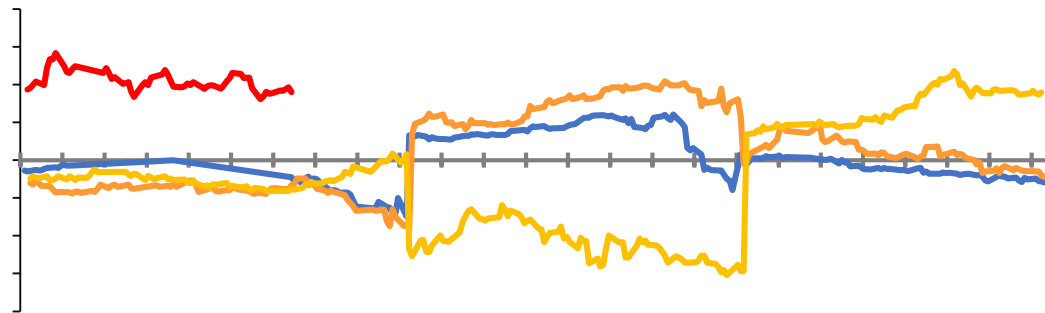

30

30

3

Legend for top-left chart: Grey circle, Blue circle, Orange circle, Yellow circle

Legend for bottom-left chart: Grey circle, Blue circle, Orange circle, Yellow circle

2023/3/31	1083.00	983.05	4341.40
2022/12/31	1116.20	1423.80	5428.10
	-2.97%	-30.96%	-20.02%
	-21.39%	-11.83%	-13.34%

3

— — — —

— — —

2

&

Blank header bar for the top-left chart.

5-9

Legend for the top-left chart: - - - (blue), - (orange), - (yellow), - (red)

Legend for the top-right chart: - (blue), - (orange), - (yellow), - (red)

Blank header bar for the bottom-left chart.

9-11

Legend for the bottom-left chart: - (blue), - (orange), - (yellow), - (red)

Legend for the bottom-right chart: - (blue), - (orange), - (yellow), - (red)

Wind

-

-

						/
1	2022/9/11					1212
2	2021/5/21					606
3	2023/1/6	2023/1/9		3		582
4	2023/1/14	2023/1/16		2		3000
5	2023/1/16	2023/1/21		5		2000
6						
7						
8						
9						-
10						

[Redacted Title]