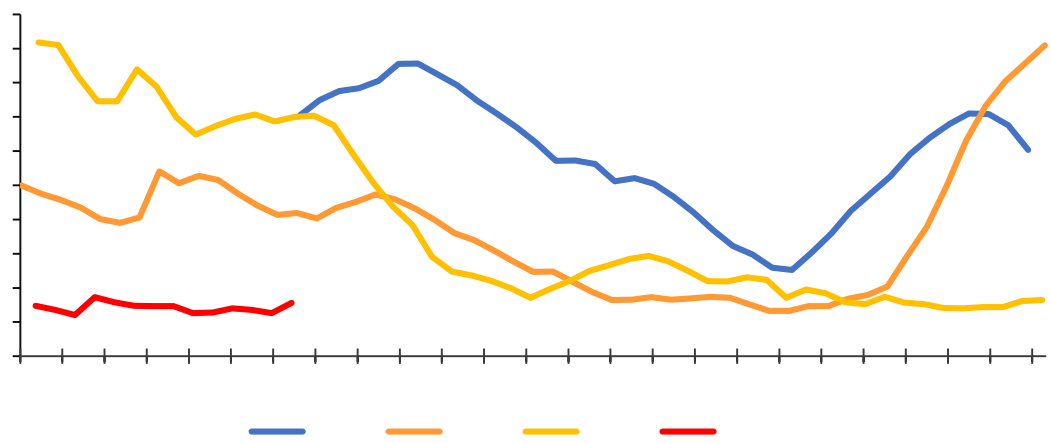

3

— — — —

— — —

2

&

Blank header bar for the top-left chart.

5-9

Legend for the top-left chart: - - - (blue), - (orange), - (yellow), - (red)

Legend for the top-right chart: - (blue), - (orange), - (yellow), - (red)

Blank header bar for the bottom-left chart.

9-11

Legend for the bottom-left chart: - (blue), - (orange), - (yellow), - (red)

Legend for the bottom-right chart: - (blue), - (orange), - (yellow), - (red)

Wind

-

-

						/
1	2022/9/11					1212
2	2021/5/21					606
3	2023/1/6	2023/1/9		3		582
4	2023/1/14	2023/1/16		2		3000
5	2023/1/16	2023/1/21		5		2000
6						
7						
8						
9						-
10						

[Redacted Title]