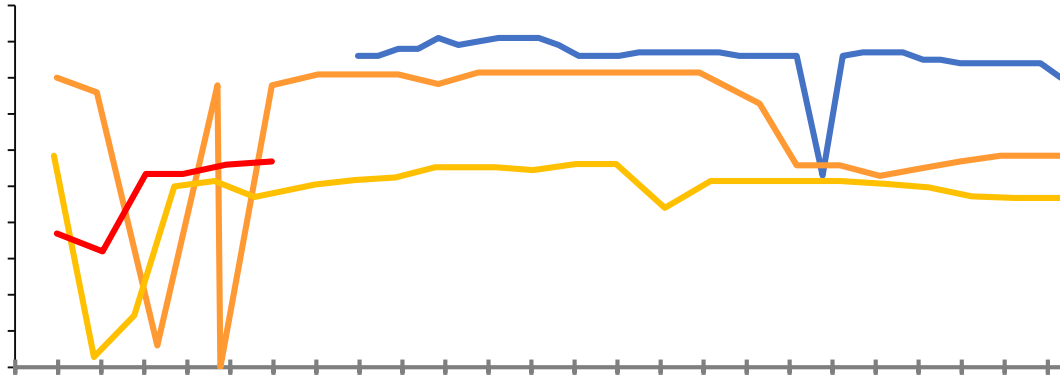

Legend: Blue, Orange, Red, Dark Red

[Redacted text block]

[Redacted text block]

[Redacted text block]

30

— — — —

30

— — — —

30

30

3

Legend for top-left chart: Grey circle, Blue circle, Orange circle, Yellow circle

Legend for bottom-left chart: Grey circle, Blue circle, Orange circle, Yellow circle

2023/3/31	1083.00	983.05	4341.40
2022/12/31	1116.20	1423.80	5428.10
	-2.97%	-30.96%	-20.02%
	-21.39%	-11.83%	-13.34%

3

— — — —

— — —

2

&

Blank header bar for the top-left chart.

5-9

Legend for the top-left chart: - - - (blue), - (orange), - (yellow), - (red)

Legend for the top-right chart: - (blue), - (orange), - (yellow), - (red)

Blank header bar for the bottom-left chart.

9-11

Legend for the bottom-left chart: - (blue), - (orange), - (yellow), - (red)

Legend for the bottom-right chart: - (blue), - (orange), - (yellow), - (red)