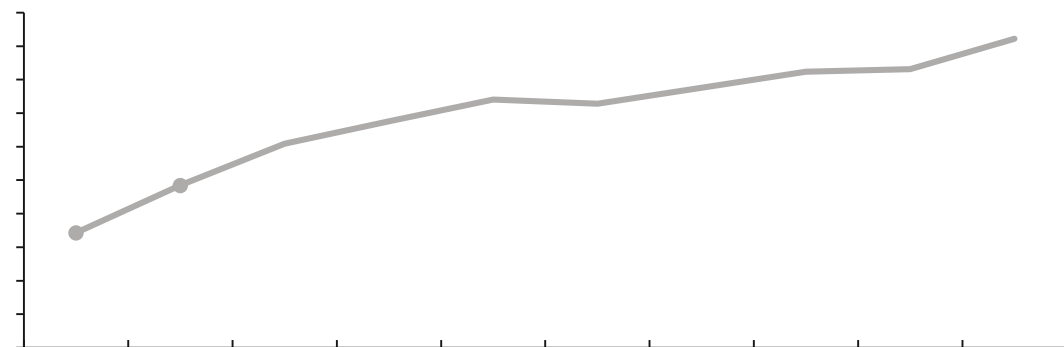

Legend: Blue, Orange, Red, Dark Red

[Redacted text block]

[Redacted text block]

[Redacted text block]

30

— — — —

30

— — — —

30

30

3

Legend for top-left chart: Grey circle, Blue circle, Orange circle, Yellow circle

Legend for bottom-left chart: Grey circle, Blue circle, Orange circle, Yellow circle

2023/3/31	1083.00	983.05	4341.40
2022/12/31	1116.20	1423.80	5428.10
	-2.97%	-30.96%	-20.02%
	-21.39%	-11.83%	-13.34%

3

— — — —

— — —

2

&

Blank header bar for the top-left chart.

5-9

Legend for the top-left chart: - - - (blue), - (orange), - (yellow), - (red)