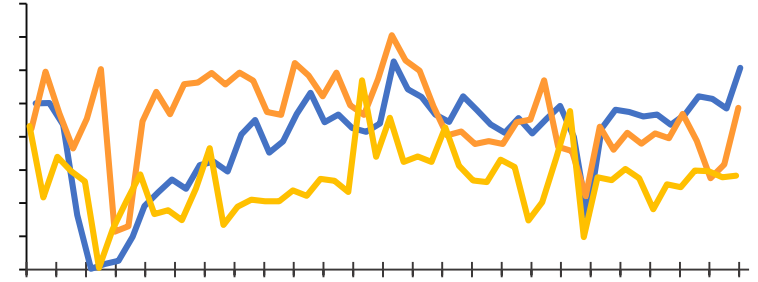

Legend: Blue, Orange, Red, Dark Red

[Redacted text block]

[Redacted text block]

[Redacted text block]

30

— — — —

30

— — — —

30

30

3

Legend for top-left chart: Grey circle, Blue circle, Orange circle, Yellow circle

Legend for bottom-left chart: Grey circle, Blue circle, Orange circle, Yellow circle

2023/3/31	1083.00	983.05	4341.40
2022/12/31	1116.20	1423.80	5428.10
	-2.97%	-30.96%	-20.02%
	-21.39%	-11.83%	-13.34%

3

— — — —

— — —

2

&

Blank header bar for the top-left chart.

5-9

Legend for the top-left chart: - - - (blue), - (orange), - (yellow), - (red)