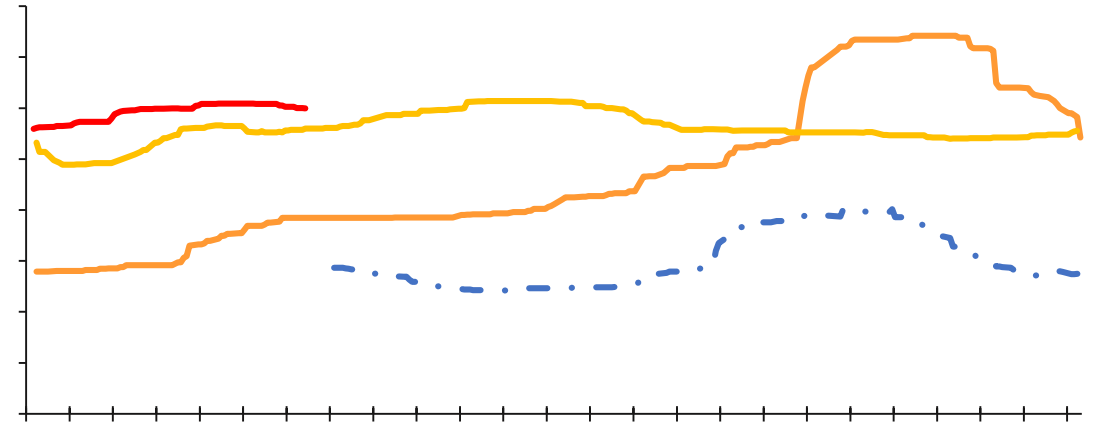

2209

Wind

✓

✓