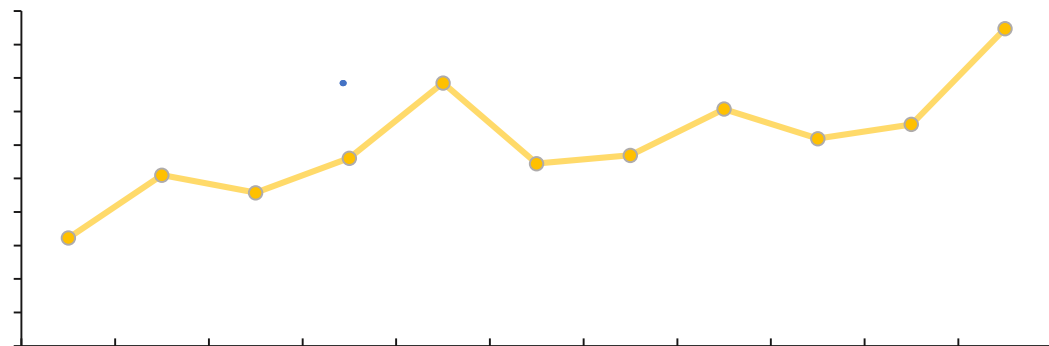

Legend: Blue, Orange, Red, Dark Red

[Redacted text block]

[Redacted text block]

[Redacted text block]

30

— — — —

30

— — — —

30

30

3

Legend for top-left chart: Grey circle, Blue circle, Orange circle, Yellow circle

Legend for bottom-left chart: Grey circle, Blue circle, Orange circle, Yellow circle

2023/3/31	1083.00	983.05	4341.40
2022/12/31	1116.20	1423.80	5428.10
	-2.97%	-30.96%	-20.02%
	-21.39%	-11.83%	-13.34%