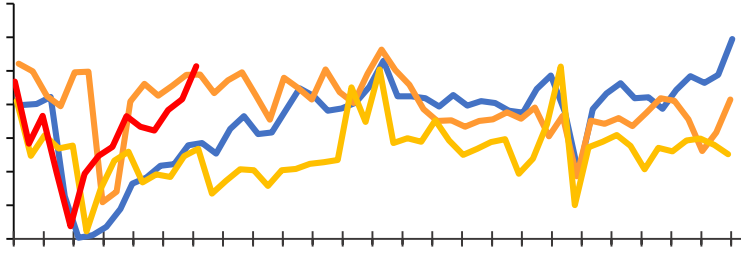

Legend: Blue, Orange, Red, Dark Red

[Redacted text block]

[Redacted text block]

[Redacted text block]

30

— — — —

30

— — — —

30

30

3

Legend for top-left chart: Grey circle, Blue circle, Orange circle, Yellow circle

Legend for bottom-left chart: Grey circle, Blue circle, Orange circle, Yellow circle

2023/3/31	1083.00	983.05	4341.40
2022/12/31	1116.20	1423.80	5428.10
	-2.97%	-30.96%	-20.02%
	-21.39%	-11.83%	-13.34%

3

— — — —

— — —

2

&

Blank header bar for the top-left chart.

5-9

Legend for the top-left chart: - - - (blue), - (orange), - (yellow), - (red)