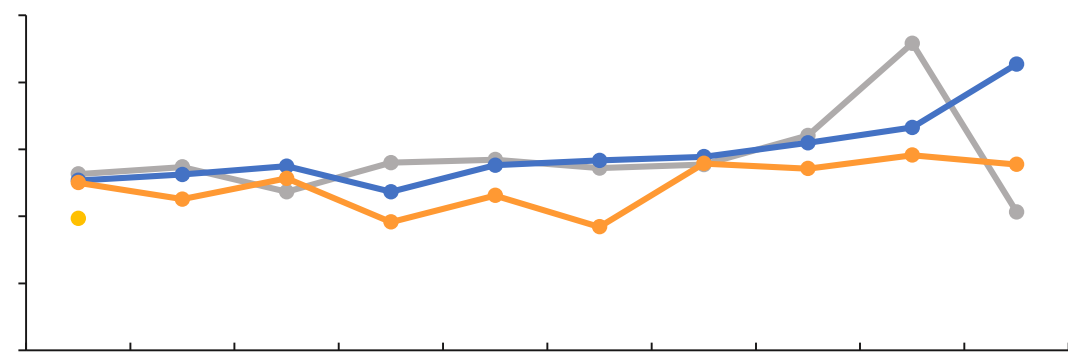

30

30

3

Legend for top-left chart: Grey circle, Blue circle, Orange circle, Yellow circle

Legend for bottom-left chart: Grey circle, Blue circle, Orange circle, Yellow circle

2023/3/31	1083.00	983.05	4341.40
2022/12/31	1116.20	1423.80	5428.10
	-2.97%	-30.96%	-20.02%
	-21.39%	-11.83%	-13.34%

3

— — — —

— — —

2

&

Blank header bar for the top-left chart.

5-9

Legend for the top-left chart: - - - (blue), - (orange), - (yellow), - (red)

Legend for the top-right chart: - (blue), - (orange), - (yellow), - (red)

Blank header bar for the bottom-left chart.

9-11

Legend for the bottom-left chart: - (blue), - (orange), - (yellow), - (red)

Legend for the bottom-right chart: - (blue), - (orange), - (yellow), - (red)