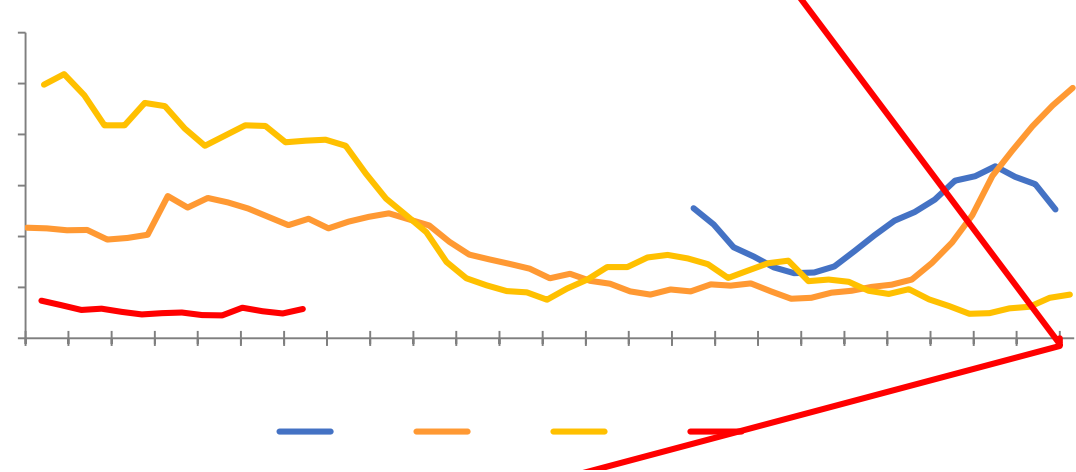

[Redacted Title]

[Redacted Title]