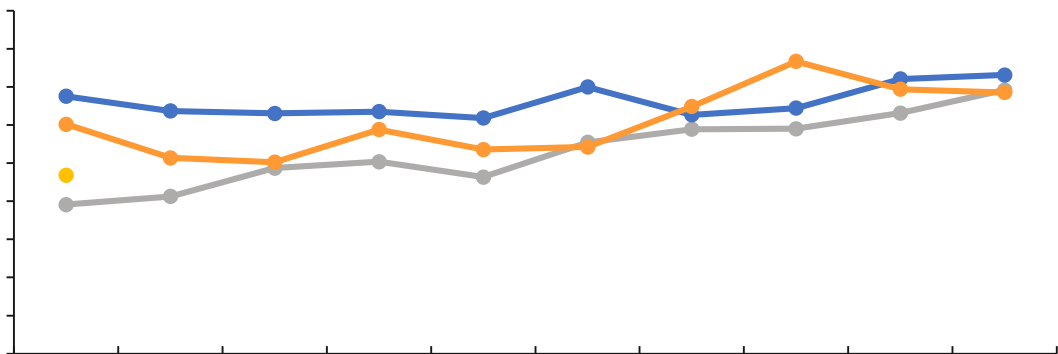

Legend: Blue, Orange, Red, Dark Red

[Redacted text block]

[Redacted text block]

[Redacted text block]

30

— — — —

30

— — — —

30

30

3

Legend for top-left chart: Grey circle, Blue circle, Orange circle, Yellow circle

Legend for bottom-left chart: Grey circle, Blue circle, Orange circle, Yellow circle

2023/3/31	1083.00	983.05	4341.40
2022/12/31	1116.20	1423.80	5428.10
	-2.97%	-30.96%	-20.02%
	-21.39%	-11.83%	-13.34%

3

— — — —

— — —

2

&

Blank header bar for the top-left chart.

5-9

Legend for the top-left chart: - - - (blue), - (orange), - (yellow), - (red)