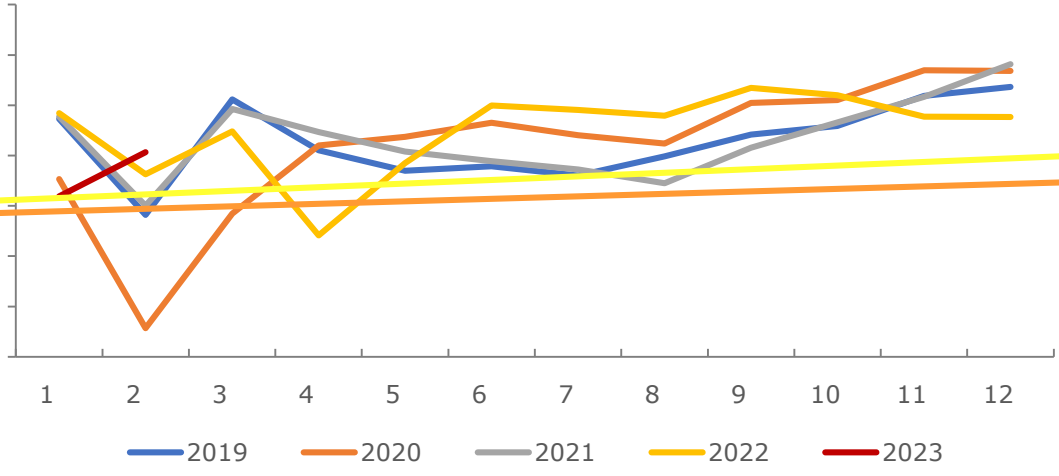

30

30

3

Legend for top-left chart: Grey circle, Blue circle, Orange circle, Yellow circle

Legend for bottom-left chart: Grey circle, Blue circle, Orange circle, Yellow circle

2023/3/31	1083.00	983.05	4341.40
2022/12/31	1116.20	1423.80	5428.10
	-2.97%	-30.96%	-20.02%
	-21.39%	-11.83%	-13.34%

3

— — — —

— — —

2

&

Blank header bar for the top-left chart.

5-9

Legend for the top-left chart: - - - (blue), - (orange), - (yellow), - (red)

Legend for the top-right chart: - (blue), - (orange), - (yellow), - (red)

Blank header bar for the bottom-left chart.

9-11

Legend for the bottom-left chart: - (blue), - (orange), - (yellow), - (red)

Legend for the bottom-right chart: - (blue), - (orange), - (yellow), - (red)

Wind

-

-

						/
1	2022/9/11					1212
2	2021/5/21					606
3	2023/1/6	2023/1/9		3		582
4	2023/1/14	2023/1/16		2		3000
5	2023/1/16	2023/1/21		5		2000
6						
7						
8						
9						-
10						

[Redacted Title]