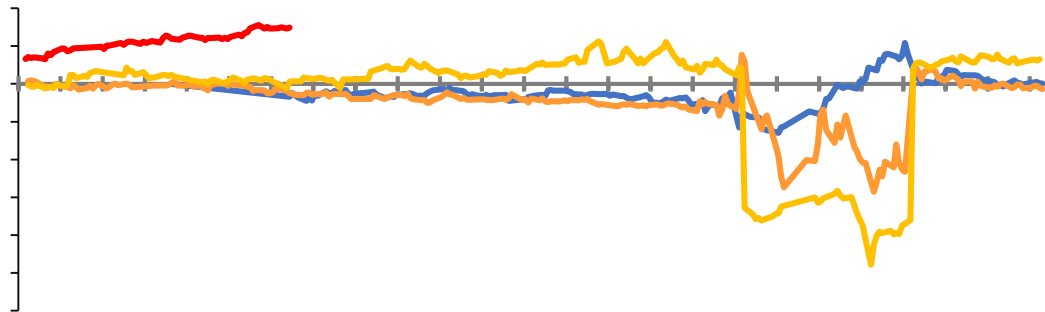

30

30

3

Legend for top-left chart: Grey circle, Blue circle, Orange circle, Yellow circle

Legend for bottom-left chart: Grey circle, Blue circle, Orange circle, Yellow circle

2023/3/31	1083.00	983.05	4341.40
2022/12/31	1116.20	1423.80	5428.10
	-2.97%	-30.96%	-20.02%
	-21.39%	-11.83%	-13.34%

3

— — — —

— — —

2

&

Blank header bar for the top-left chart.

5-9

Legend for the top-left chart: - - - (blue), - (orange), - (yellow), - (red)

Legend for the top-right chart: - (blue), - (orange), - (yellow), - (red)

Blank header bar for the bottom-left chart.

9-11

Legend for the bottom-left chart: - (blue), - (orange), - (yellow), - (red)

Legend for the bottom-right chart: - (blue), - (orange), - (yellow), - (red)

Wind

-

-

						/
1	2022/9/11					1212
2	2021/5/21					606
3	2023/1/6	2023/1/9		3		582
4	2023/1/14	2023/1/16		2		3000
5	2023/1/16	2023/1/21		5		2000
6						
7						
8						
9						-
10						

[Redacted Title]