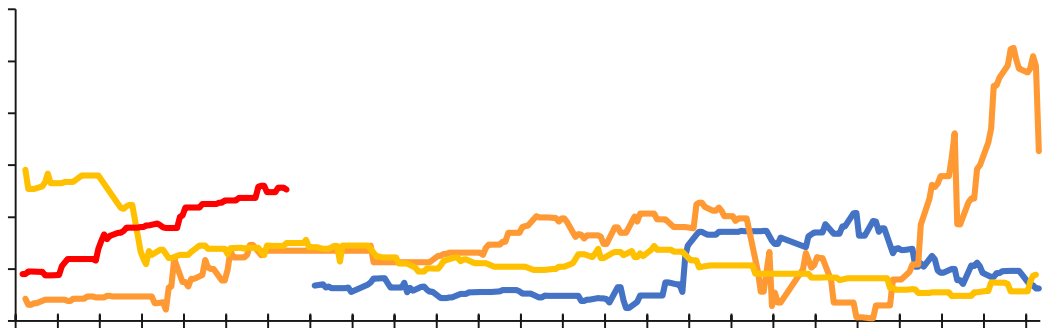

30

30

3

Legend for top-left chart: Grey circle, Blue circle, Orange circle, Yellow circle

Legend for bottom-left chart: Grey circle, Blue circle, Orange circle, Yellow circle

2023/3/31	1083.00	983.05	4341.40
2022/12/31	1116.20	1423.80	5428.10
	-2.97%	-30.96%	-20.02%
	-21.39%	-11.83%	-13.34%

3

— — — —

— — —

2

&

Blank header bar for the top-left chart.

5-9

Legend for the top-left chart: - - - (blue), - (orange), - (yellow), - (red)

Legend for the top-right chart: - (blue), - (orange), - (yellow), - (red)

Blank header bar for the bottom-left chart.

9-11

Legend for the bottom-left chart: - (blue), - (orange), - (yellow), - (red)

Legend for the bottom-right chart: - (blue), - (orange), - (yellow), - (red)

Wind

-

-

						/
1	2022/9/11					1212
2	2021/5/21					606
3	2023/1/6	2023/1/9		3		582
4	2023/1/14	2023/1/16		2		3000
5	2023/1/16	2023/1/21		5		2000
6						
7						
8						
9						-
10						

[Redacted Title]