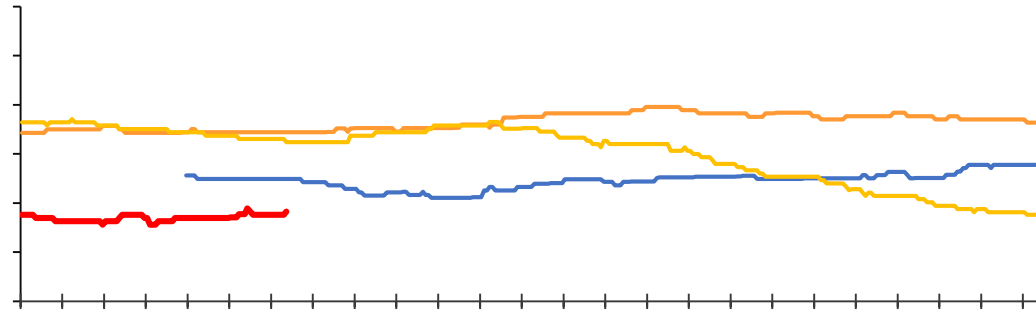

&

1-2

— — — —