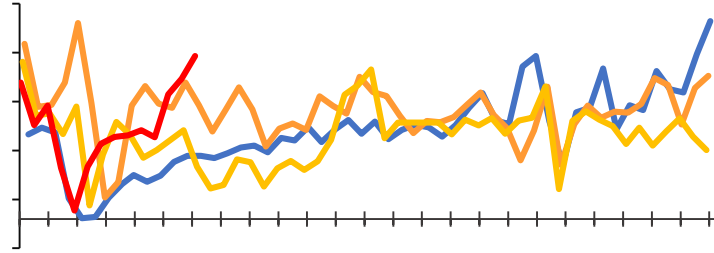

Legend: Blue, Orange, Red, Dark Red

[Redacted text block]

[Redacted text block]

[Redacted text block]

30

— — — —

30

— — — —

30

30

3

Legend for top-left chart: Grey circle, Blue circle, Orange circle, Yellow circle

Legend for bottom-left chart: Grey circle, Blue circle, Orange circle, Yellow circle

2023/3/31	1083.00	983.05	4341.40
2022/12/31	1116.20	1423.80	5428.10
	-2.97%	-30.96%	-20.02%
	-21.39%	-11.83%	-13.34%

3

— — — —

— — —

2

&

Blank header bar for the top-left chart.

5-9

Legend for the top-left chart: - - - (blue), - (orange), - (yellow), - (red)