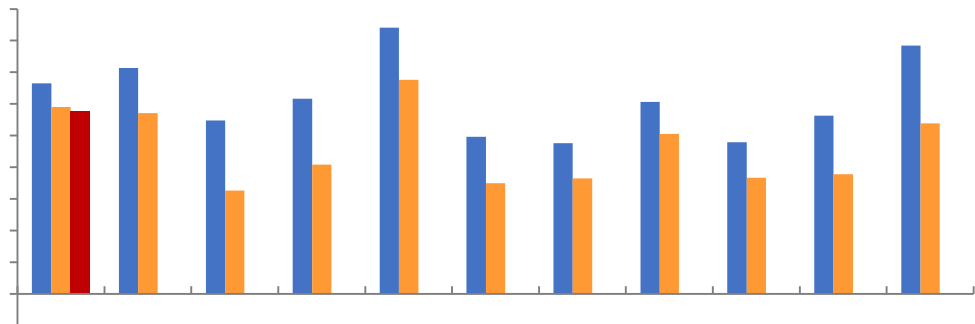

1-2

— — — —

— — — —

— — —

— — — —

— — — —

2

[Redacted text block]

Legend: Blue, Orange, Red, Dark Red

[Redacted text block]

[Redacted text block]

[Redacted text block]

30

— — — —

30

— — — —

30

30

3

Legend for top-left chart: Grey circle, Blue circle, Orange circle, Yellow circle

Legend for bottom-left chart: Grey circle, Blue circle, Orange circle, Yellow circle

2023/3/31	1083.00	983.05	4341.40
2022/12/31	1116.20	1423.80	5428.10
	-2.97%	-30.96%	-20.02%
	-21.39%	-11.83%	-13.34%