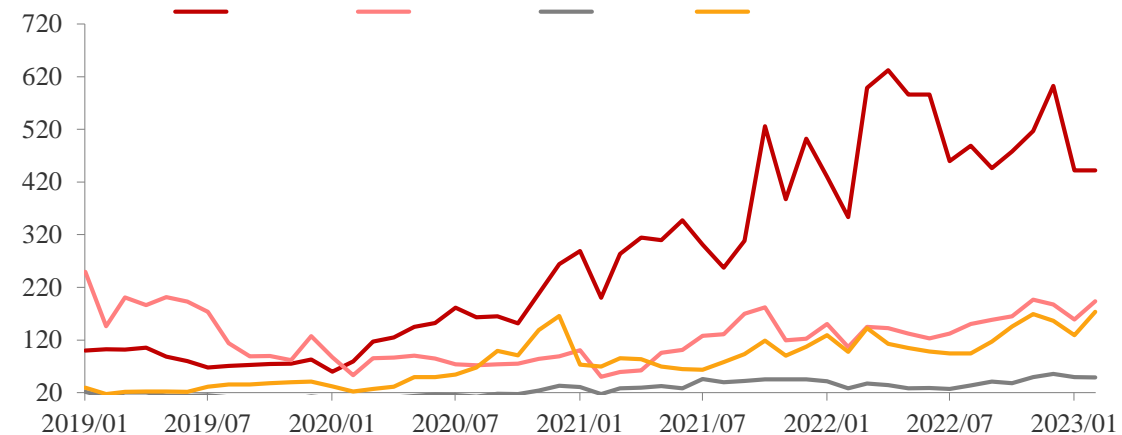

DCE 2305

✓

✓

[Blue bar]

[Blue bar]

[Blue bar]

[Dashed orange box containing two checkmarks]

- ✓
- ✓
- ✓

Line chart header area

Bar chart header area

Top4 chart header area

✓

✓

- ✓
- ✓
- ✓

- ✓
- ✓

817