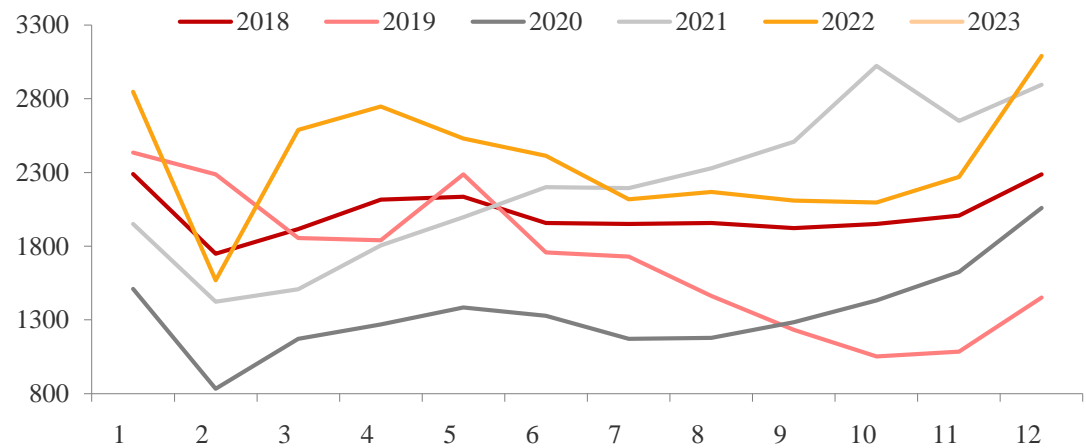

DCE 2305

✓

✓

[Blue bar]

[Blue bar]

[Blue bar]

[Dashed orange box containing two checkmarks]

- ✓
- ✓
- ✓

Line chart header area

Bar chart header area

Top4 chart header area

✓

✓

- ✓
- ✓
- ✓

- ✓
- ✓

817