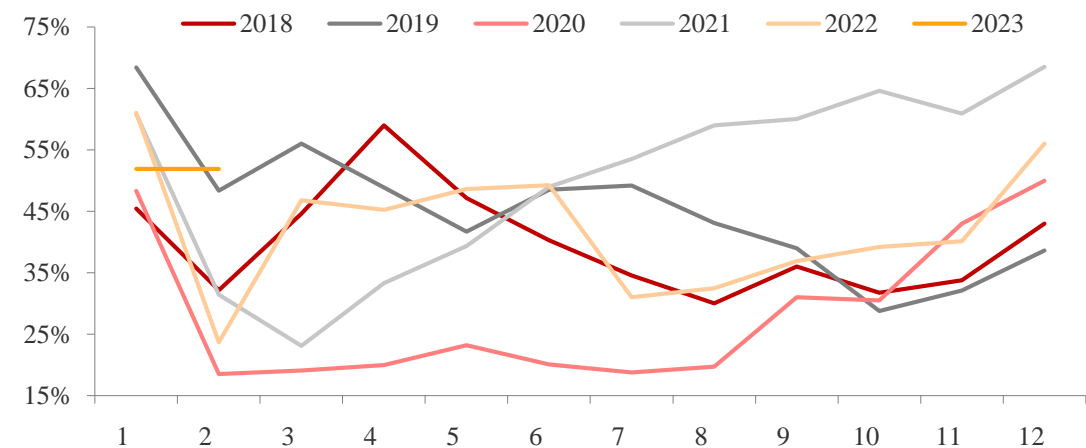

DCE 2305

✓

✓

[Blue bar]

[Blue bar]

[Blue bar]

[Dashed orange box containing two checkmarks]

- ✓
- ✓
- ✓

Line chart header area

Bar chart header area

Top4 chart header area

✓

✓

- ✓
- ✓
- ✓

- ✓
- ✓

817