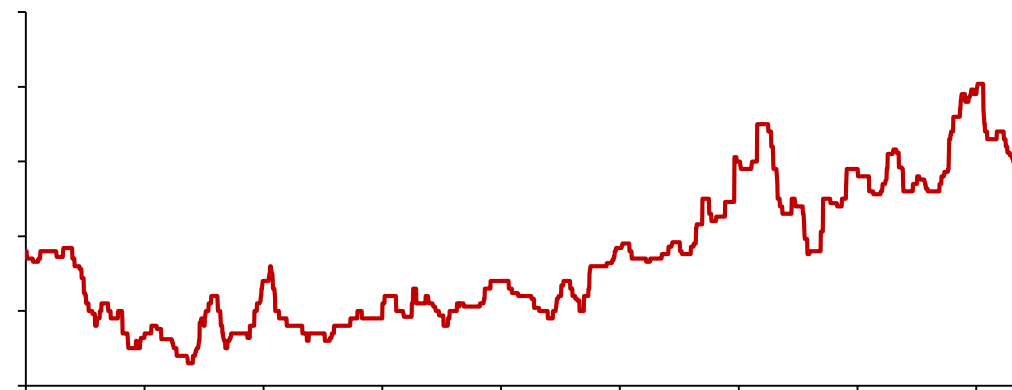

✓

✓

✓

**CFTC**

**CBOT**

	2014/15	2015/16	2016/17	2017/18	2018/19	2019/20	2020/21	2021/22	2022/23
	100.9	178.4	260.7	250.0	195.0	146.9	94.4	101.1	106.3
	249.8	265.0	216.0	196.0	201.0	196.0	191.0	216.0	216.0
	133.0	137.0	169.5	185.0	174.9	182.0	205.0	200.0	205.0
T	63.0	64.0	74.0	83.0	86.0	85.0	88.0	85.0	85.0
	196.0	201.0	243.5	268.0	260.9	267.0	293.0	285.0	290.0
	53.8	64.0	-27.5	-72.0	-59.9	-71.0	-102.0	-69.0	-74.0
	5.3	3.2	2.5	3.5	4.5	7.6	29.6	21.9	15.0
	8.6	5.9	8.1	8.1	5.2	6.0	12.1	8.3	11.0
	9.1	8.3	5.2	4.4	0.7	3.7	8.7	11.0	5.0
	5.0	5.0	5.0	5.0	5.0	5.0	43.0	15.0	20.0
							25.0	28.0	18.0
	23.7	18.3	16.7	17.0	11.8	18.5	108.7	74.3	61.1
	178.4	260.7	250.0	195.0	146.9	94.4	101.1	106.3	93.4
	162.1	251.5	214.0	114.0	92.0	15.0	23.0	33.0	28.0
	16.3	9.2	36.0	81.0	54.9	79.4	78.1	73.3	65.4

Line chart header for the top-left chart.

Line chart header for the top-right chart.

Line chart header for the bottom-left chart.

- ✓
- ✓
- ✓

- ✓
- ✓
- ✓

[Redacted text]

[Redacted text]

- ✓
- ✓