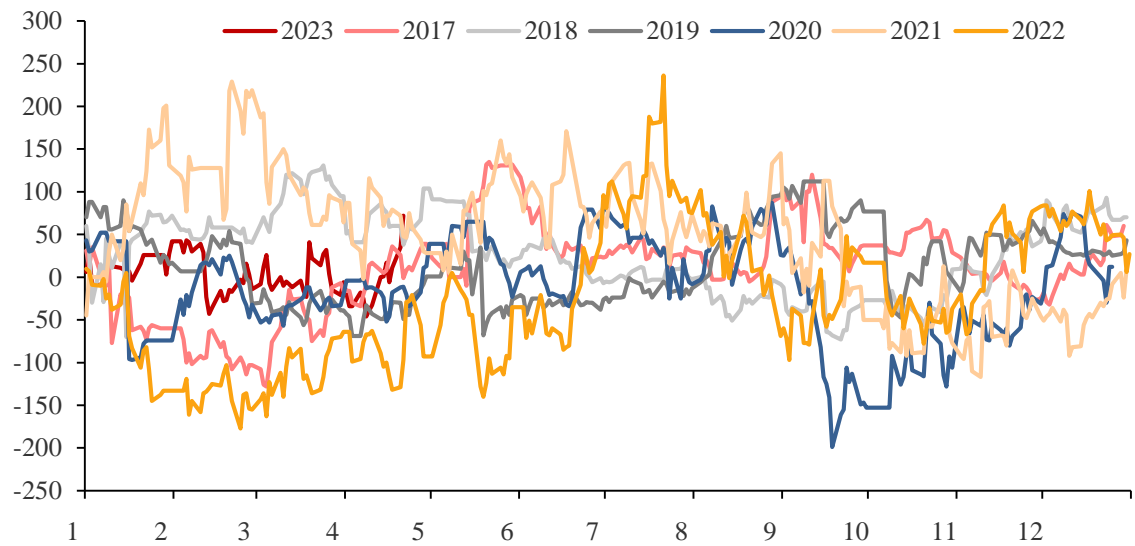

✓

✓

✓

**CFTC**

**CBOT**

	2014/15	2015/16	2016/17	2017/18	2018/19	2019/20	2020/21	2021/22	2022/23
	100.9	178.4	260.7	250.0	195.0	146.9	94.4	101.1	106.3
	249.8	265.0	216.0	196.0	201.0	196.0	191.0	216.0	216.0
	133.0	137.0	169.5	185.0	174.9	182.0	205.0	200.0	205.0
T	63.0	64.0	74.0	83.0	86.0	85.0	88.0	85.0	85.0
	196.0	201.0	243.5	268.0	260.9	267.0	293.0	285.0	290.0
	53.8	64.0	-27.5	-72.0	-59.9	-71.0	-102.0	-69.0	-74.0
	5.3	3.2	2.5	3.5	4.5	7.6	29.6	21.9	15.0
	8.6	5.9	8.1	8.1	5.2	6.0	12.1	8.3	11.0
	9.1	8.3	5.2	4.4	0.7	3.7	8.7	11.0	5.0
	5.0	5.0	5.0	5.0	5.0	5.0	43.0	15.0	20.0
							25.0	28.0	18.0
	23.7	18.3	16.7	17.0	11.8	18.5	108.7	74.3	61.1
	178.4	260.7	250.0	195.0	146.9	94.4	101.1	106.3	93.4
	162.1	251.5	214.0	114.0	92.0	15.0	23.0	33.0	28.0
	16.3	9.2	36.0	81.0	54.9	79.4	78.1	73.3	65.4

Line chart header for the top-left chart.

Line chart header for the top-right chart.

Line chart header for the bottom-left chart.

- ✓
- ✓
- ✓

- ✓
- ✓
- ✓

[Redacted text]

[Redacted text]

- ✓
- ✓