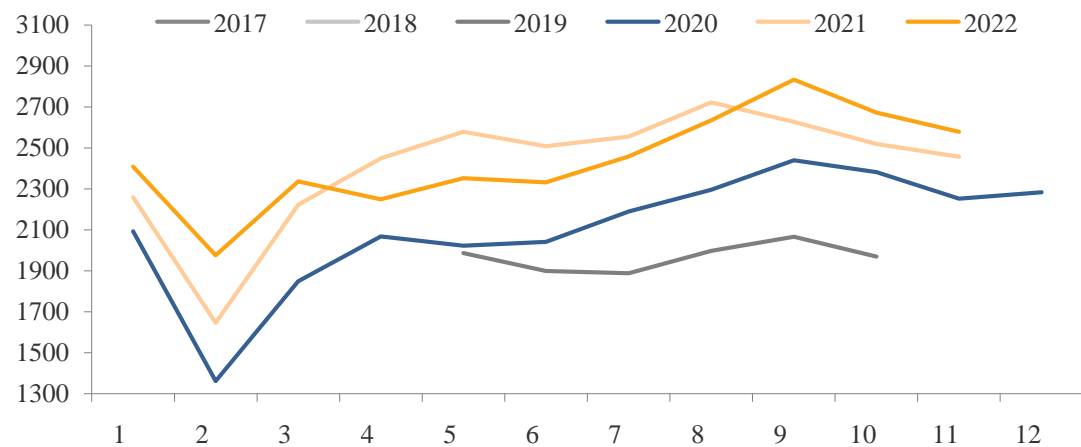

Blank blue header bar

✓

✓

- ✓
- ✓
- ✓

✓
✓

- ✓
- ✓

817

817

Wind

✓
✓

Blank blue header bar for the first chart.

Blank blue header bar for the second chart.

Blank blue header bar for the third chart.

- ✓
- ✓
- ✓
- ✓

1

5