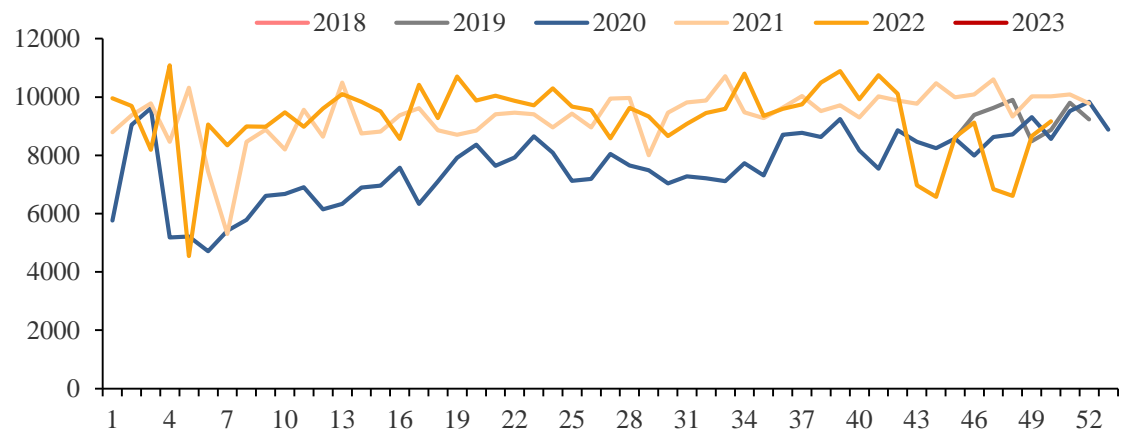

Blank blue header bar

✓

✓

- ✓
- ✓
- ✓

✓
✓

- ✓
- ✓

817

817

Wind

✓
✓

Blank blue header bar for the first chart.

Blank blue header bar for the second chart.

Blank blue header bar for the third chart.

- ✓
- ✓
- ✓
- ✓

1

5