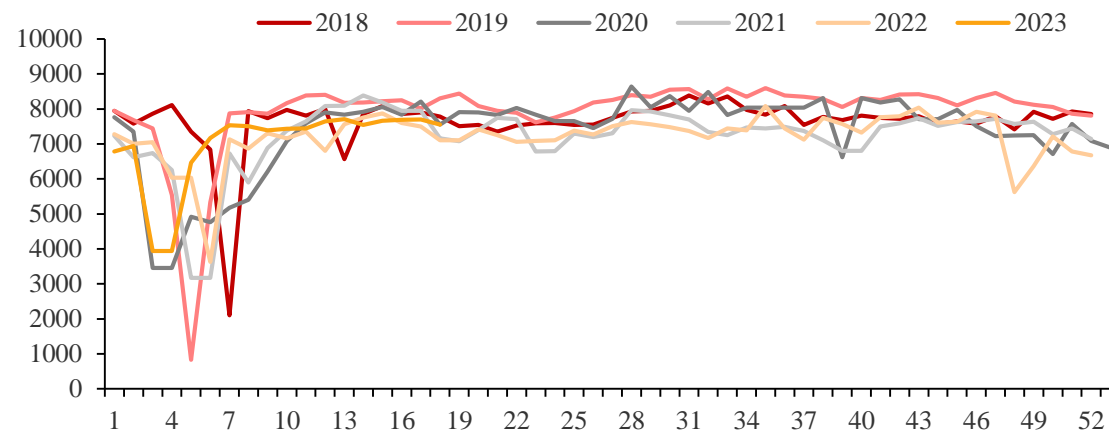

Blank blue header bar

✓

✓

- ✓
- ✓
- ✓

✓
✓

- ✓
- ✓

817

817

Wind

✓
✓

Blank blue header bar for the first chart.

Blank blue header bar for the second chart.

Blank blue header bar for the third chart.

- ✓
- ✓
- ✓
- ✓

1

5