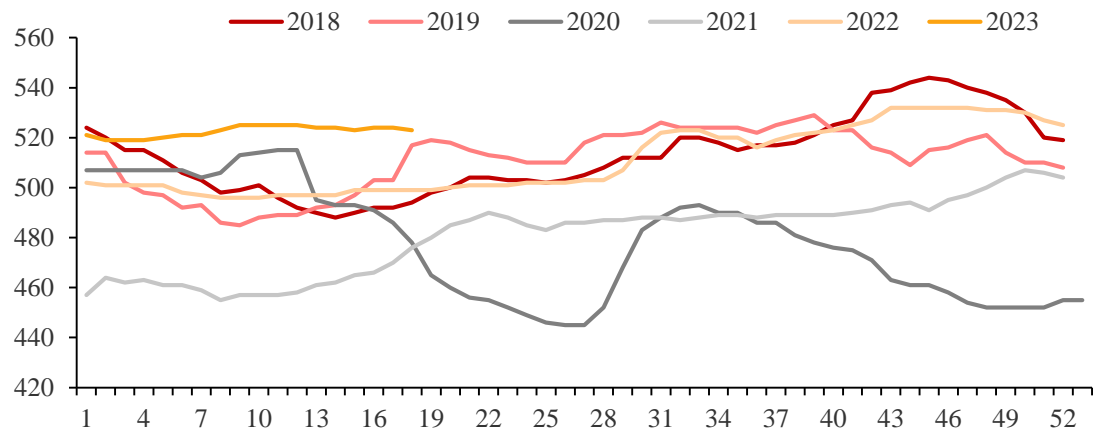

Blank blue header bar

✓

✓

- ✓
- ✓
- ✓

✓
✓

- ✓
- ✓

817

817

Wind

✓
✓

Blank blue header bar for the first chart.

Blank blue header bar for the second chart.

Blank blue header bar for the third chart.

- ✓
- ✓
- ✓
- ✓

1

5