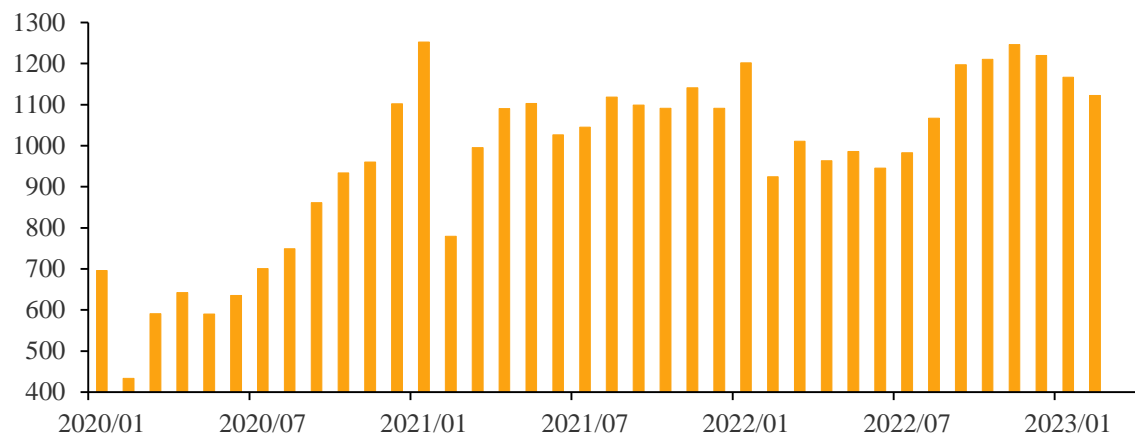

Blank blue header bar

✓

✓

- ✓
- ✓
- ✓

✓
✓

- ✓
- ✓

817

817

Wind

✓
✓

Blank blue header bar for the first chart.

Blank blue header bar for the second chart.

Blank blue header bar for the third chart.

- ✓
- ✓
- ✓
- ✓

1

5