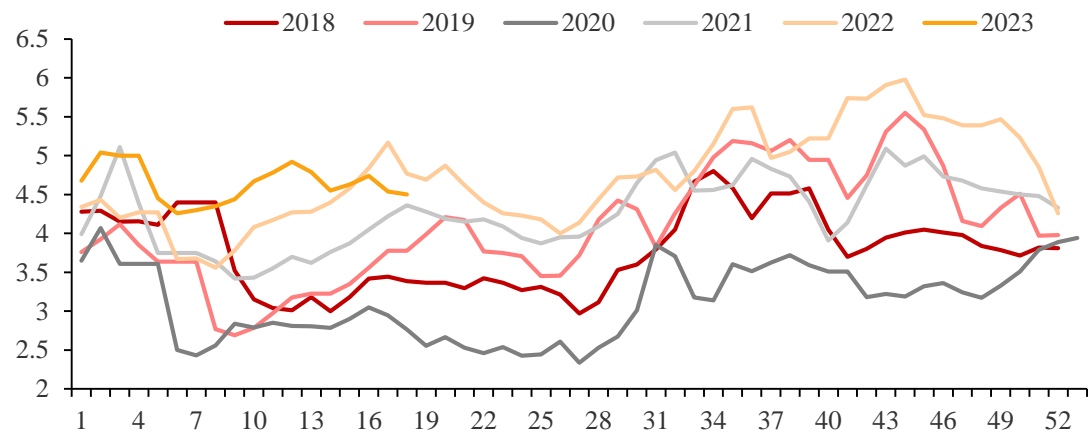

Blank blue header bar

✓

✓

- ✓
- ✓
- ✓

✓
✓

- ✓
- ✓

817

817

Wind

✓
✓

Blank blue header bar for the first chart.

Blank blue header bar for the second chart.

Blank blue header bar for the third chart.

- ✓
- ✓
- ✓
- ✓

1

5