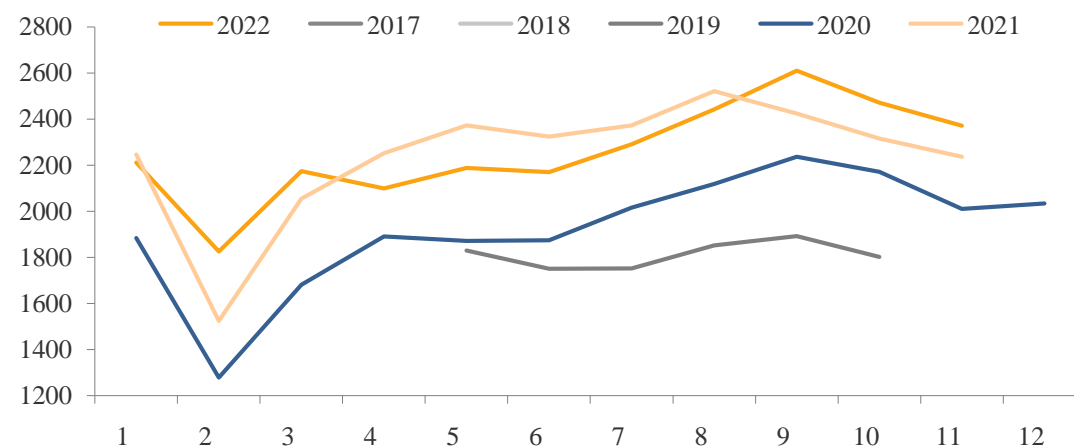

Blank blue header bar

✓

✓

- ✓
- ✓
- ✓

✓
✓

- ✓
- ✓

817

817

Wind

✓
✓

Blank blue header bar for the first chart.

Blank blue header bar for the second chart.

Blank blue header bar for the third chart.

- ✓
- ✓
- ✓
- ✓

1

5