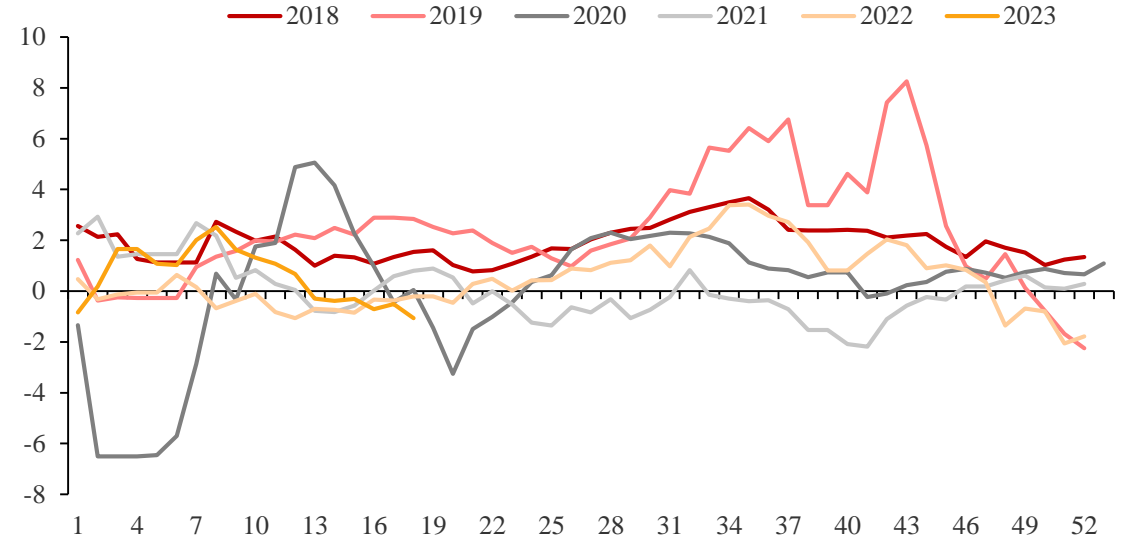

Blank blue header bar

✓

✓

- ✓
- ✓
- ✓

✓
✓

- ✓
- ✓

817

817

Wind

✓
✓

Blank blue header bar for the first chart.

Blank blue header bar for the second chart.

Blank blue header bar for the third chart.

- ✓
- ✓
- ✓
- ✓

1

5