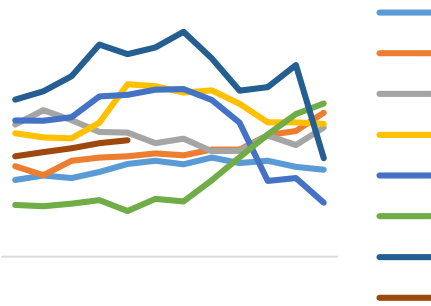

Wind

Wind

Wind

Wind

Wind

Wind

9-1

Wind

Wind

6		49.0%	0.2
		PMI	53.2% 52.3%
1.3	0.6		
	USDA	2023/24	
			1108.7
19.4%	1097.8		19.2%
10.9	40.1%		
	USDA	6.16-6.22	2022/23
28486	33226		4740
194%	44%		51075
5%	17%		816
74%	3402		266%
35993	23		
17554	18552		998
130%	12769	5%	
	3583		
	2023	6 22	2022/23
319.8			112.99%
	76.45%		244.5
76.12%		7.3	312.5
		6.6	237.9
		87.5	90.90%
	2022/23		
27.35	60.0		24.54
	68.60		