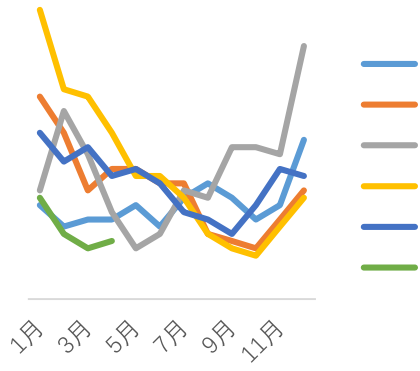

020-22836109

9	6	6	7.48%	2021
	1.6	1.6-1.65	1.7 /	
	9-1			
	1-2			
		5		
		8 9		
	30		30	
		1.6		

F3032560
 Z0014338
 xie.ziqi@gzf2010.com.cn

2023.6.25
 2023.6.16
 2023.6.09

6		6	1.7	7.48%	2021	9
		1.6-1.65	/			1.6
1						9-
6		5				
		68				92
7			1-2			7
						7
						30
	30					
						9
		1.6				
			7			
			1.62-1.73	/		

Wind

Wind

Wind

Wind

Wind

Wind

9-1

Wind

Wind

6		49.0%	0.2
		PMI	53.2% 52.3%
1.3	0.6		
	USDA	2023/24	
			1108.7
19.4%	1097.8		19.2%
10.9	40.1%		
	USDA	6.16-6.22	2022/23
28486	33226		4740
194%	44%		51075
5%	17%		816
74%	3402		266%
35993	23		
17554	18552		998
130%	12769	5%	
	3583		
	2023	6 22	2022/23
319.8			112.99%
	76.45%		244.5
76.12%		7.3	312.5
		6.6	237.9
		87.5	90.90%
	2022/23		
27.35	60.0		24.54
	68.60		