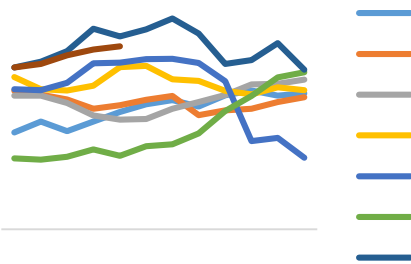

Wind

Wind

Wind

Wind

Wind

Wind

9-1

Wind

Wind

6		49.0%	0.2
		PMI	53.2% 52.3%
1.3	0.6		
	USDA	2023/24	
			1108.7
19.4%	1097.8		19.2%
10.9	40.1%		
	USDA	6.16-6.22	2022/23
28486	33226		4740
194%	44%		51075
5%	17%		816
74%	3402		266%
35993	23		
17554	18552		998
130%	12769	5%	
	3583		
	2023	6 22	2022/23
319.8			112.99%
	76.45%		244.5
76.12%		7.3	312.5
		6.6	237.9
		87.5	90.90%
	2022/23		
27.35	60.0		24.54
	68.60		