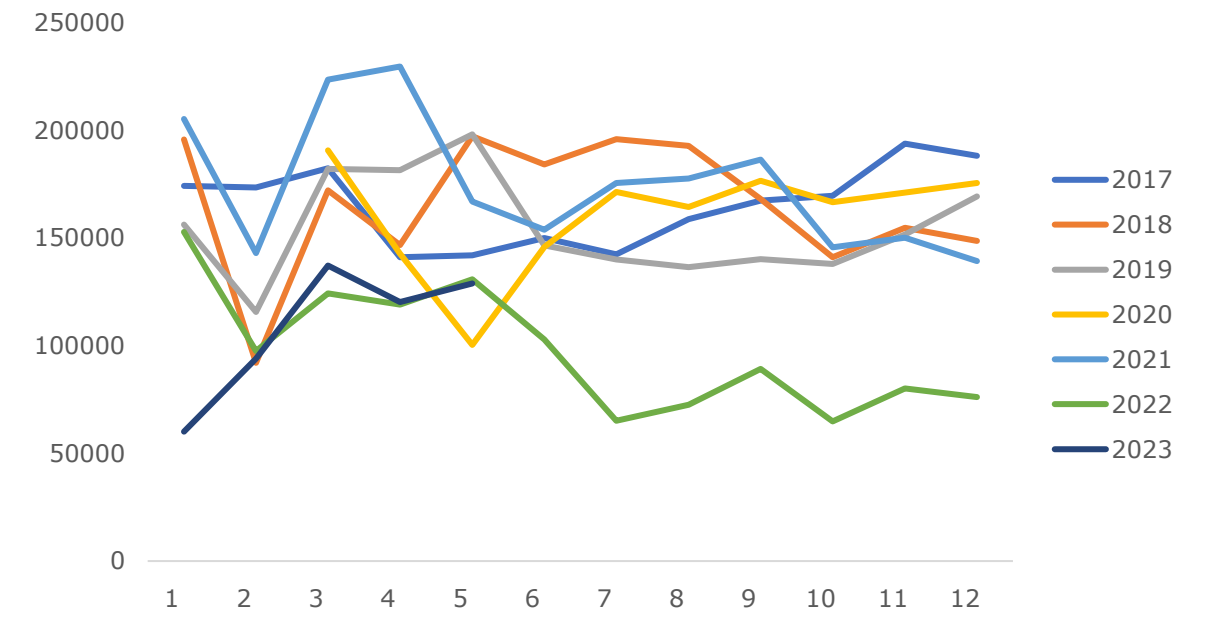

09

ICE 12

+

Wind

Wind

- 
-

- 
- 
- 

: :

: :

Wind

Placeholder area with a dashed orange border and two small square icons on the left side.

Wind

- 
- 
-