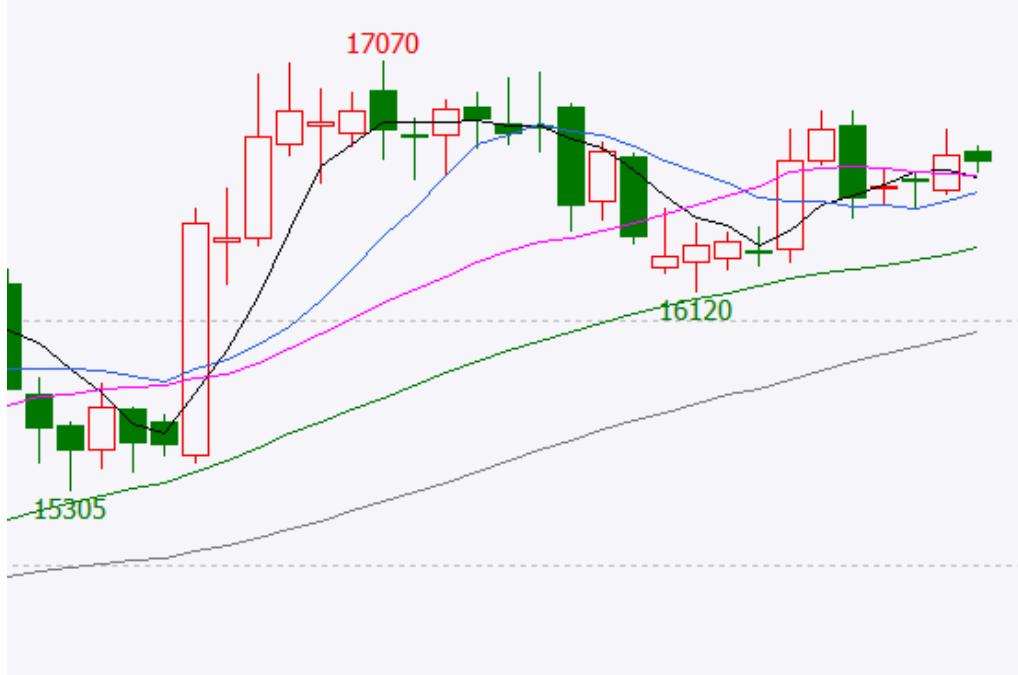

09

ICE 12

+

Wind

Wind

- 
-

- 
- 
- 

: :

: :

Wind

Placeholder area with a dashed orange border and two small square icons on the left side.

Wind

- 
- 
-