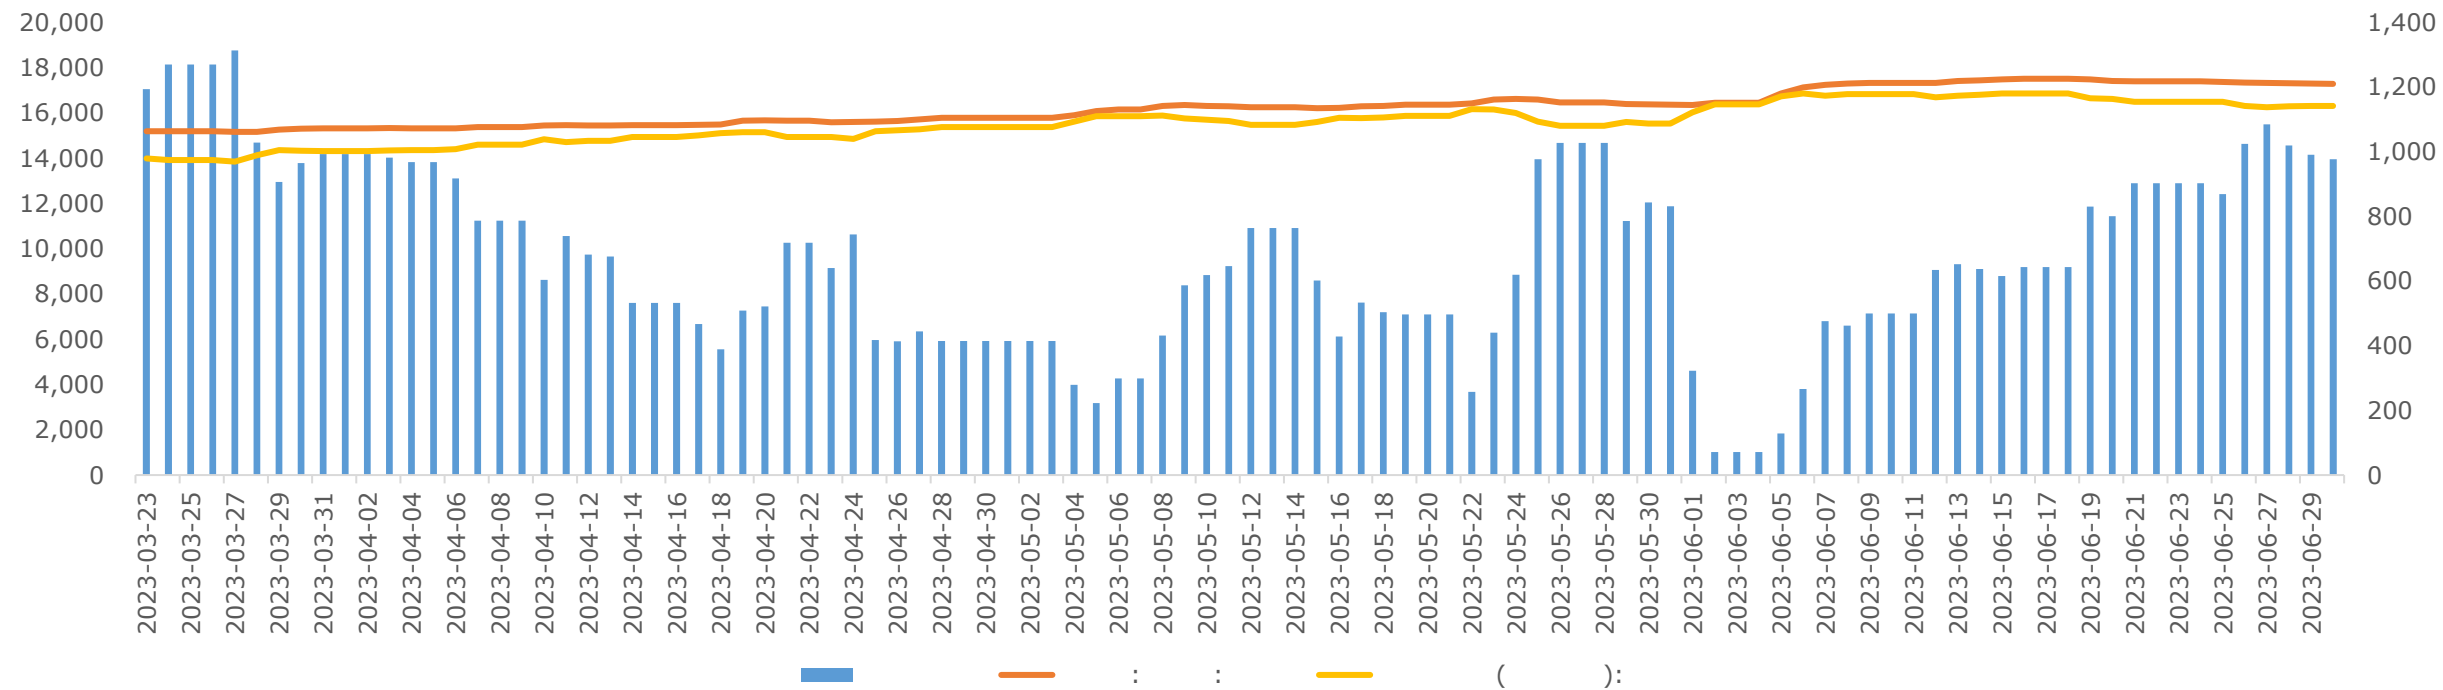

: :

Wind

Placeholder area with a dashed orange border and two small square icons on the left side.

Wind

- 
- 
-