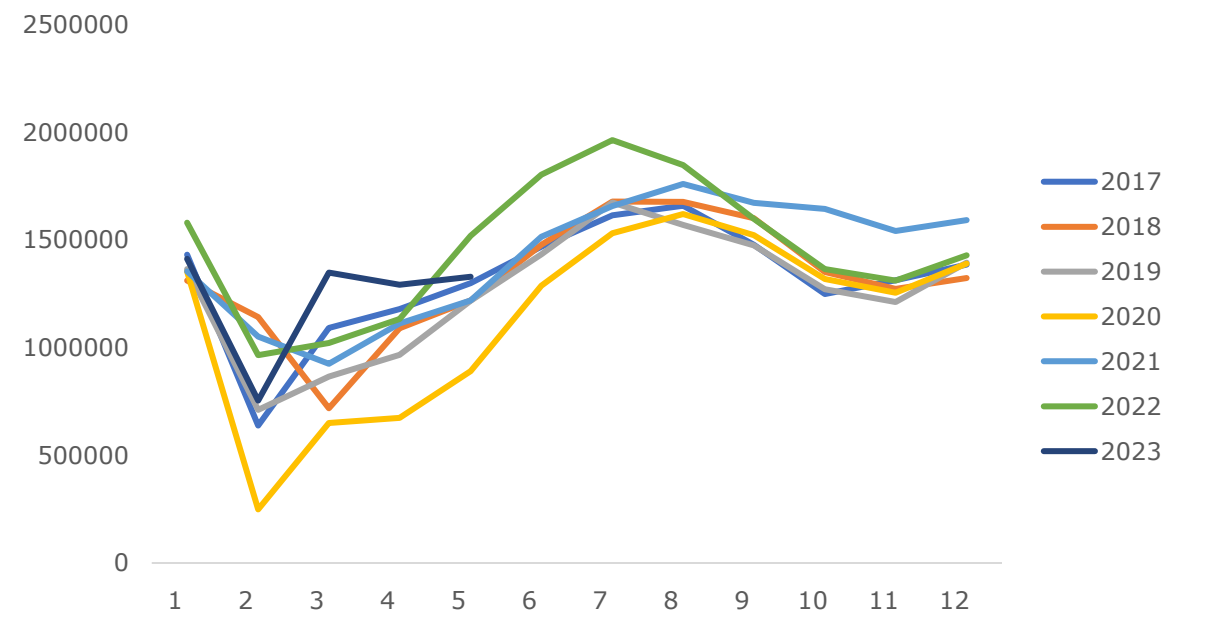

09

ICE 12

+

Wind

Wind

- 
-

- 
- 
- 

: :

: :

Wind

Placeholder area with a dashed orange border and two small square icons on the left side.

Wind

- 
- 
-