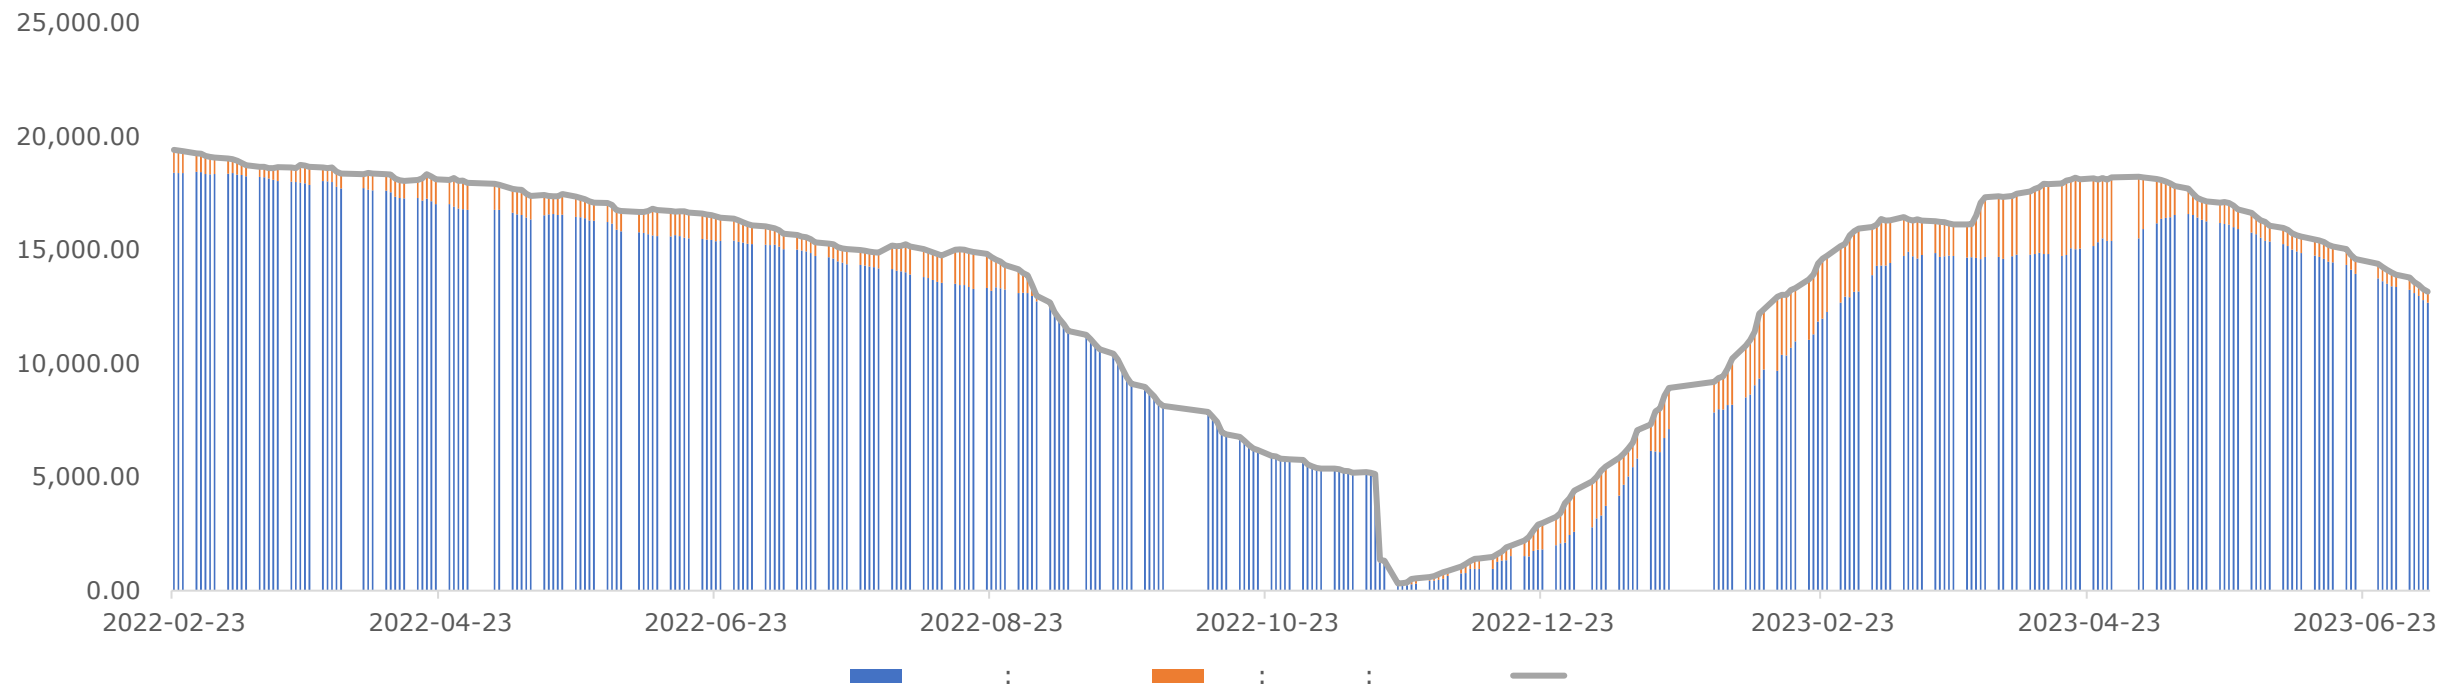

09

ICE 12

+

Wind

Wind

- 
-

- 
- 
- 

: :

: :

Wind

Placeholder area with a dashed orange border and two small square icons on the left side.

Wind

- 
- 
-