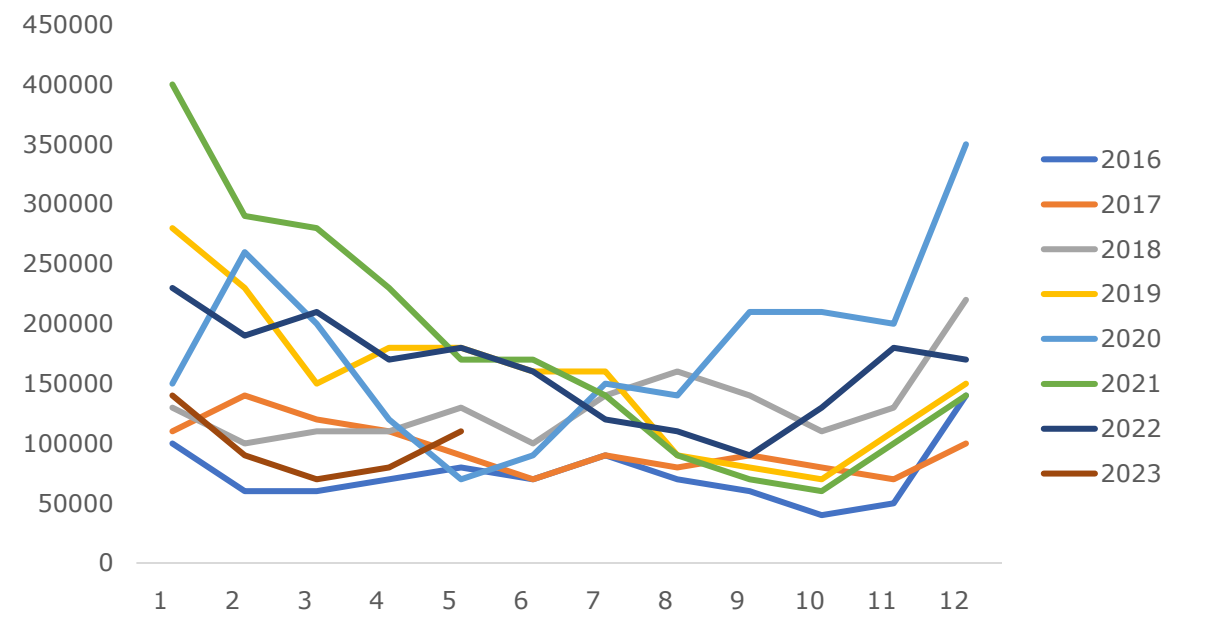

09

ICE 12

+

Wind

Wind

- 
-

- 
- 
- 

: :

: :

Wind

Placeholder area with a dashed orange border and two small square icons on the left side.

Wind

- 
- 
-