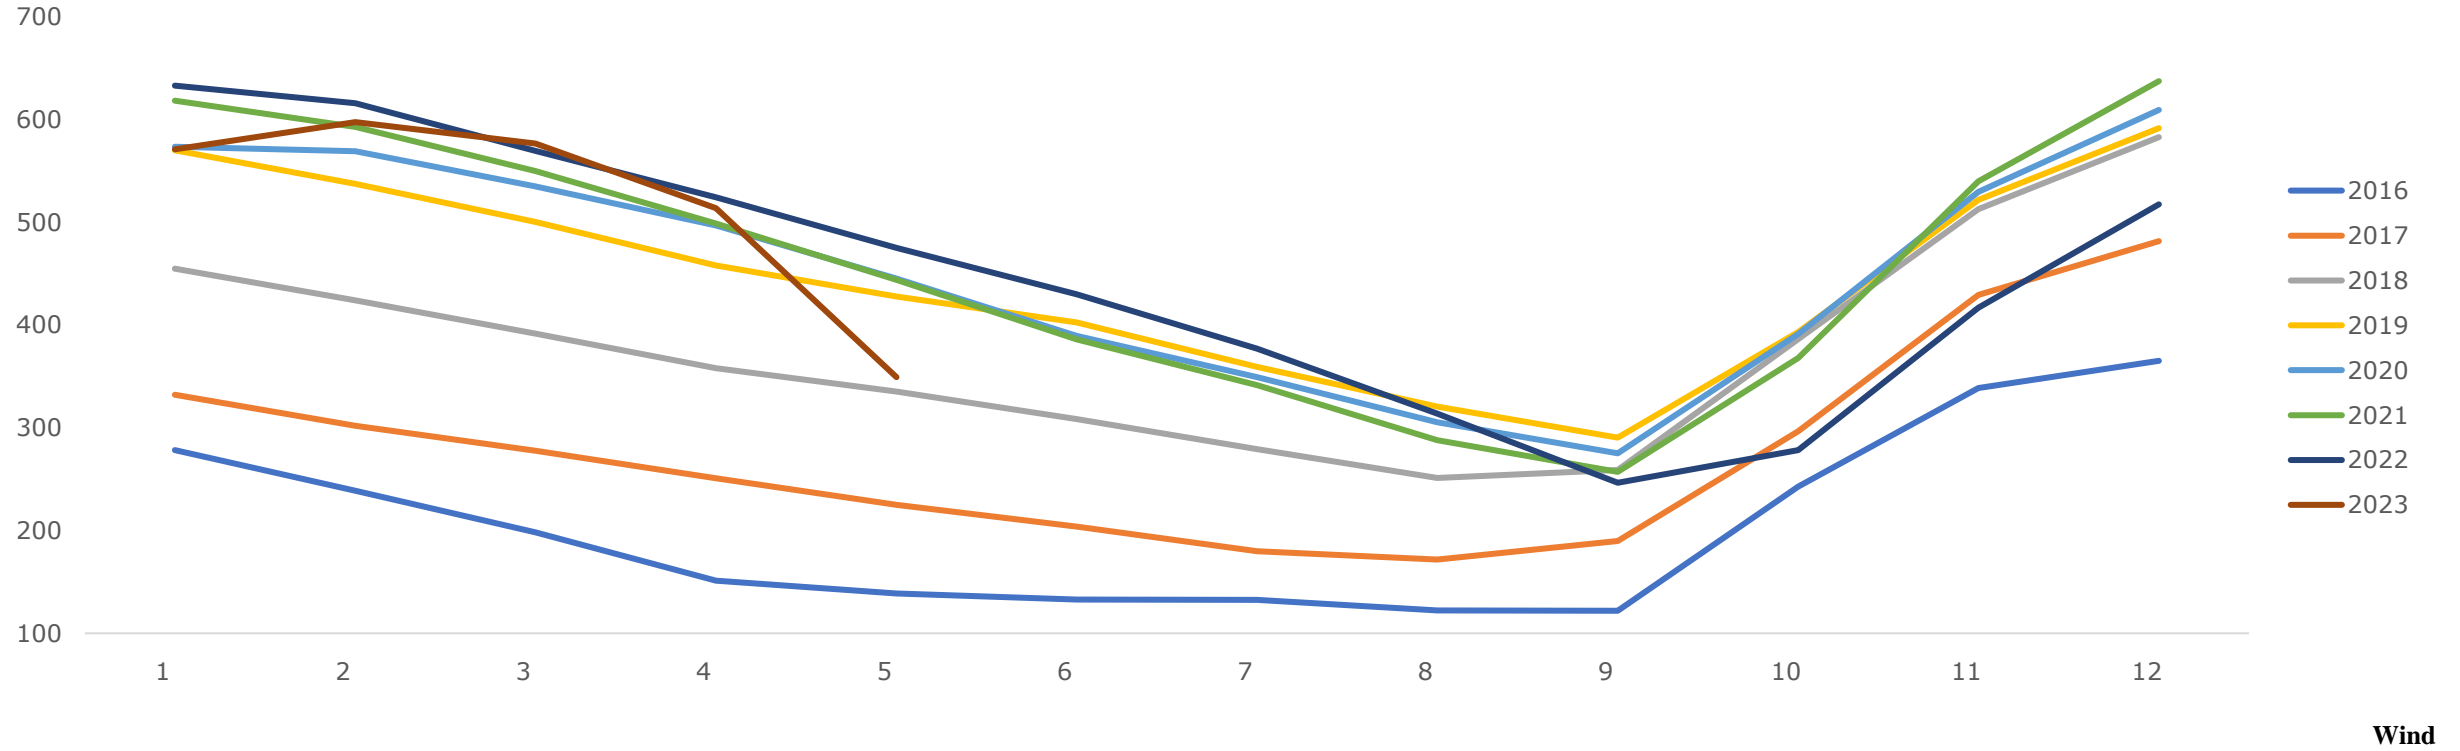

: :

Wind

Placeholder area with a dashed orange border and two small square icons on the left side.

Wind

- 
- 
-