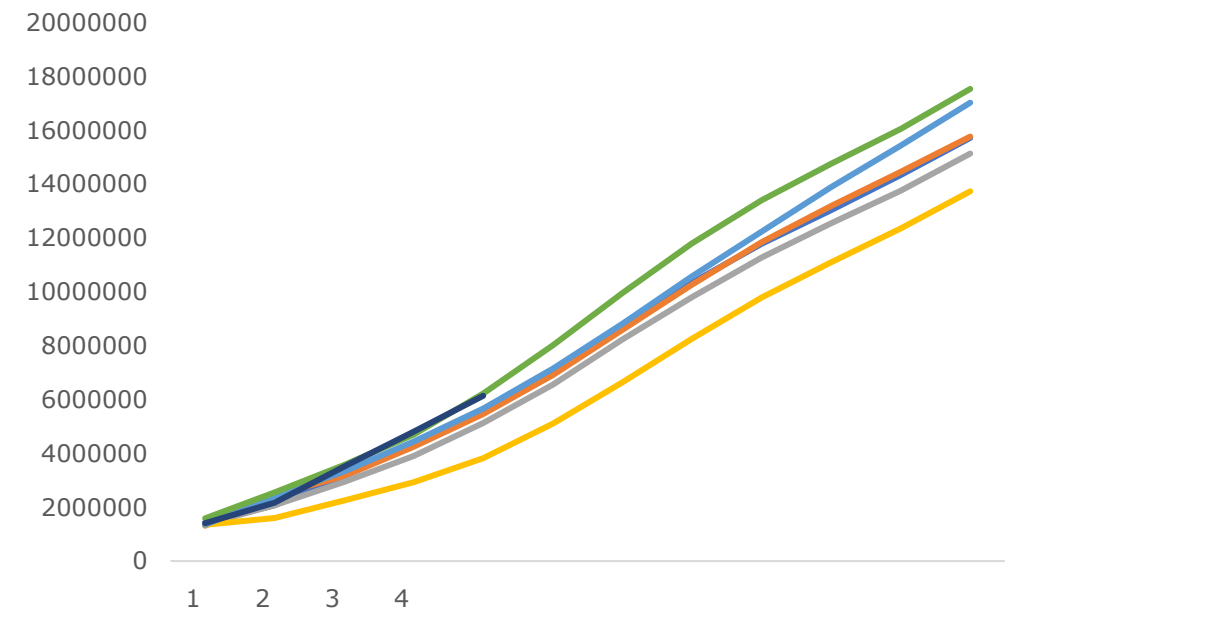

09

ICE 12

+

Wind

Wind

- 
-

- 
- 
- 

: :

: :

Wind

Placeholder area with a dashed orange border and two small square icons on the left side.

Wind

- 
- 
-