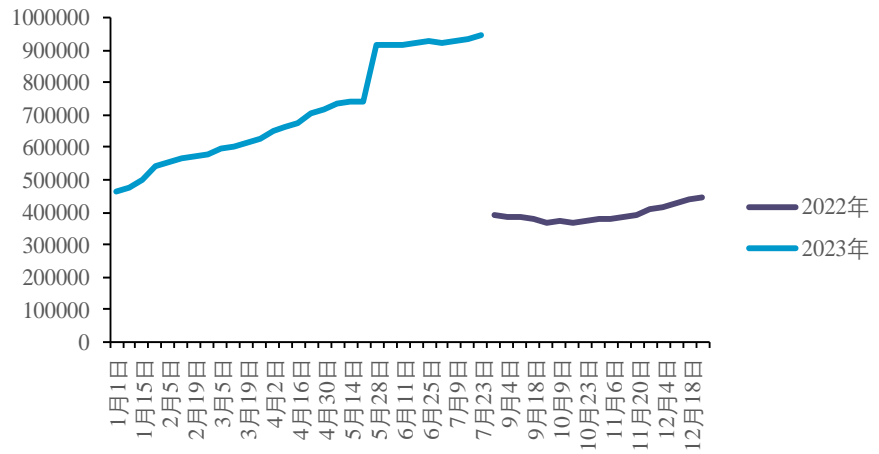

2023.02.26 - - -

2023.04.14 - - -

2023

4 5

				2023 6		
256.1		262.2		9.8%	10.1%	2.5%
4.8%	1-6			1324.8	1323.9	
9.3%	9.8%	2022 6				
	1-6		1-5	1.8	1.3	
2023 6				221.9	226.8	
0.9%		2.1%	2023 1-6			1128.1
1126.8			8.1%	8.8%		2023 6
			34.2	35.5		31.3%
26.3%	2023 1-6			196.7	197.1	
16.9%	15.8%					

2023

3%

8

11800-12500 /

8

94.43

+1.77%

天然橡胶港口库存

ifind

9

ifind

7 18

2023 7 28 8:55-9:00

9:00 BR2401 BR2402 BR2403 BR2404

BR2405 BR2406 BR2407 12%

10% 2