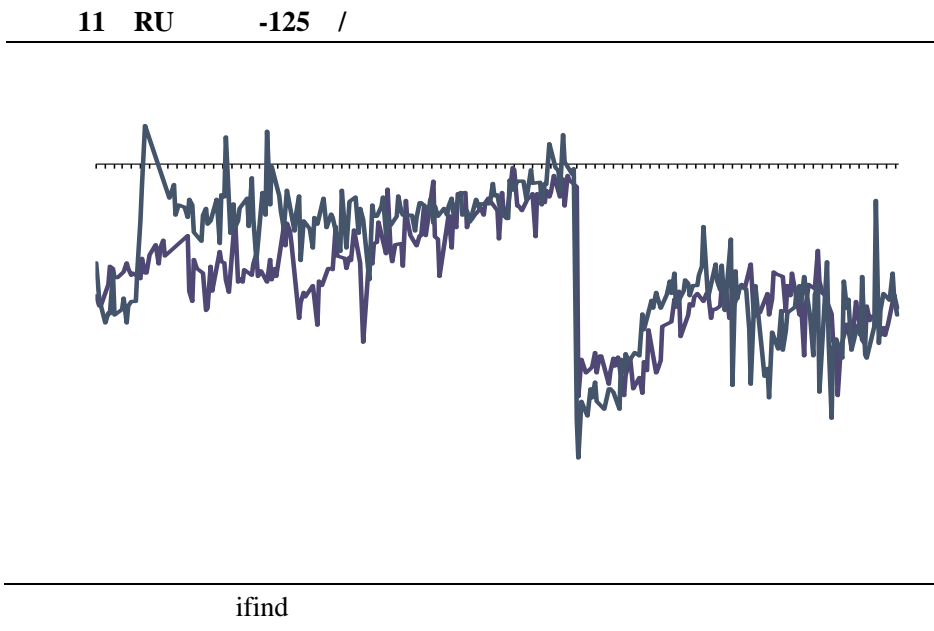

2023.02.26 - - -

2023.04.14 - - -

2023

4 5

				2023 6		
256.1		262.2		9.8%	10.1%	2.5%
4.8%	1-6			1324.8	1323.9	
9.3%	9.8%	2022 6				
	1-6		1-5	1.8	1.3	
2023 6				221.9	226.8	
0.9%		2.1%	2023 1-6			1128.1
1126.8			8.1%	8.8%		2023 6
			34.2	35.5		31.3%
26.3%	2023 1-6			196.7	197.1	
16.9%	15.8%					

2023

3%

8

11800-12500 /

8

94.43

+1.77%

天然橡胶港口库存

ifind

9

ifind

7 18

2023 7 28 8:55-9:00

9:00 BR2401 BR2402 BR2403 BR2404

BR2405 BR2406 BR2407 12%

10% 2