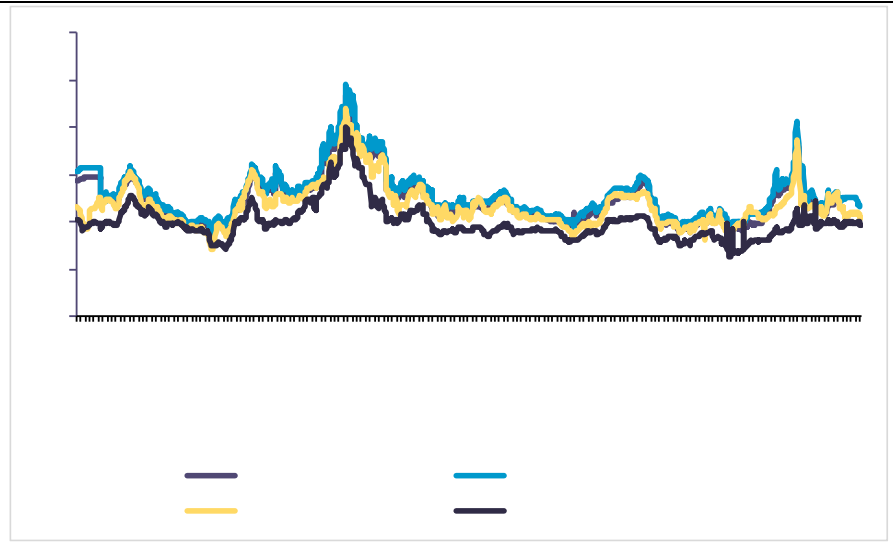

2023.02.26 - - -

2023.04.14 - - -

2023

4 5

				2023 6		
256.1		262.2		9.8%	10.1%	2.5%
4.8%	1-6			1324.8	1323.9	
9.3%	9.8%	2022 6				
	1-6		1-5	1.8	1.3	
2023 6				221.9	226.8	
0.9%		2.1%	2023 1-6			1128.1
1126.8			8.1%	8.8%		2023 6
			34.2	35.5		31.3%
26.3%	2023 1-6			196.7	197.1	
16.9%	15.8%					

2023

3%

8

11800-12500 /

8

94.43

+1.77%

天然橡胶港口库存

ifind

9

ifind

7 18

2023 7 28 8:55-9:00

9:00 BR2401 BR2402 BR2403 BR2404

BR2405 BR2406 BR2407 12%

10% 2