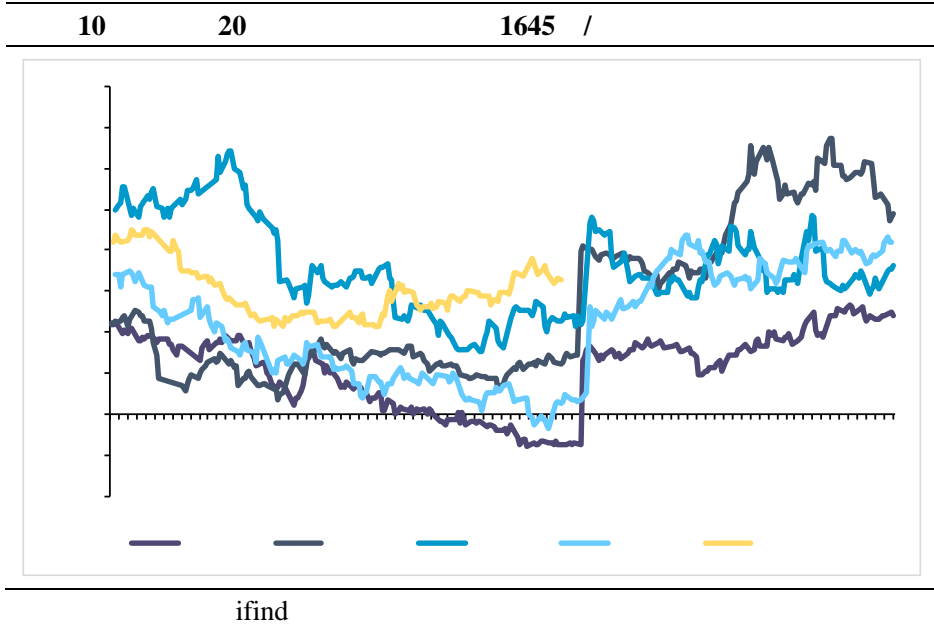

2023.02.26 - - -

2023.04.14 - - -

2023

4 5

				2023 6		
256.1		262.2		9.8%	10.1%	2.5%
4.8%	1-6			1324.8	1323.9	
9.3%	9.8%	2022 6				
	1-6		1-5	1.8	1.3	
2023 6				221.9	226.8	
0.9%		2.1%	2023 1-6			1128.1
1126.8			8.1%	8.8%		2023 6
			34.2	35.5		31.3%
26.3%	2023 1-6			196.7	197.1	
16.9%	15.8%					

2023

3%

8

11800-12500 /

8

94.43

+1.77%

天然橡胶港口库存

ifind

9

ifind

7 18

2023 7 28 8:55-9:00

9:00 BR2401 BR2402 BR2403 BR2404

BR2405 BR2406 BR2407 12%

10% 2