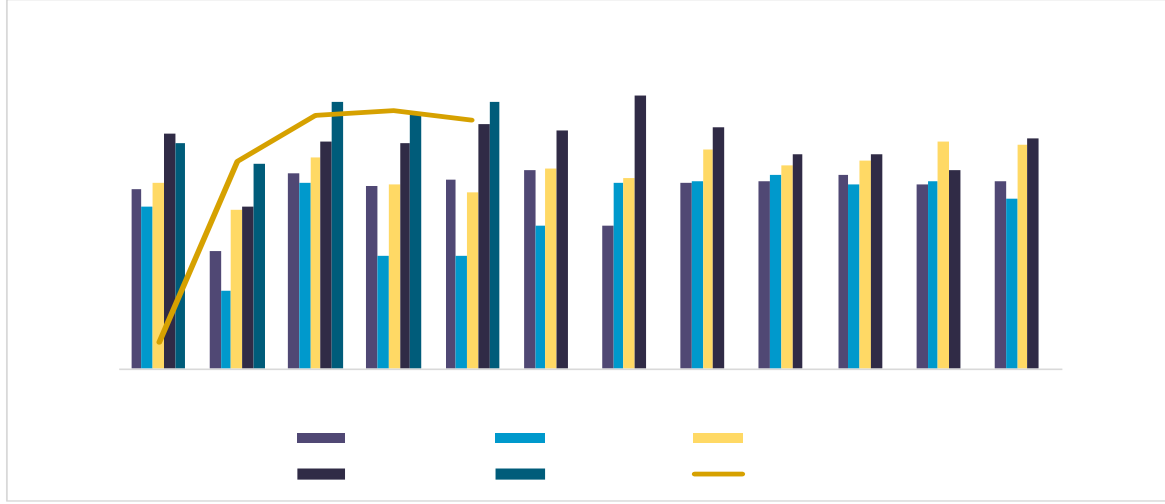

✓

6 5669 +5.33% +16.45%

1-6 30028 +6.73%

ifind

1-6 104.80 +12.63%

- ✓
- ✓
- ✓
- ✓

6 256.10 +9.77% +2.47%

6 54% 1.4

Dark blue header bar

Four checkmarks (✓) arranged vertically within a dashed orange border.

6 262.20 +10.08% +4.78%

1-6 1323.90 +9.89%

- ✓
- ✓
- ✓

3%

&

30