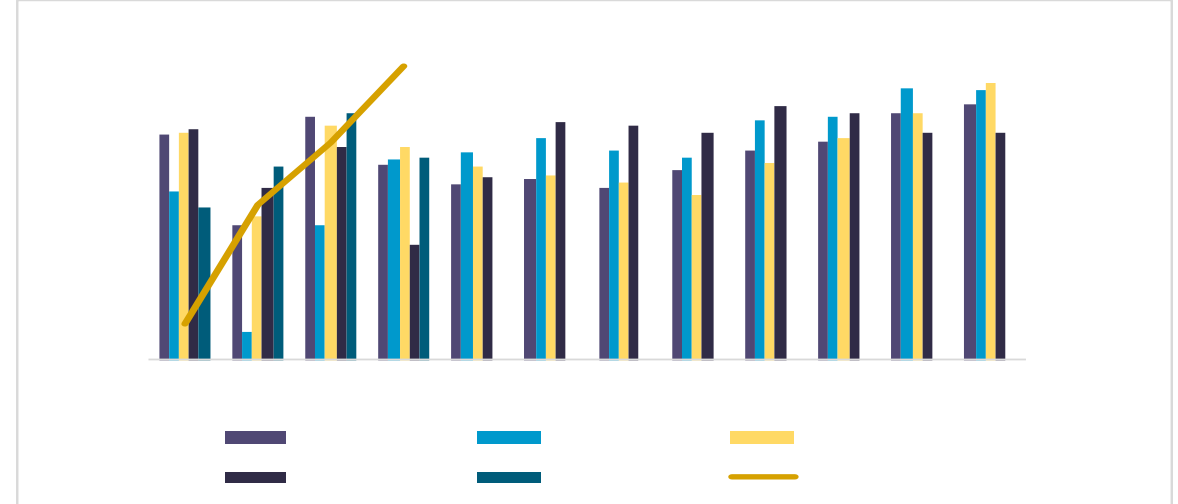

✓

6 5669 +5.33% +16.45%

1-6 30028 +6.73%

ifind

1-6 104.80 +12.63%

- ✓
- ✓
- ✓
- ✓

6 256.10 +9.77% +2.47%

6 54% 1.4

Dark blue header bar

Four checkmarks (✓) arranged vertically within a dashed orange border.

6 262.20 +10.08% +4.78%

1-6 1323.90 +9.89%

- ✓
- ✓
- ✓

3%

&

30