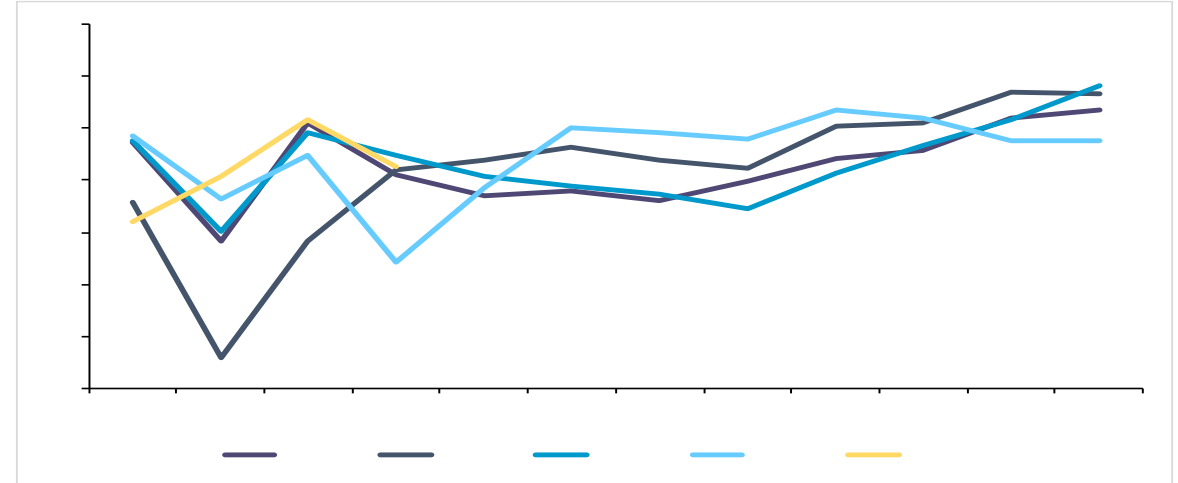

✓

6 5669 +5.33% +16.45%

1-6 30028 +6.73%

ifind

1-6 104.80 +12.63%

- ✓
- ✓
- ✓
- ✓

6 256.10 +9.77% +2.47%

6 54% 1.4

Dark blue header bar

Four checkmarks (✓) arranged vertically within a dashed orange border.

6 262.20 +10.08% +4.78%

1-6 1323.90 +9.89%

- ✓
- ✓
- ✓

3%

&

30