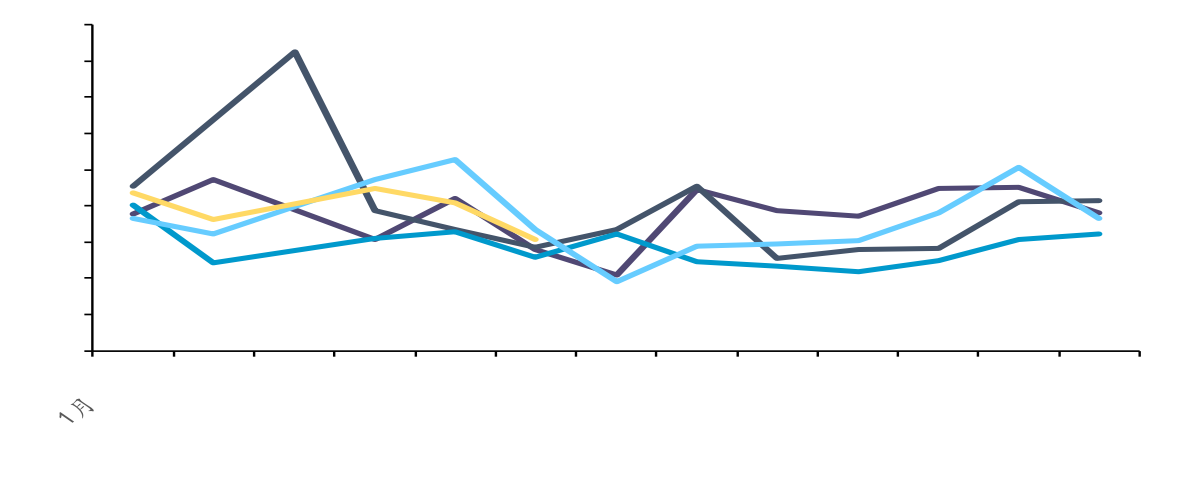

✓

6 5669 +5.33% +16.45%

1-6 30028 +6.73%

ifind

1-6 104.80 +12.63%

- ✓
- ✓
- ✓
- ✓

6 256.10 +9.77% +2.47%

6 54% 1.4

Dark blue header bar

Four checkmarks (✓) arranged vertically within a dashed orange border.

6 262.20 +10.08% +4.78%

1-6 1323.90 +9.89%

- ✓
- ✓
- ✓

3%

&

30