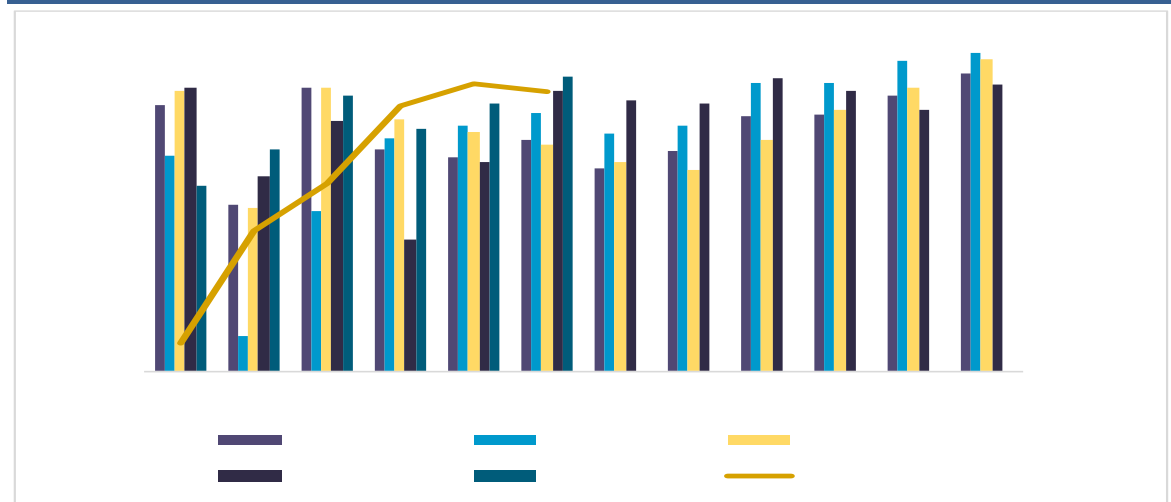

✓

6 5669 +5.33% +16.45%

1-6 30028 +6.73%

ifind

1-6 104.80 +12.63%

- ✓
- ✓
- ✓
- ✓

6 256.10 +9.77% +2.47%

6 54% 1.4

Dark blue header bar

Four checkmarks (✓) arranged vertically within a dashed orange border.

6 262.20 +10.08% +4.78%

1-6 1323.90 +9.89%

- ✓
- ✓
- ✓

3%

&

30