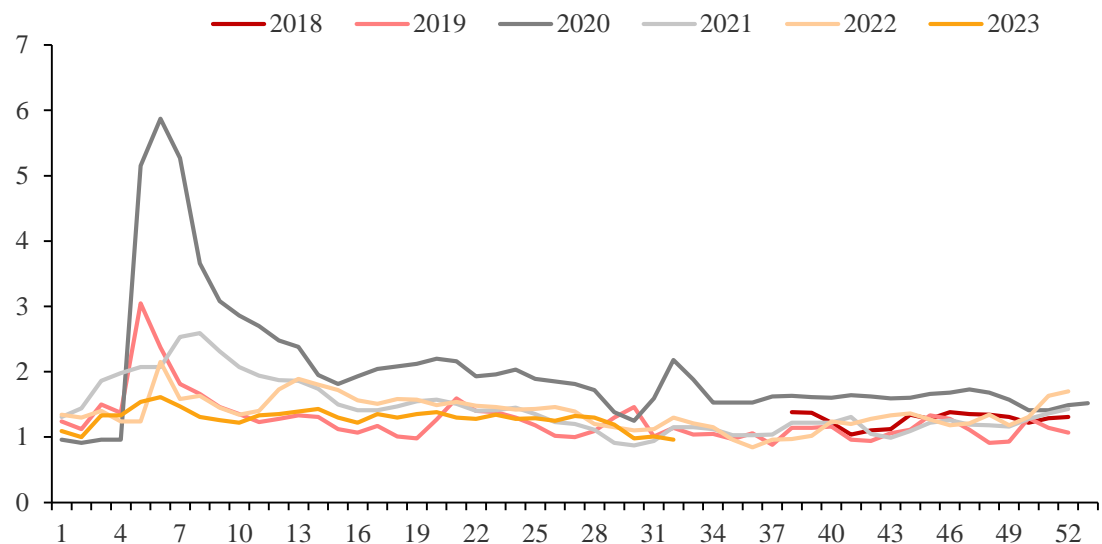

- ✓
- ✓
- ✓

✓
✓

817

Wind

Blank blue header bar for the first chart.

Blank blue header bar for the second chart.

Blank blue header bar for the third chart.

- ✓
- ✓
- ✓
- ✓