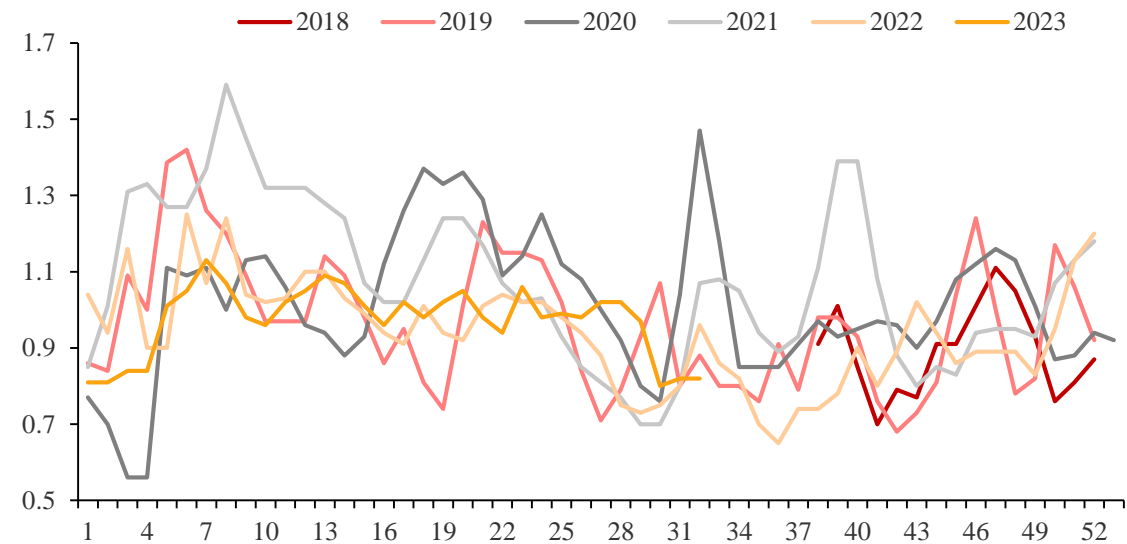

- ✓
- ✓
- ✓

✓
✓

817

Wind

Blank blue header bar for the first chart.

Blank blue header bar for the second chart.

Blank blue header bar for the third chart.

- ✓
- ✓
- ✓
- ✓