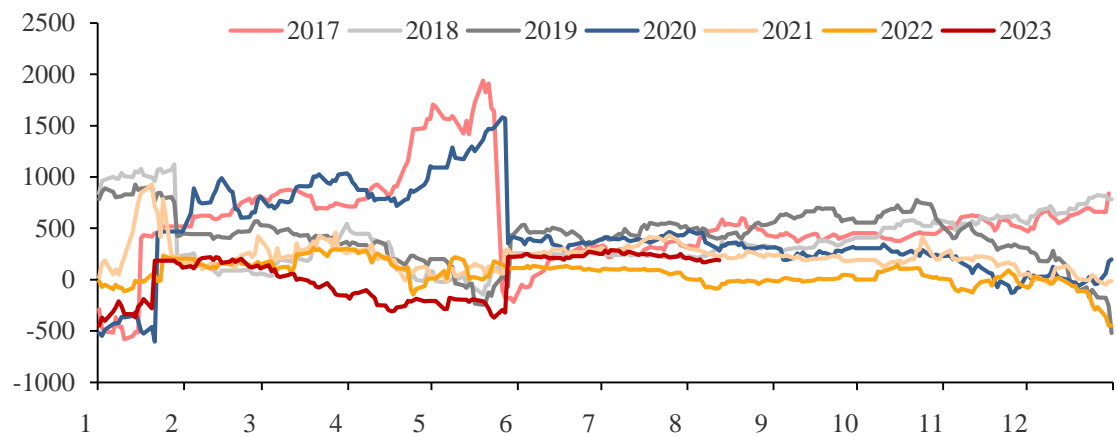

- ✓
- ✓
- ✓

✓
✓

817

Wind

Blank blue header bar for the first chart.

Blank blue header bar for the second chart.

Blank blue header bar for the third chart.

- ✓
- ✓
- ✓
- ✓

1

9

5

✓

1-5

5-9

1-9

- ✓
- ✓