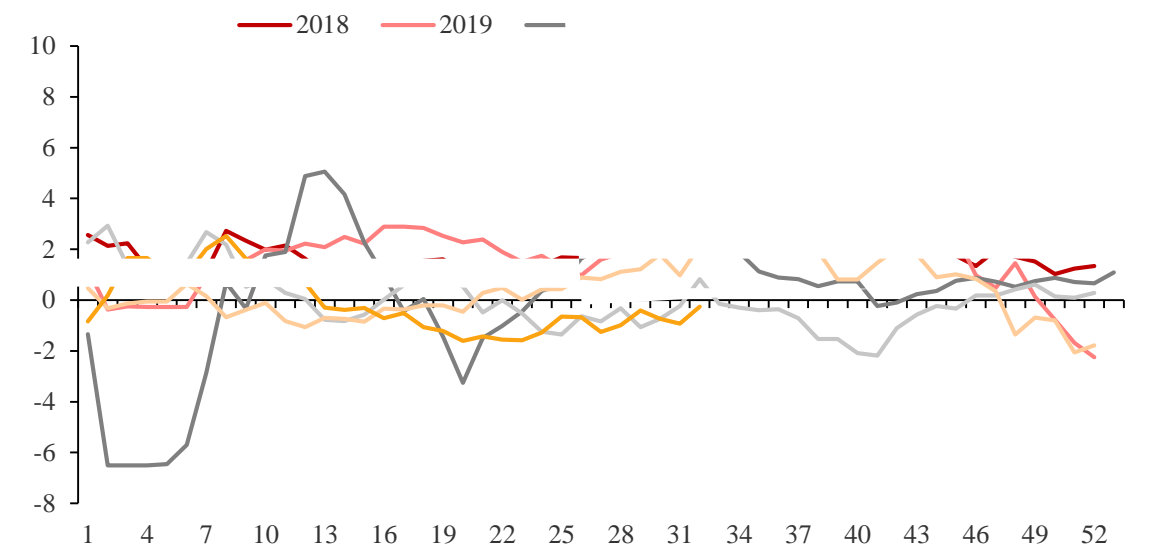

- ✓
- ✓
- ✓

✓
✓

817

Wind

Blank blue header bar for the first chart.

Blank blue header bar for the second chart.

Blank blue header bar for the third chart.

- ✓
- ✓
- ✓
- ✓