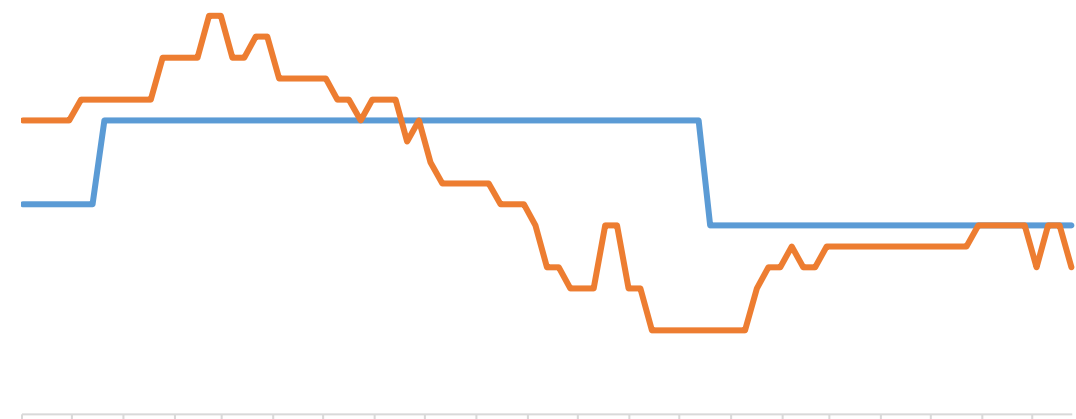

— PMI — PMI: — PMI: — PMI:

[Dark blue header bar]

2023 TC 88 /

Legend: Blue bar, Orange line

CSPT 95 / 5 /

[Dark blue header bar]

7

92.59

+0.9%

+10.2%

SMM

Mysteel

[Dark blue header bar]

Legend for the top-left chart: blue, orange, grey, yellow, red, dark blue.

[Dark blue header bar]

Legend for the top-right chart: blue, orange, grey, yellow, red, dark blue.

[Dark blue header bar]

Legend for the bottom-left chart: blue, orange, grey, yellow, dark blue.

[Dark blue header bar]

Legend for the bottom-right chart: blue, orange, grey, yellow, red, dark blue.

Wind

[Dark blue header bar]