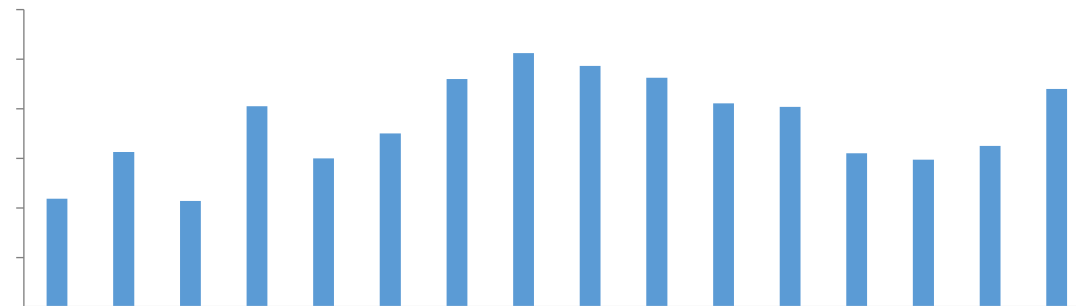

[Dark blue header bar]

2023 TC 88 /

Legend: Blue bar, Orange line

CSPT 95 / 5 /

[Dark blue header bar]