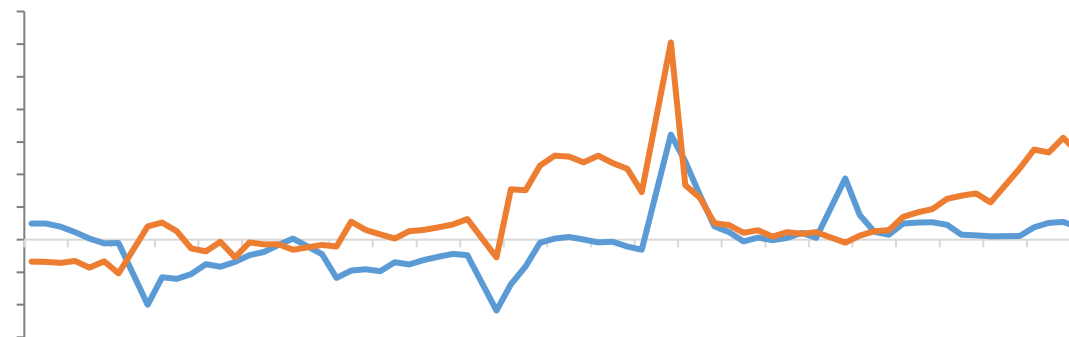

+0.9%

+10.2%

SMM

Mysteel

[Dark blue header bar]

Legend for the top-left chart: blue, orange, grey, yellow, red, dark blue.

[Dark blue header bar]

Legend for the top-right chart: blue, orange, grey, yellow, red, dark blue.

[Dark blue header bar]

Legend for the bottom-left chart: blue, orange, grey, yellow, dark blue.

[Dark blue header bar]

Legend for the bottom-right chart: blue, orange, grey, yellow, red, dark blue.

Wind

[Dark blue header bar]

— (Blue)  
— (Yellow)  
— (Green)      =  
— (Grey)

[Dark blue header bar]

— (Orange)  
— (Yellow)

[Dark blue header bar]

— (Blue)      =  
— (Orange)      — (Yellow)  
— (Grey)

[Dark blue header bar]

— (Blue)      — (Orange)