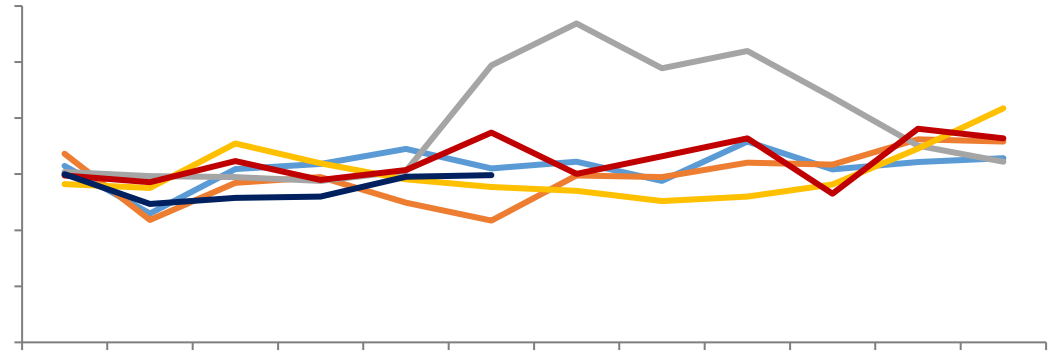

+0.9%

+10.2%

SMM

Mysteel

[Dark blue header bar]

Legend for the top-left chart: blue, orange, grey, yellow, red, dark blue.

[Dark blue header bar]

Legend for the top-right chart: blue, orange, grey, yellow, red, dark blue.

[Dark blue header bar]

Legend for the bottom-left chart: blue, orange, grey, yellow, dark blue.

[Dark blue header bar]

Legend for the bottom-right chart: blue, orange, grey, yellow, red, dark blue.

Wind

[Dark blue header bar]