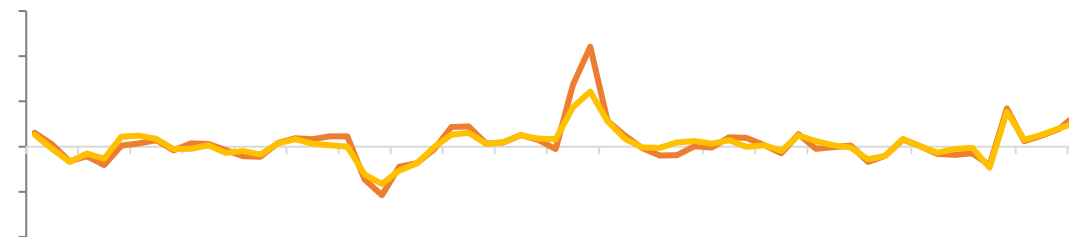

+0.9%

+10.2%

SMM

Mysteel

[Dark blue header bar]

Legend for the top-left chart: blue, orange, grey, yellow, red, dark blue.

[Dark blue header bar]

Legend for the top-right chart: blue, orange, grey, yellow, red, dark blue.

[Dark blue header bar]

Legend for the bottom-left chart: blue, orange, grey, yellow, dark blue.

[Dark blue header bar]

Legend for the bottom-right chart: blue, orange, grey, yellow, red, dark blue.

Wind

[Dark blue header bar]

— (Blue)  
— (Yellow)  
— (Green)      =  
— (Grey)

[Dark blue header bar]

— (Orange)  
— (Yellow)

[Dark blue header bar]

— (Blue)      =  
— (Orange)      — (Yellow)  
— (Grey)

[Dark blue header bar]

— (Blue)      — (Orange)