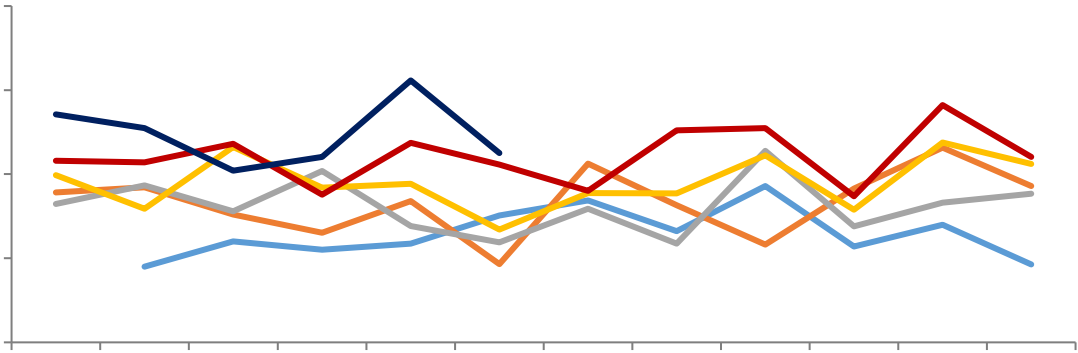

+0.9%

+10.2%

SMM

Mysteel

[Dark blue header bar]

Legend for the top-left chart: blue, orange, grey, yellow, red, dark blue.

[Dark blue header bar]

Legend for the top-right chart: blue, orange, grey, yellow, red, dark blue.

[Dark blue header bar]

Legend for the bottom-left chart: blue, orange, grey, yellow, dark blue.

[Dark blue header bar]

Legend for the bottom-right chart: blue, orange, grey, yellow, red, dark blue.

Wind

[Dark blue header bar]