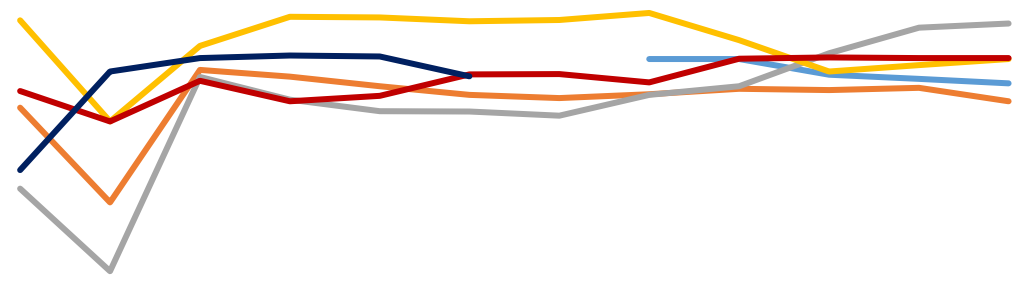

+0.9%

+10.2%

SMM

Mysteel

[Dark blue header bar]

Legend for the top-left chart: blue, orange, grey, yellow, red, dark blue.

[Dark blue header bar]

Legend for the top-right chart: blue, orange, grey, yellow, red, dark blue.

[Dark blue header bar]

Legend for the bottom-left chart: blue, orange, grey, yellow, dark blue.

[Dark blue header bar]

Legend for the bottom-right chart: blue, orange, grey, yellow, red, dark blue.

Wind

[Dark blue header bar]

— (Blue)  
— (Yellow)  
— (Green)      =  
— (Grey)

[Dark blue header bar]

— (Orange)  
— (Yellow)

[Dark blue header bar]

— (Blue)      =  
— (Orange)      — (Yellow)  
— (Grey)

[Dark blue header bar]

— (Blue)      — (Orange)