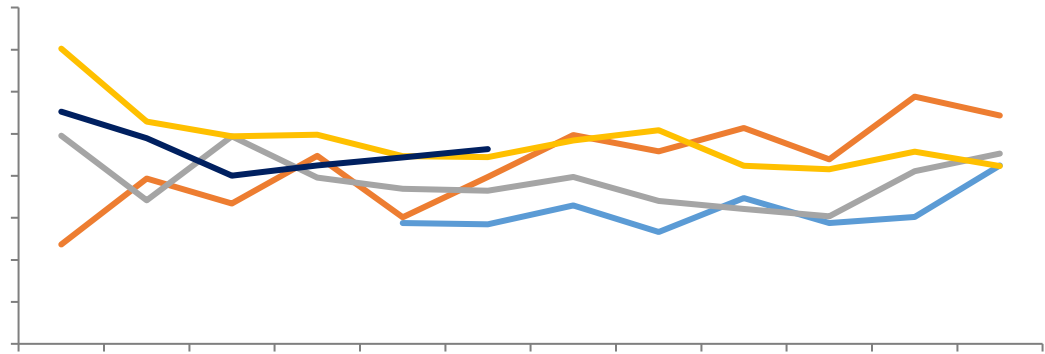

+0.9%

+10.2%

SMM

Mysteel

[Dark blue header bar]

Legend for the top-left chart: blue, orange, grey, yellow, red, dark blue.

[Dark blue header bar]

Legend for the top-right chart: blue, orange, grey, yellow, red, dark blue.

[Dark blue header bar]

Legend for the bottom-left chart: blue, orange, grey, yellow, dark blue.

[Dark blue header bar]

Legend for the bottom-right chart: blue, orange, grey, yellow, red, dark blue.

Wind

[Dark blue header bar]