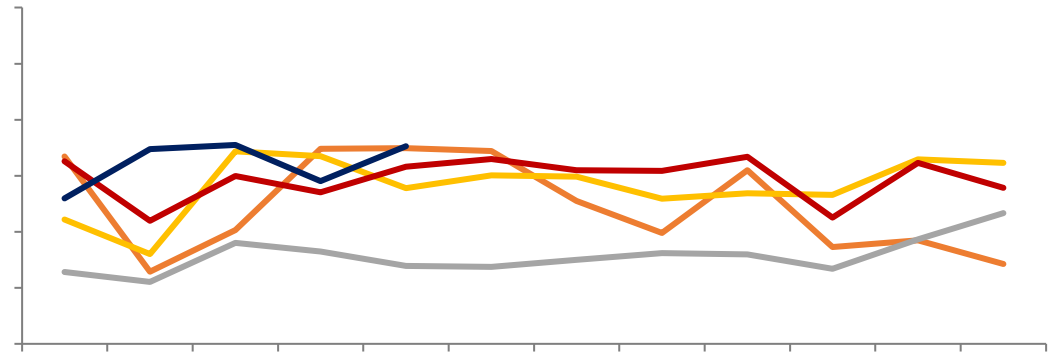

+0.9%

+10.2%

SMM

Mysteel

[Dark blue header bar]

Legend for the top-left chart: blue, orange, grey, yellow, red, dark blue.

[Dark blue header bar]

Legend for the top-right chart: blue, orange, grey, yellow, red, dark blue.

[Dark blue header bar]

Legend for the bottom-left chart: blue, orange, grey, yellow, dark blue.

[Dark blue header bar]

Legend for the bottom-right chart: blue, orange, grey, yellow, red, dark blue.

Wind

[Dark blue header bar]