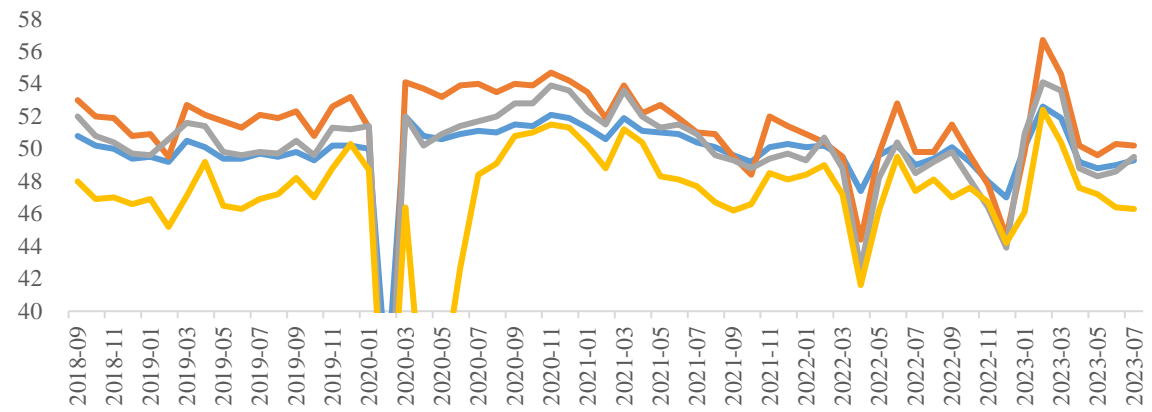

— PMI — PMI: — PMI: — PMI:

[Dark blue header bar]

2023 TC 88 /

Legend: Blue bar, Orange line

CSPT 95 / 5 /

[Dark blue header bar]

7

92.59

+0.9%

+10.2%

SMM

Mysteel

[Dark blue header bar]

Legend for the top-left chart: blue, orange, grey, yellow, red, dark blue.

[Dark blue header bar]

Legend for the top-right chart: blue, orange, grey, yellow, red, dark blue.