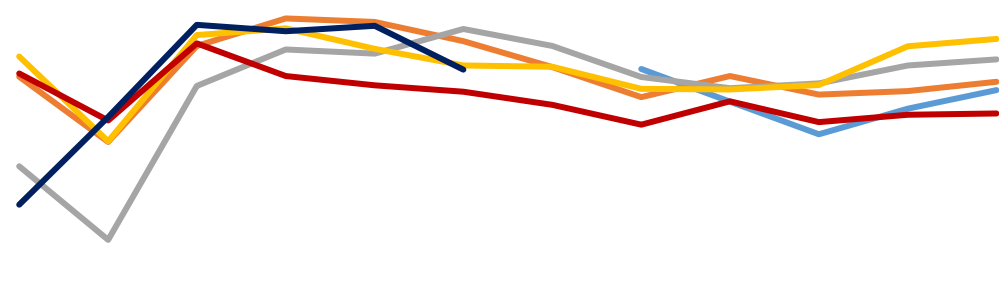

+0.9%

+10.2%

SMM

Mysteel

[Dark blue header bar]

Legend for the top-left chart: blue, orange, grey, yellow, red, dark blue.

[Dark blue header bar]

Legend for the top-right chart: blue, orange, grey, yellow, red, dark blue.

[Dark blue header bar]

Legend for the bottom-left chart: blue, orange, grey, yellow, dark blue.

[Dark blue header bar]

Legend for the bottom-right chart: blue, orange, grey, yellow, red, dark blue.

Wind

[Dark blue header bar]

— (Blue)  
— (Yellow)  
— (Green)      =  
— (Grey)

[Dark blue header bar]

— (Orange)  
— (Yellow)

[Dark blue header bar]

— (Blue)      =  
— (Orange)      — (Yellow)  
— (Grey)

[Dark blue header bar]

— (Blue)      — (Orange)