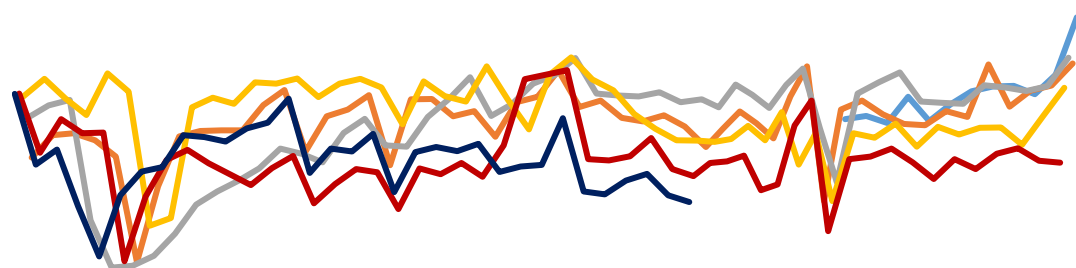

30

:

— — — — — —

PMI

— PMI — PMI: — PMI: — PMI: