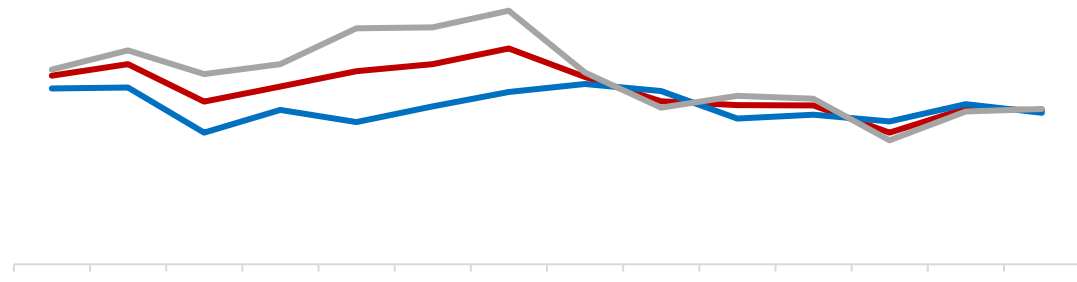

+0.9%

+10.2%

SMM

Mysteel

[Dark blue header bar]

Legend for the top-left chart: blue, orange, grey, yellow, red, dark blue.

[Dark blue header bar]

Legend for the top-right chart: blue, orange, grey, yellow, red, dark blue.

[Dark blue header bar]

Legend for the bottom-left chart: blue, orange, grey, yellow, dark blue.

[Dark blue header bar]

Legend for the bottom-right chart: blue, orange, grey, yellow, red, dark blue.

Wind

[Dark blue header bar]

— (Blue)  
— (Yellow)  
— (Green)      =  
— (Grey)

[Dark blue header bar]

— (Orange)  
— (Yellow)

[Dark blue header bar]

— (Blue)      =  
— (Orange)      — (Yellow)  
— (Grey)

[Dark blue header bar]

— (Blue)      — (Orange)