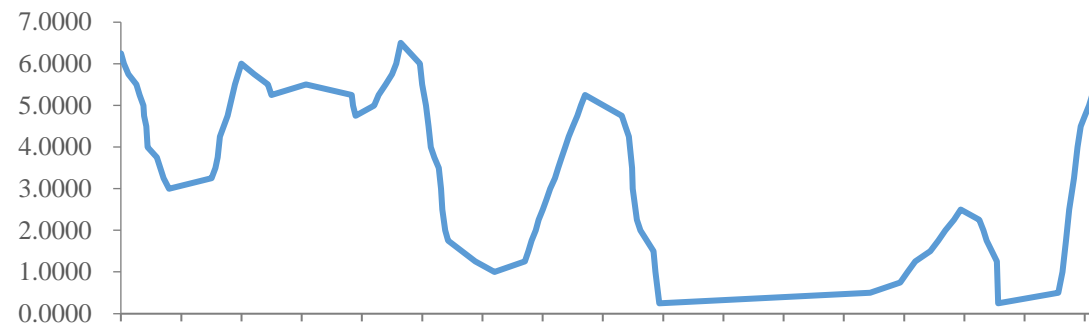

—

—

3.5%

5.25-5.5%