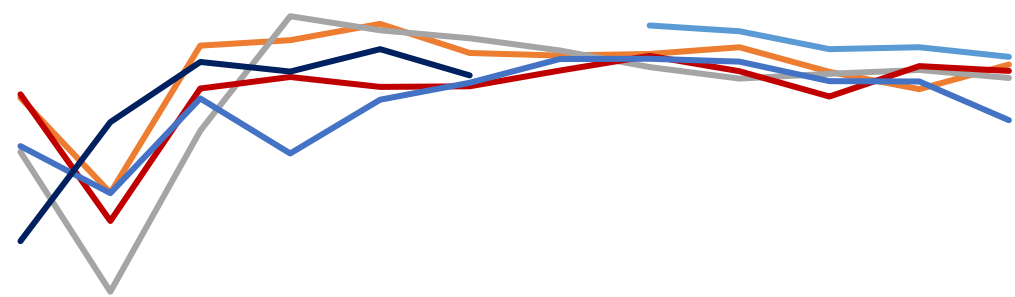

+0.9%

+10.2%

SMM

Mysteel

[Dark blue header bar]

Legend for the top-left chart: blue, orange, grey, yellow, red, dark blue.

[Dark blue header bar]

Legend for the top-right chart: blue, orange, grey, yellow, red, dark blue.

[Dark blue header bar]

Legend for the bottom-left chart: blue, orange, grey, yellow, dark blue.

[Dark blue header bar]

Legend for the bottom-right chart: blue, orange, grey, yellow, red, dark blue.

Wind

[Dark blue header bar]

— (Blue)  
— (Yellow)  
— (Green)      =  
— (Grey)

[Dark blue header bar]

— (Orange)  
— (Yellow)

[Dark blue header bar]

— (Blue)      =  
— (Orange)      — (Yellow)  
— (Grey)

[Dark blue header bar]

— (Blue)      — (Orange)