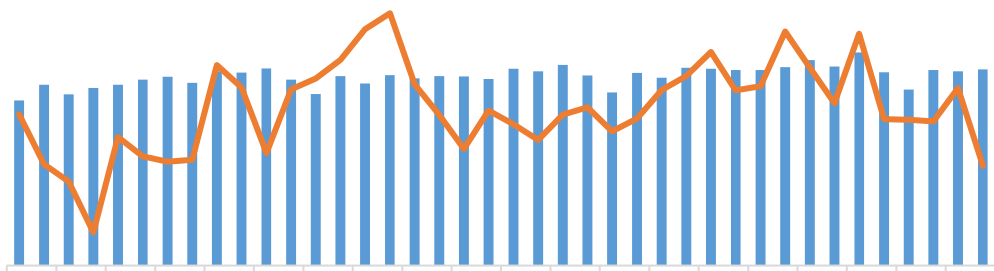

[Dark blue header bar]

2023 TC 88 /

Legend: Blue bar, Orange line

CSPT 95 / 5 /

[Dark blue header bar]