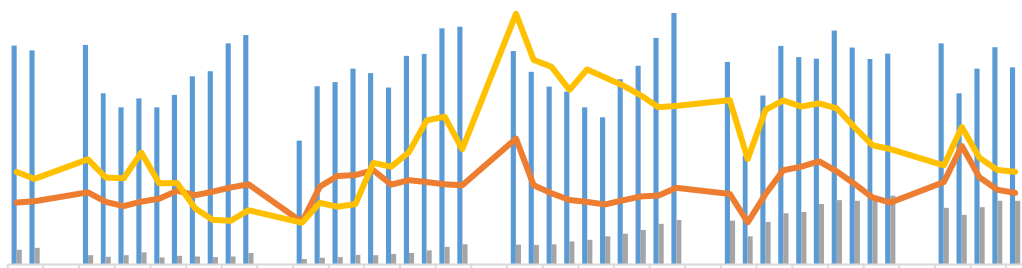

+0.9%

+10.2%

SMM

Mysteel

[Dark blue header bar]

Legend for the top-left chart: blue, orange, grey, yellow, red, dark blue.

[Dark blue header bar]

Legend for the top-right chart: blue, orange, grey, yellow, red, dark blue.

[Dark blue header bar]

Legend for the bottom-left chart: blue, orange, grey, yellow, dark blue.

[Dark blue header bar]

Legend for the bottom-right chart: blue, orange, grey, yellow, red, dark blue.

Wind

[Dark blue header bar]

— (Blue)  
— (Yellow)  
— (Green)      =  
— (Grey)

[Dark blue header bar]

— (Orange)  
— (Yellow)

[Dark blue header bar]

— (Blue)      =  
— (Orange)      — (Yellow)  
— (Grey)

[Dark blue header bar]

— (Blue)      — (Orange)