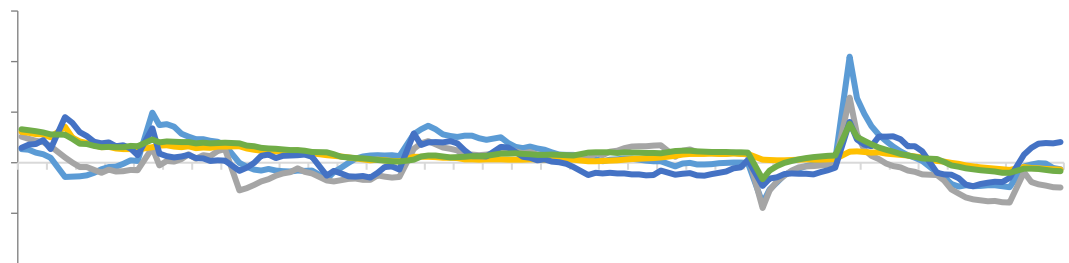

+0.9%

+10.2%

SMM

Mysteel

[Dark blue header bar]

Legend for the top-left chart: blue, orange, grey, yellow, red, dark blue.

[Dark blue header bar]

Legend for the top-right chart: blue, orange, grey, yellow, red, dark blue.

[Dark blue header bar]

Legend for the bottom-left chart: blue, orange, grey, yellow, dark blue.

[Dark blue header bar]

Legend for the bottom-right chart: blue, orange, grey, yellow, red, dark blue.

Wind

[Dark blue header bar]

— (Blue)  
— (Yellow)  
— (Green)      =  
— (Grey)

[Dark blue header bar]

— (Orange)  
— (Yellow)

[Dark blue header bar]

— (Blue)      =  
— (Orange)      — (Yellow)  
— (Grey)

[Dark blue header bar]

— (Blue)      — (Orange)