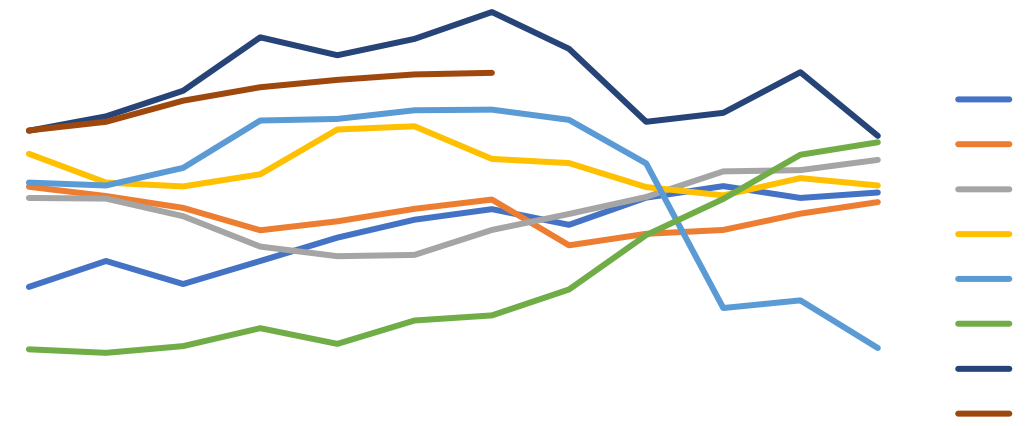

:

Wind

Wind

.

Wind

Wind

A large rectangular area enclosed by a dashed orange border. On the left side of this area, there are three small, vertically aligned square icons, each with a white fill and a black outline. The rest of the area is empty.