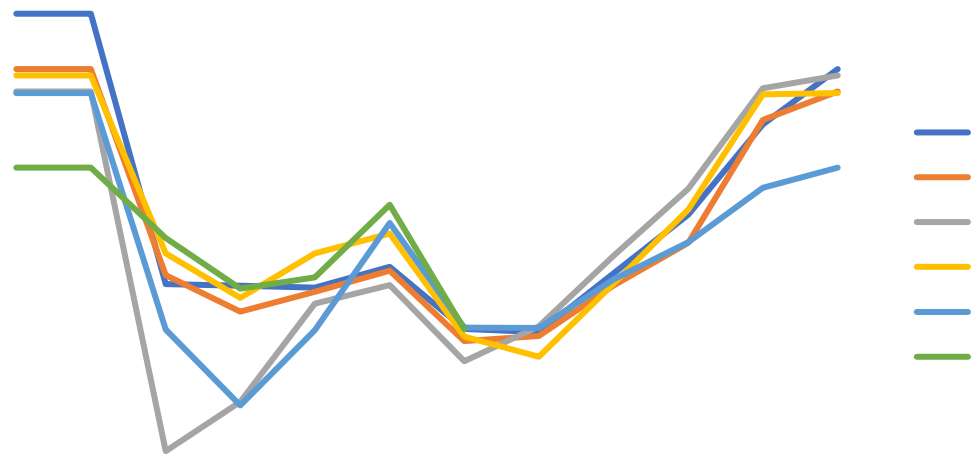

+

Wind

100%

Wind

Wind

:

:

:

:

Wind

Wind

.

Wind

Wind

A large rectangular area enclosed by a dashed orange border. On the left side of this area, there are three small, vertically aligned square icons, each with a white fill and a black outline. The rest of the area is empty.