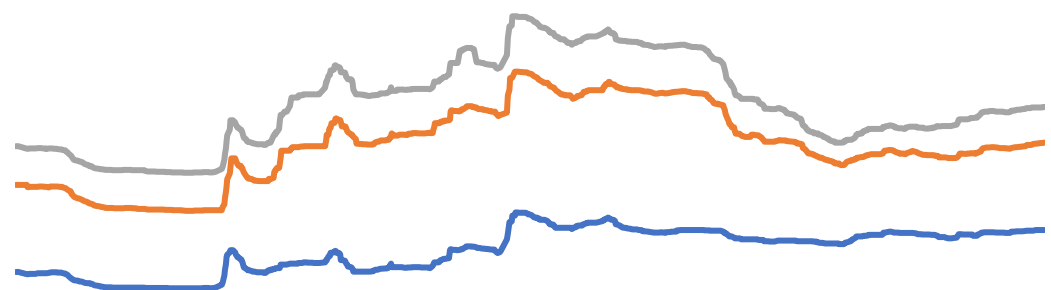

+

Wind

100%

Wind

Wind

:

:

:

:

Wind

Wind

.

Wind

Wind

A large rectangular area enclosed by a dashed orange border. On the left side of this area, there are three small, vertically aligned square icons, each with a white fill and a black outline. The rest of the area is empty.