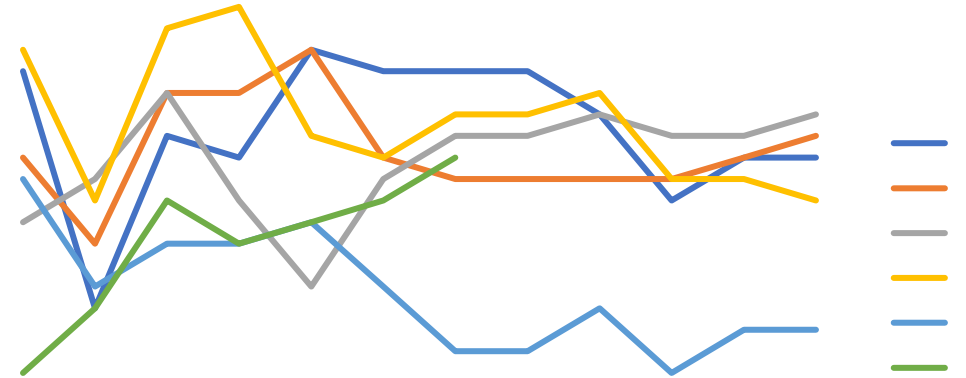

+

Wind

100%

Wind

Wind

:

:

:

:

Wind

Wind

.

Wind

Wind

A large rectangular area enclosed by a dashed orange border. On the left side of this area, there are three small, vertically aligned square icons, each with a white fill and a black outline. The rest of the area is empty.