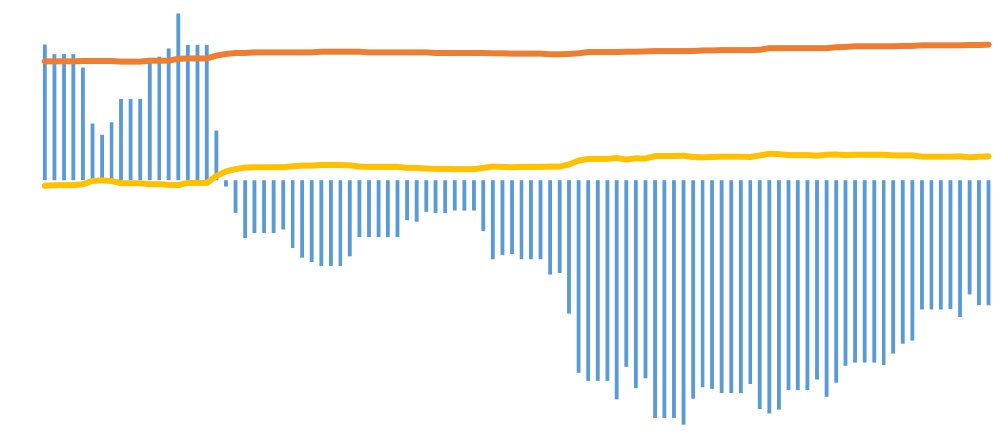

+

Wind

100%

Wind

Wind

:

:

:

:

Wind

Wind

.

Wind

Wind

A large rectangular area enclosed by a dashed orange border. On the left side of this area, there are three small, vertically aligned square icons, each with a white fill and a black outline. The rest of the area is empty.