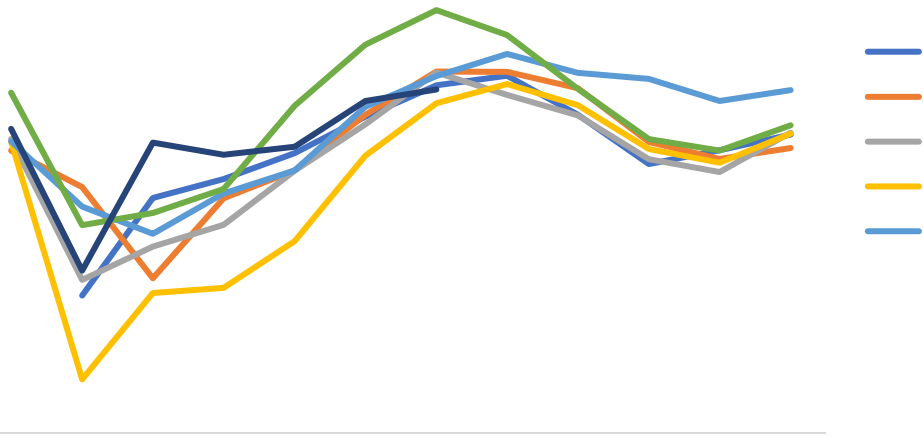

+

Wind

100%

Wind

Wind

:

:

:

:

Wind

Wind

.

Wind

Wind

A large rectangular area enclosed by a dashed orange border. On the left side of this area, there are three small, vertically aligned square icons, each with a white fill and a black outline. The rest of the area is empty.