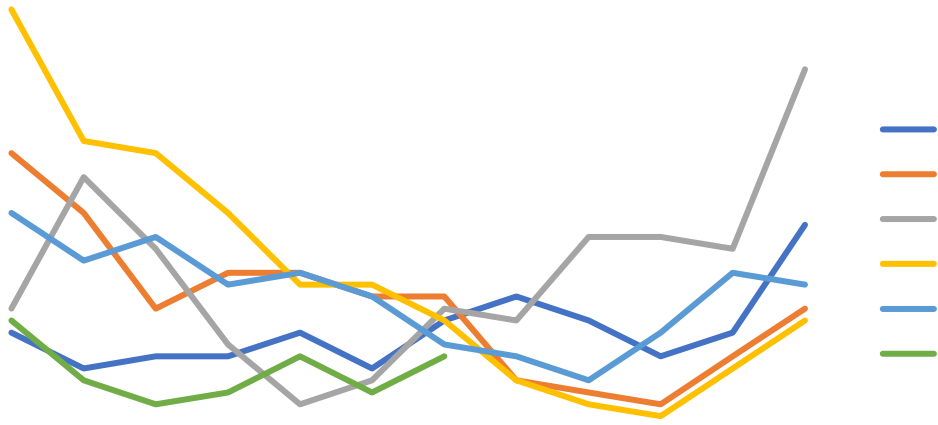

+

Wind

100%

Wind

Wind

:

:

:

:

Wind

Wind

.

Wind

Wind

A large rectangular area enclosed by a dashed orange border. On the left side of this area, there are three small, vertically aligned square icons, each with a white fill and a black outline. The rest of the area is empty.