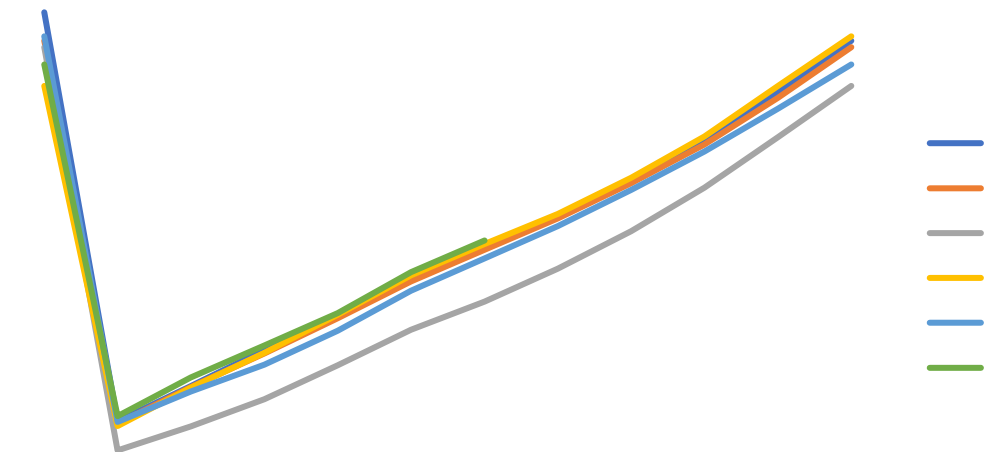

+

Wind

100%

Wind

Wind

:

:

:

:

Wind

Wind

.

Wind

Wind

A large rectangular area enclosed by a dashed orange border. On the left side of this area, there are three small, vertically aligned square icons, each with a white fill and a black outline. The rest of the area is empty.