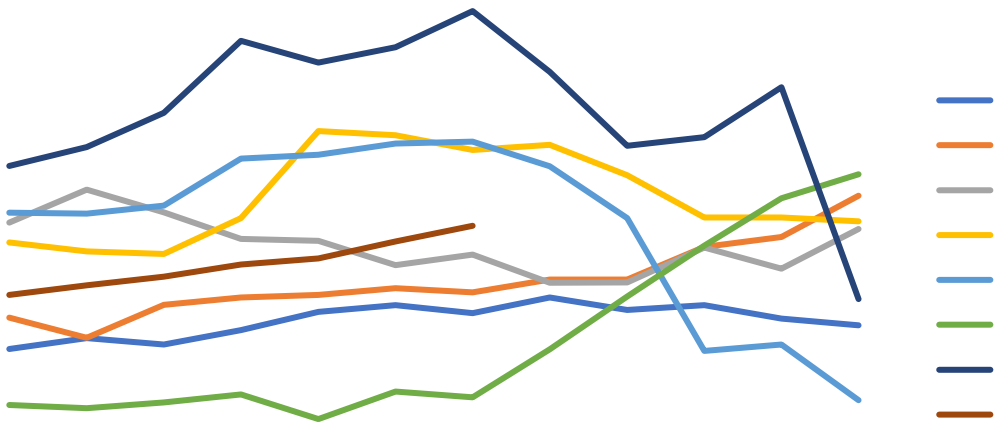

:

Wind

Wind

.

Wind

Wind

A large rectangular area enclosed by a dashed orange border. On the left side of this area, there are three small, vertically aligned square icons, each with a white fill and a black outline. The rest of the area is empty.