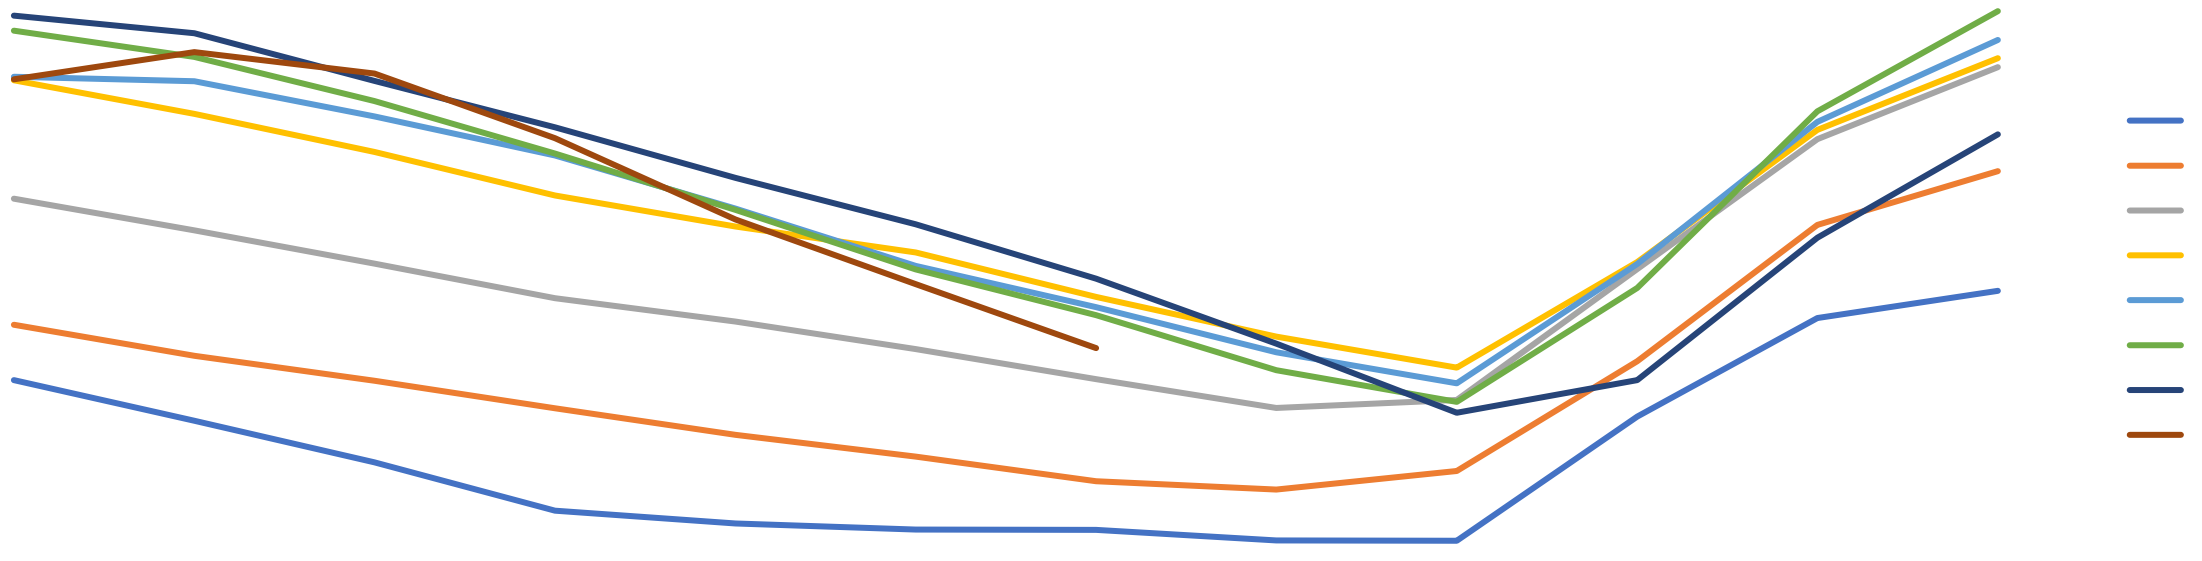

+

Wind

100%

Wind

Wind

:

:

:

:

Wind

Wind

.

Wind

Wind

A large rectangular area enclosed by a dashed orange border. On the left side of this area, there are three small, vertically aligned square icons, each with a white fill and a black outline. The rest of the area is empty.