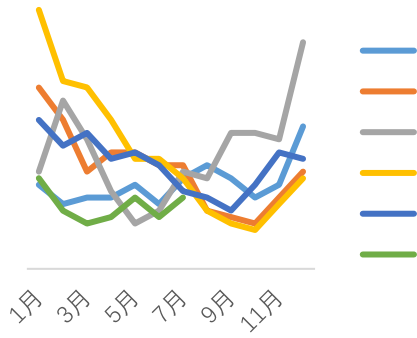

5% 9
8 10-20

100%

9

		%					

wind

05

2.88

W

Wind	

Wind

9-1

1-5

Wind

Wind