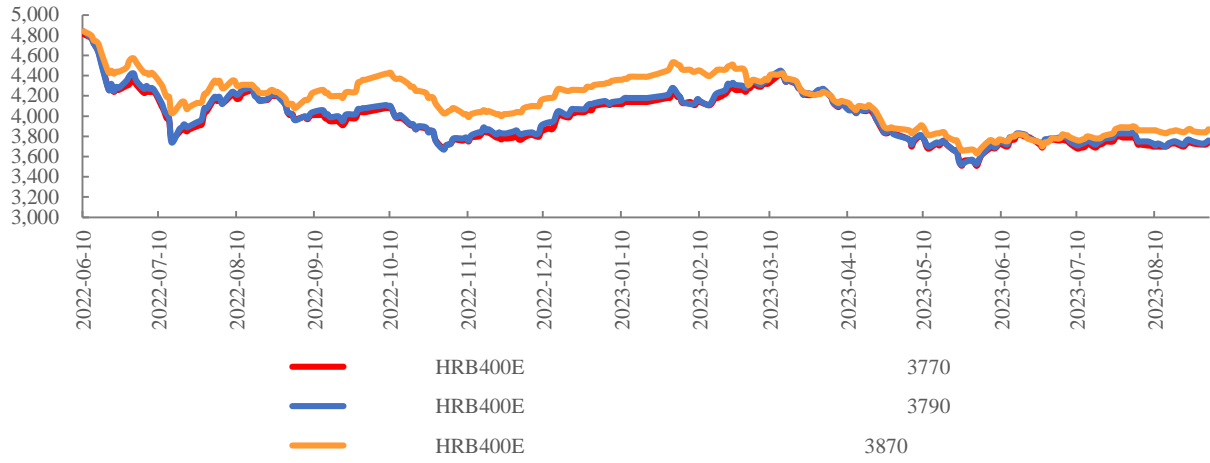

20-40 /

Mysteel

Mysteel Wind

Wind

8 31

2023 9 25

---

---