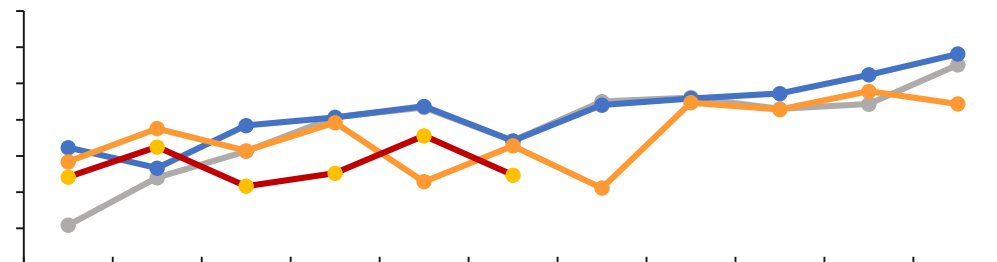

他

他

他

70 万

30万

30万

7

万

Legend for the first chart: grey circle, blue circle, orange circle, red circle.

万

Legend for the second chart: grey circle, blue circle, orange circle, red circle.

Legend for the third chart: grey circle, blue circle, orange circle, red circle.