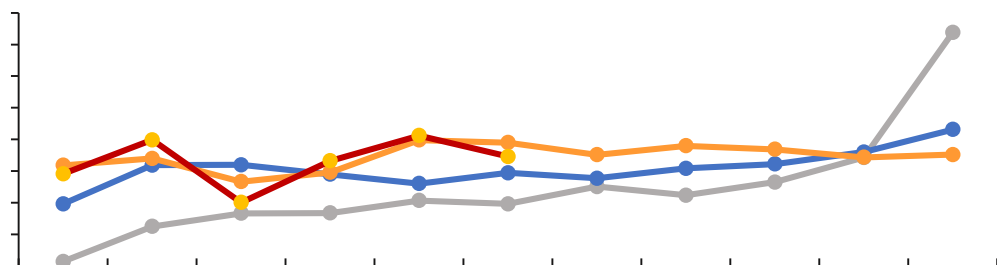

他

他

他

70 万

30万

30万

7

万

Legend for the first chart: grey circle, blue circle, orange circle, red circle.

万

Legend for the second chart: grey circle, blue circle, orange circle, red circle.

Legend for the third chart: grey circle, blue circle, orange circle, red circle.