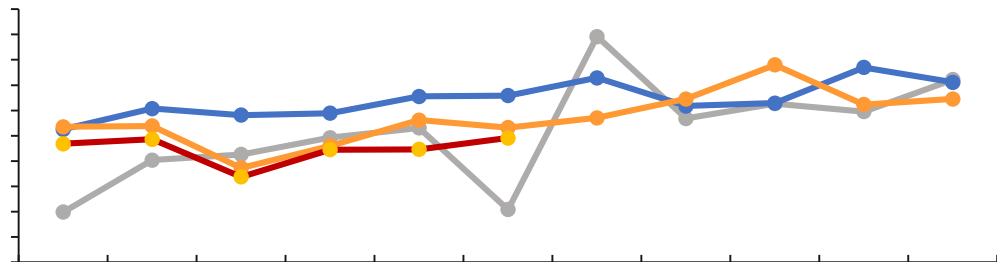

他

他

他

70 万

30万

30万

7

万

Legend for the first chart: grey circle, blue circle, orange circle, red circle.

万

Legend for the second chart: grey circle, blue circle, orange circle, red circle.

Legend for the third chart: grey circle, blue circle, orange circle, red circle.