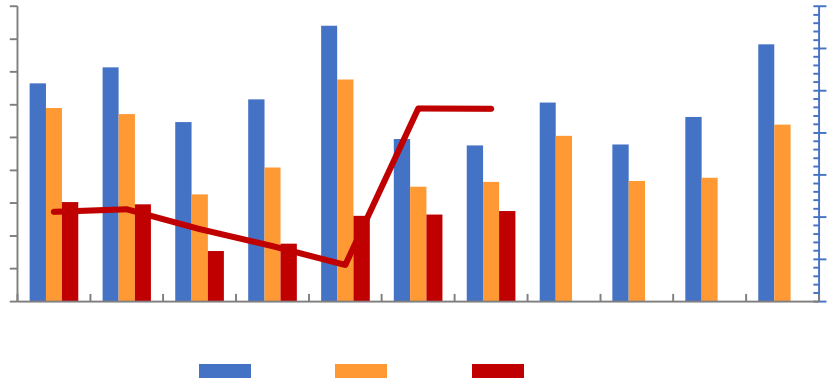

他

他

他

70 万

30万

30万

7

万

Legend for the first chart: grey circle, blue circle, orange circle, red circle.

万

Legend for the second chart: grey circle, blue circle, orange circle, red circle.

Legend for the third chart: grey circle, blue circle, orange circle, red circle.