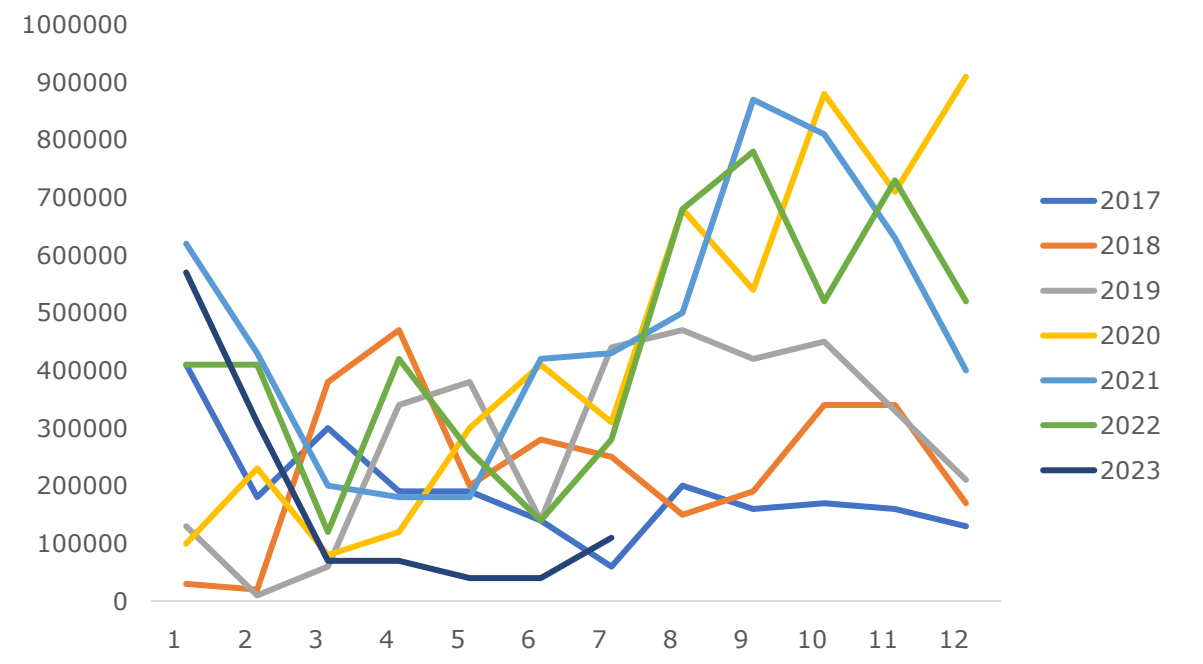

7000

-

A large dashed-line rectangular frame occupies the majority of the page. On the left side of this frame, there is a vertical list of red arrows. The list starts with a solid red square at the top left corner. Below it, there are four arrows pointing right, followed by a gap, then another four arrows pointing right, followed by another gap, and finally two more arrows pointing right. The rest of the frame is empty.

01

02

03

04

-
-

01

ICE 10

+

Wind

021-68905325 12 15 03 69 1	0571-89809624 111 2 1301	028-83279757 4 12 6 802	021-50568018 899 1201-1202
0757-88772666 28 2 2301 2302	0755-83533302 A 704A 705	0757-88772888 57 2 3006	0769-22900598 2 1501B
020-31953184 2 1306 105	0763-3808515 25 2 04 05 06	0758-2270761 2 1704 1705	020-61887585 171 8 803B
010-63360528 -5 32 101 12 1211 24 1	027-59219121 193 A 14 1401-9	0531-66671202 8 B 906	0371-86533821 80 1 2 23 2301
0532-88697833 100 905	020-22836158 1 6	020-22836155 1 6	020-22836182 1 6
020-22836185 6 1	021-50390265 388	701	