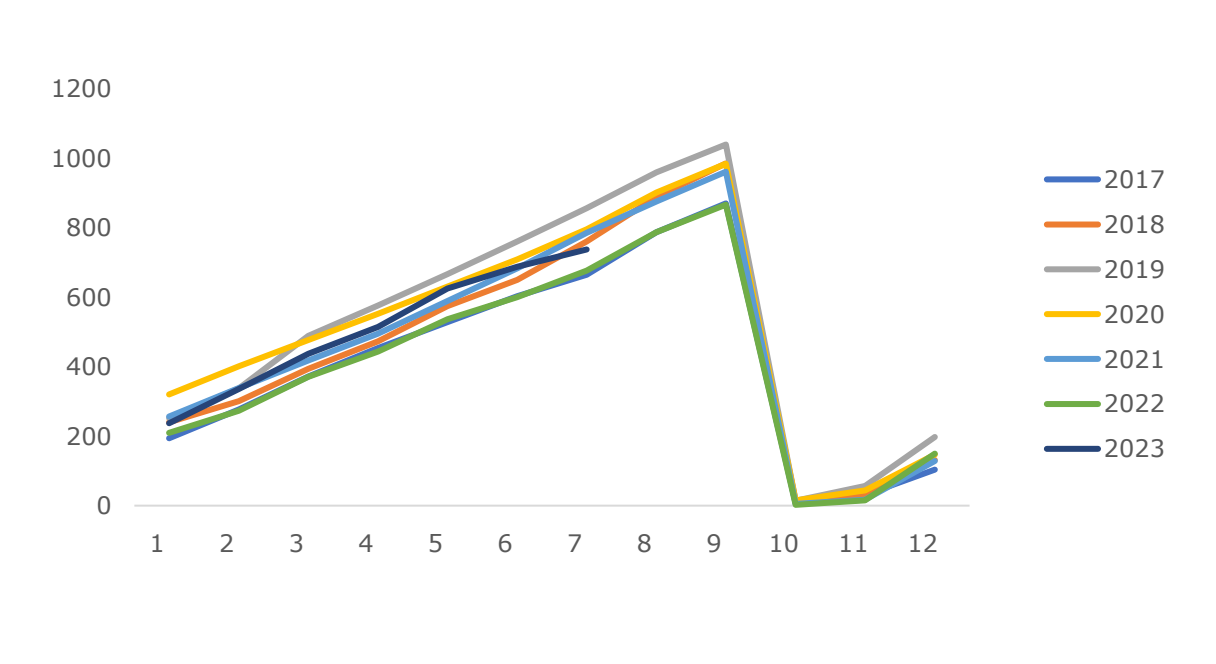

7000

-

A large dashed-line rectangular frame occupies the majority of the page. On the left side of this frame, there is a vertical list of red arrows. The list starts with a solid red square at the top left corner. Below it, there are four arrows pointing right, followed by a gap, then another four arrows pointing right, followed by another gap, and finally two more arrows pointing right. The rest of the frame is empty.

01

02

03

04

-
-

01

ICE 10

+

Wind

021-68905325 12 15 03 69 1	0571-89809624 111 2 1301	028-83279757 4 12 6 802	021-50568018 899 1201-1202
0757-88772666 28 2 2301 2302	0755-83533302 A 704A 705	0757-88772888 57 2 3006	0769-22900598 2 1501B
020-31953184 2 1306 105	0763-3808515 25 2 04 05 06	0758-2270761 2 1704 1705	020-61887585 171 8 803B
010-63360528 -5 32 101 12 1211 24 1	027-59219121 193 A 14 1401-9	0531-66671202 8 B 906	0371-86533821 80 1 2 23 2301
0532-88697833 100 905	020-22836158 1 6	020-22836155 1 6	020-22836182 1 6
020-22836185 6 1	021-50390265 388	701	