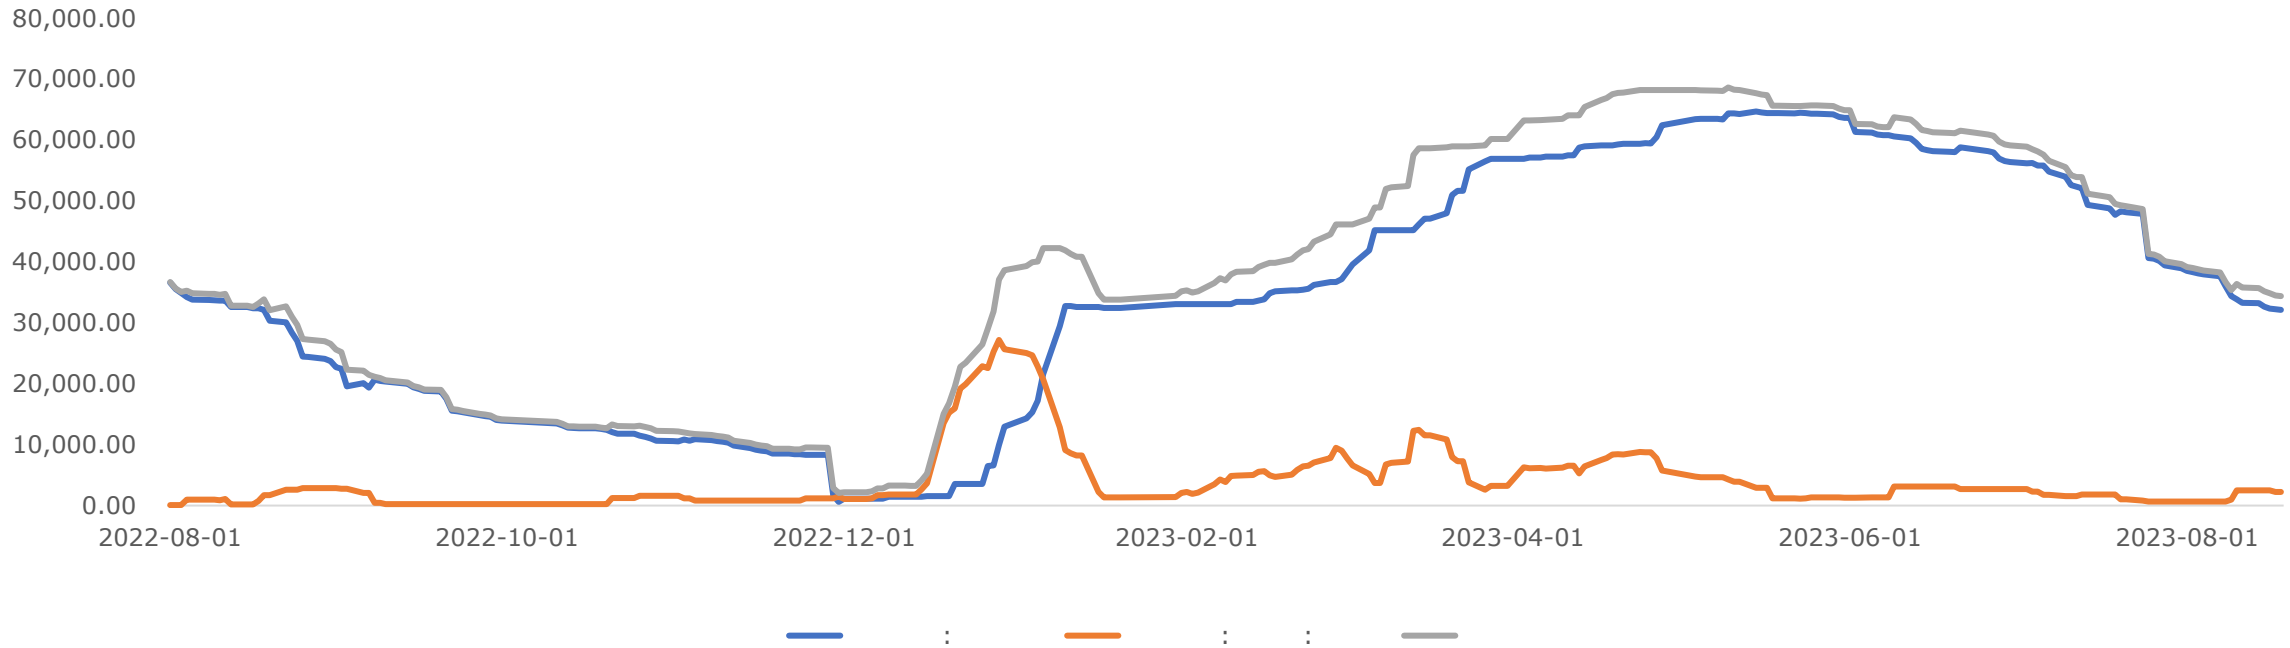

7000

-

A large dashed-line rectangular frame occupies the majority of the page. On the left side of this frame, there is a vertical list of red arrows. The list starts with a solid red square at the top left corner. Below it, there are four arrows pointing right, followed by a gap, then another four arrows pointing right, followed by another gap, and finally two more arrows pointing right. The rest of the frame is empty.

01

02

03

04

-
-

01

ICE 10

+