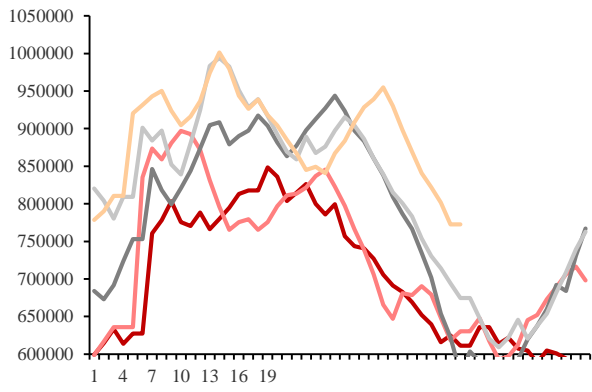

USDA

USDA EIA

9

	2014/15	2015/16	2016/17	2017/18	2018/19	2019/20	2020/21	2021/22	2022/23
	100.9	178.4	260.7	250.0	195.0	146.9	94.4	101.1	106.3
	249.8	265.0	216.0	196.0	201.0	196.0	191.0	216.0	216.0
	133.0	137.0	169.5	185.0	174.9	182.0	205.0	200.0	205.0
	63.0	64.0	74.0	83.0	86.0	85.0	88.0	85.0	85.0
	196.0	201.0	243.5	268.0	260.9	267.0	293.0	285.0	290.0
	53.8	64.0	-27.5	-72.0	-59.9	-71.0	-102.0	-69.0	-74.0
	5.3	3.2	2.5	3.5	4.5	7.6	29.6	21.9	17.0
	8.6	5.9	8.1	8.1	5.2	6.0	12.1	8.3	9.0
	9.1	8.3	5.2	4.4	0.7	3.7	8.7	11.0	5.0
	5.0	5.0	5.0	5.0	5.0	5.0	43.0	15.0	25.0
							25.0	28.0	15.0
	23.7	18.3	16.7	17.0	11.8	18.5	108.7	74.3	63.9
	178.4	260.7	250.0	195.0	146.9	94.4	101.1	106.3	96.2
	162.1	251.5	214.0	114.0	92.0	15.0	23.0	33.0	33.0
	16.3	9.2	36.0	81.0	54.9	79.4	78.1	73.3	63.2

10

11

12

13

14	15

16	17

18	19
-----------	-----------

20

21

Wind

22

23

Wind

24

25

Wind