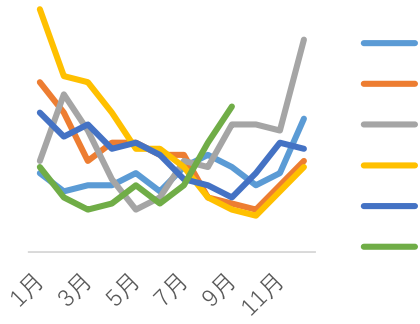

5000

11

11

10

130

11

11

11

		%					

wind

Wind

Wind

Wind

Wind

Wind

Wind

5-1 9-5

Wind

Wind

			2023	11	2
	150.02		57.8%		
92.07		77.28%		57.95	
34.35%	2	7.95		53.61%	
	USDA	10.20-10.26		2023/24	
103691		106118		2427	
135%				29982	
	35%		15%		5851
	83%		590		41%
	11913				
73459		73482		23	
229%	13585		231%		3289
		113			
	2023	10	26		2023/24
151.2			56.93%		45.3
	29.94%		148.3		44.2
29.78%		2.9	1.1		38.17%
		2023/24	50.7		
33.55		22.3		49.16	
	43.87				