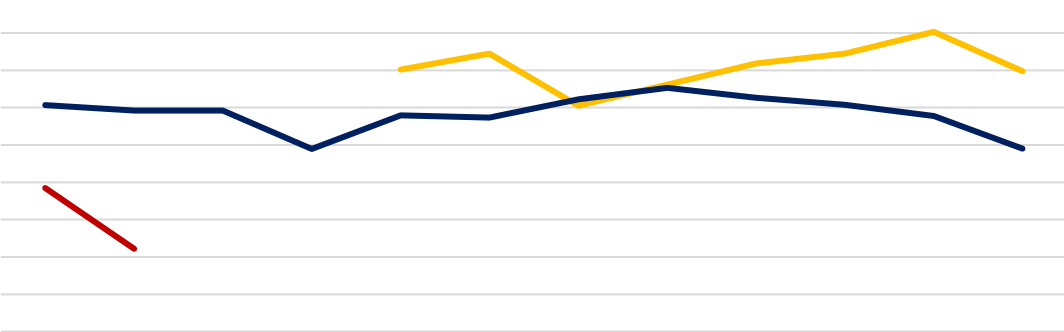

Mysteel

[Redacted Title]

[Redacted Title]

Legend for the first chart: blue, orange, grey, green, dark blue, red.

Legend for the second chart: blue, orange, grey, yellow, dark blue, red.

[Redacted Title]

[Redacted Title]

Legend for the third chart: blue, orange, grey, yellow, dark blue, red.

Legend for the fourth chart: yellow, dark blue, red.

不

SHFE

LME

COMEX

[Blank blue bar]

SHFE