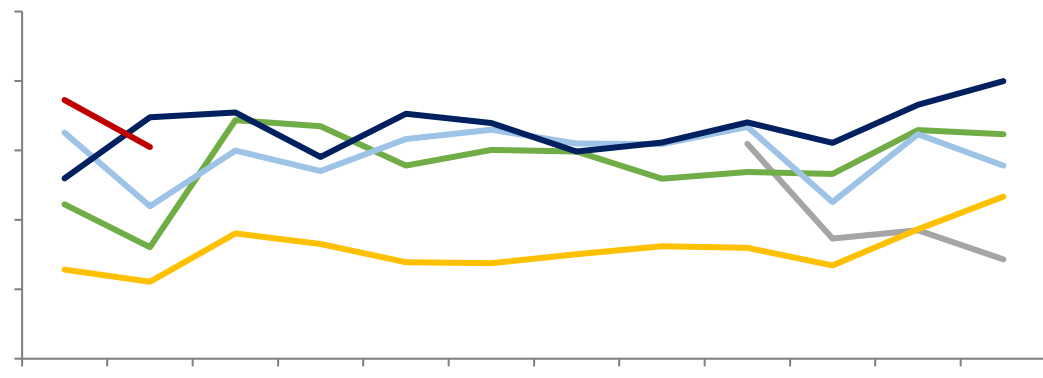

Mysteel

[Redacted Title]

[Redacted Title]

Legend for the first chart: blue, orange, grey, green, dark blue, red.

Legend for the second chart: blue, orange, grey, yellow, dark blue, red.

[Redacted Title]

[Redacted Title]

Legend for the third chart: blue, orange, grey, yellow, dark blue, red.

Legend for the fourth chart: yellow, dark blue, red.

不

SHFE

LME

COMEX

[Blank blue bar]

SHFE