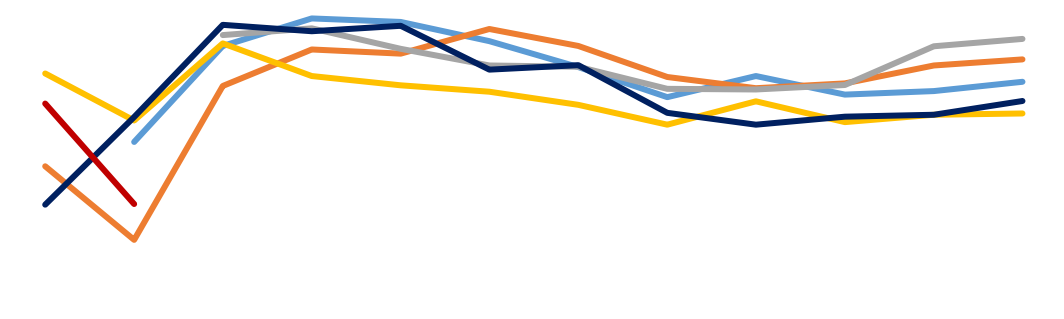

Mysteel

[Redacted Title]

[Redacted Title]

Legend for the first chart: blue, orange, grey, green, dark blue, red.

Legend for the second chart: blue, orange, grey, yellow, dark blue, red.

[Redacted Title]

[Redacted Title]

Legend for the third chart: blue, orange, grey, yellow, dark blue, red.

Legend for the fourth chart: yellow, dark blue, red.

不

SHFE

LME

COMEX

[Blank blue bar]

SHFE