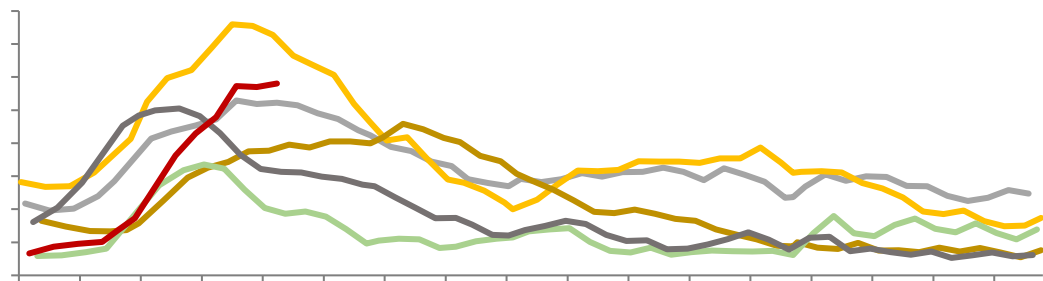

Mysteel

[Redacted Title]

[Redacted Title]

Legend for the first chart: blue, orange, grey, green, dark blue, red.

Legend for the second chart: blue, orange, grey, yellow, dark blue, red.

[Redacted Title]

[Redacted Title]

Legend for the third chart: blue, orange, grey, yellow, dark blue, red.

Legend for the fourth chart: yellow, dark blue, red.

不

SHFE

LME

COMEX

[Blank blue bar]

SHFE