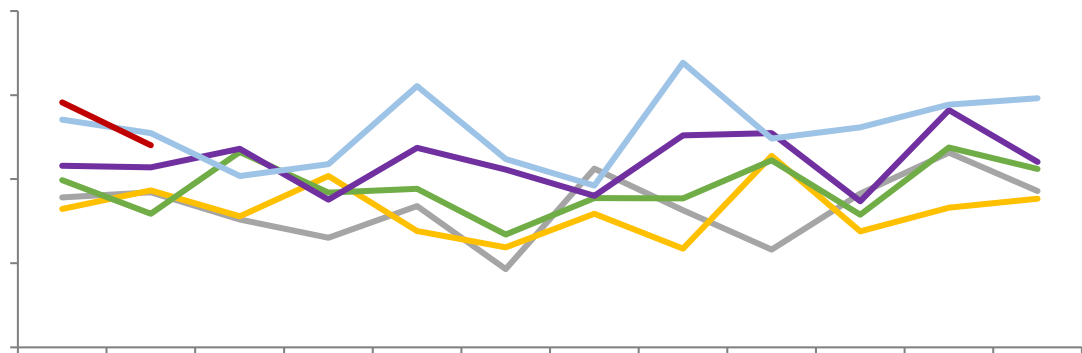

Mysteel

[Redacted Title]

[Redacted Title]

Legend for the first chart: blue, orange, grey, green, dark blue, red.

Legend for the second chart: blue, orange, grey, yellow, dark blue, red.

[Redacted Title]

[Redacted Title]

Legend for the third chart: blue, orange, grey, yellow, dark blue, red.

Legend for the fourth chart: yellow, dark blue, red.

不

SHFE

LME

COMEX

[Blank blue bar]

SHFE