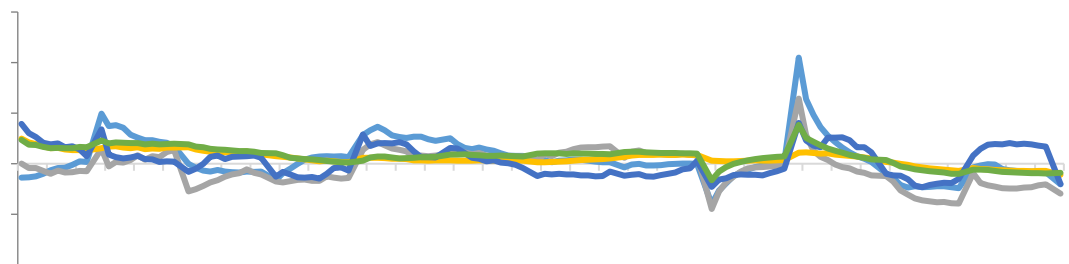

Mysteel

[Redacted Title]

[Redacted Title]

Legend for the first chart: blue, orange, grey, green, dark blue, red.

Legend for the second chart: blue, orange, grey, yellow, dark blue, red.

[Redacted Title]

[Redacted Title]

Legend for the third chart: blue, orange, grey, yellow, dark blue, red.

Legend for the fourth chart: yellow, dark blue, red.

不

SHFE

LME

COMEX

[Blank blue bar]

SHFE