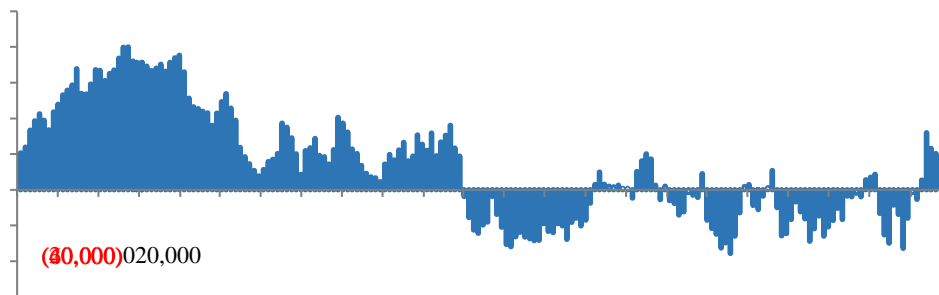

CFTC

CFTC

LME

Wind