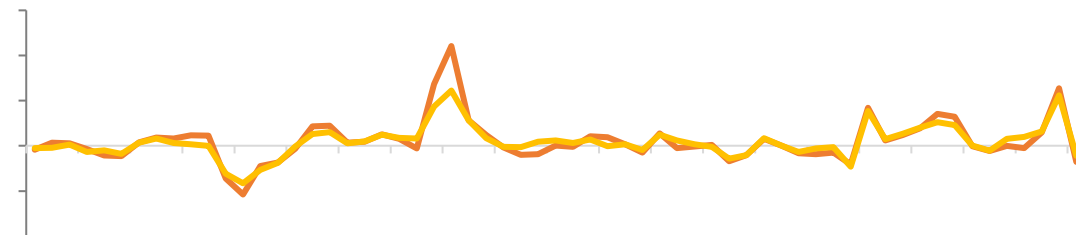

Mysteel

[Redacted Title]

[Redacted Title]

Legend for the first chart: blue, orange, grey, green, dark blue, red.

Legend for the second chart: blue, orange, grey, yellow, dark blue, red.

[Redacted Title]

[Redacted Title]

Legend for the third chart: blue, orange, grey, yellow, dark blue, red.

Legend for the fourth chart: yellow, dark blue, red.

不

SHFE

LME

COMEX

[Blank blue bar]

SHFE