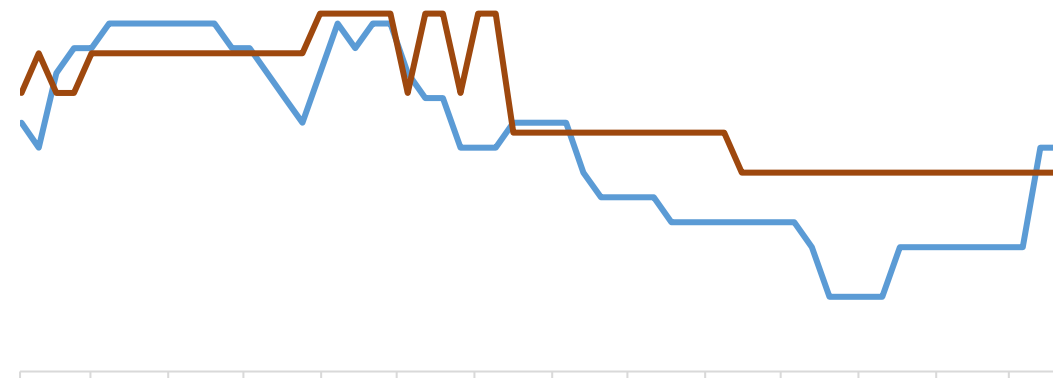

Mysteel

[Redacted Title]

[Redacted Title]

Legend for the first chart: blue, orange, grey, green, dark blue, red.

Legend for the second chart: blue, orange, grey, yellow, dark blue, red.

[Redacted Title]

[Redacted Title]

Legend for the third chart: blue, orange, grey, yellow, dark blue, red.

Legend for the fourth chart: yellow, dark blue, red.

不

SHFE

LME

COMEX

[Blank blue bar]

SHFE