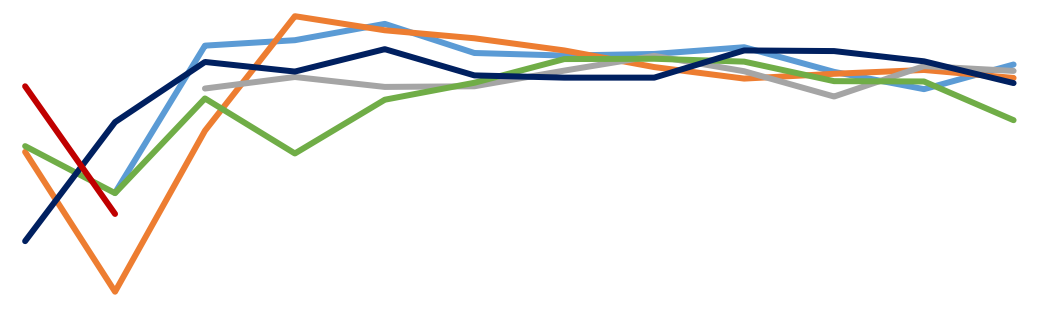

Mysteel

[Redacted Title]

[Redacted Title]

Legend for the first chart: blue, orange, grey, green, dark blue, red.

Legend for the second chart: blue, orange, grey, yellow, dark blue, red.

[Redacted Title]

[Redacted Title]

Legend for the third chart: blue, orange, grey, yellow, dark blue, red.

Legend for the fourth chart: yellow, dark blue, red.

不

SHFE

LME

COMEX

[Blank blue bar]

SHFE