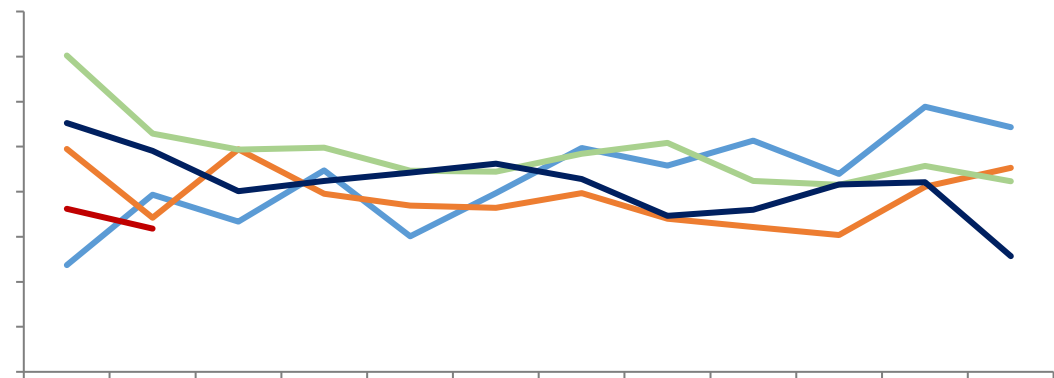

Mysteel

[Redacted Title]

[Redacted Title]

Legend for the first chart: blue, orange, grey, green, dark blue, red.

Legend for the second chart: blue, orange, grey, yellow, dark blue, red.

[Redacted Title]

[Redacted Title]

Legend for the third chart: blue, orange, grey, yellow, dark blue, red.

Legend for the fourth chart: yellow, dark blue, red.

不

SHFE

LME

COMEX

[Blank blue bar]

SHFE