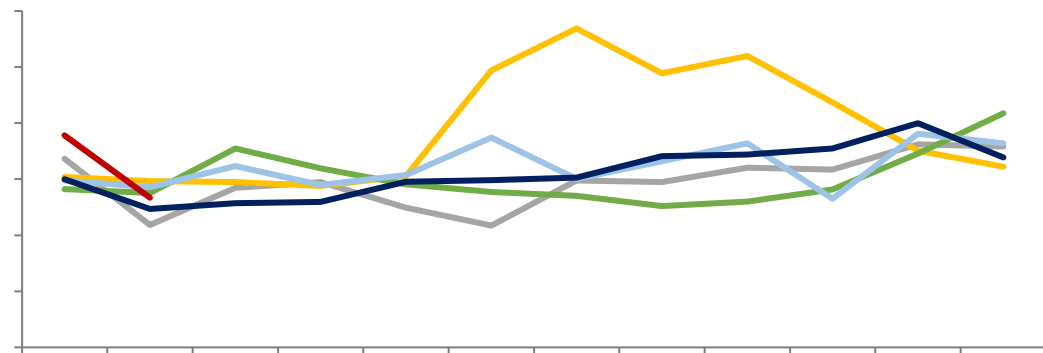

Mysteel

[Redacted Title]

[Redacted Title]

Legend for the first chart: blue, orange, grey, green, dark blue, red.

Legend for the second chart: blue, orange, grey, yellow, dark blue, red.

[Redacted Title]

[Redacted Title]

Legend for the third chart: blue, orange, grey, yellow, dark blue, red.

Legend for the fourth chart: yellow, dark blue, red.

不

SHFE

LME

COMEX

[Blank blue bar]

SHFE