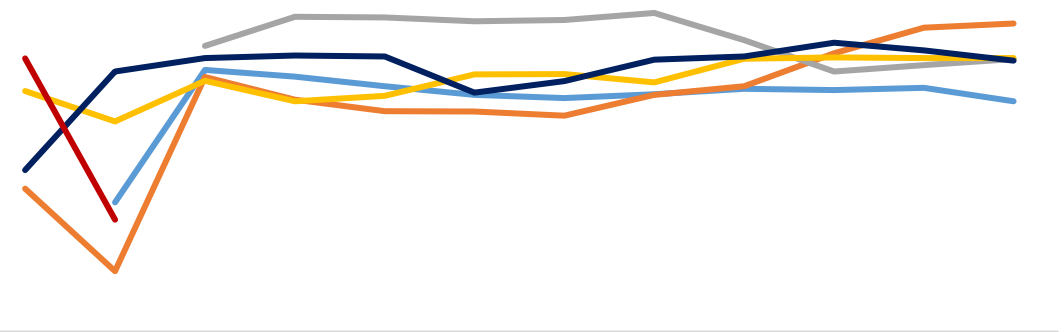

Mysteel

[Redacted Title]

[Redacted Title]

Legend for the first chart: blue, orange, grey, green, dark blue, red.

Legend for the second chart: blue, orange, grey, yellow, dark blue, red.

[Redacted Title]

[Redacted Title]

Legend for the third chart: blue, orange, grey, yellow, dark blue, red.

Legend for the fourth chart: yellow, dark blue, red.

不

SHFE

LME

COMEX

[Blank blue bar]

SHFE