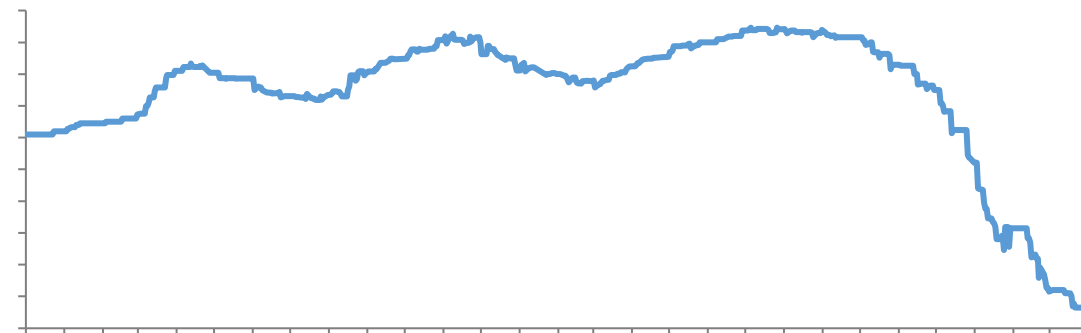

万

ICSG

CSPT

TC

Wind SMM

TC

SMM

Wind SMM

Mysteel

[Redacted Title]

[Redacted Title]

Legend for the first chart: blue, orange, grey, green, dark blue, red.

Legend for the second chart: blue, orange, grey, yellow, dark blue, red.

[Redacted Title]

[Redacted Title]

Legend for the third chart: blue, orange, grey, yellow, dark blue, red.

Legend for the fourth chart: yellow, dark blue, red.

不

SHFE

LME

COMEX

[Blank blue bar]

SHFE