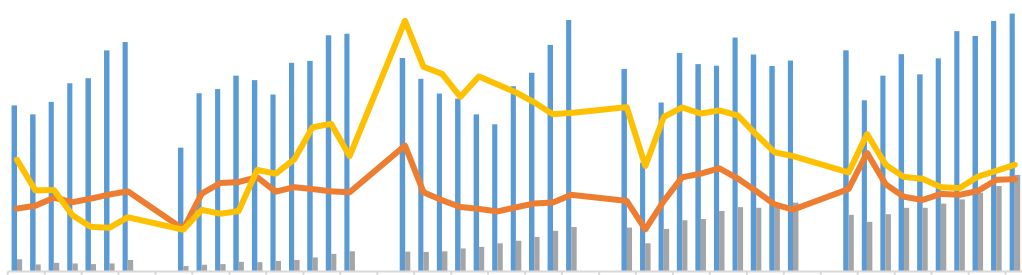

Mysteel

[Redacted Title]

[Redacted Title]

Legend for the first chart: blue, orange, grey, green, dark blue, red.

Legend for the second chart: blue, orange, grey, yellow, dark blue, red.

[Redacted Title]

[Redacted Title]

Legend for the third chart: blue, orange, grey, yellow, dark blue, red.

Legend for the fourth chart: yellow, dark blue, red.

不

SHFE

LME

COMEX

[Blank blue bar]

SHFE