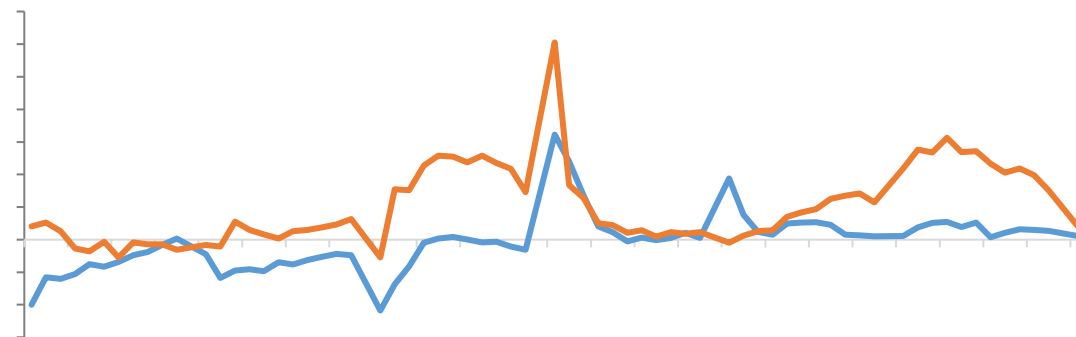

Mysteel

[Redacted Title]

[Redacted Title]

Legend for the first chart: blue, orange, grey, green, dark blue, red.

Legend for the second chart: blue, orange, grey, yellow, dark blue, red.

[Redacted Title]

[Redacted Title]

Legend for the third chart: blue, orange, grey, yellow, dark blue, red.

Legend for the fourth chart: yellow, dark blue, red.

不

SHFE

LME

COMEX

[Blank blue bar]

SHFE