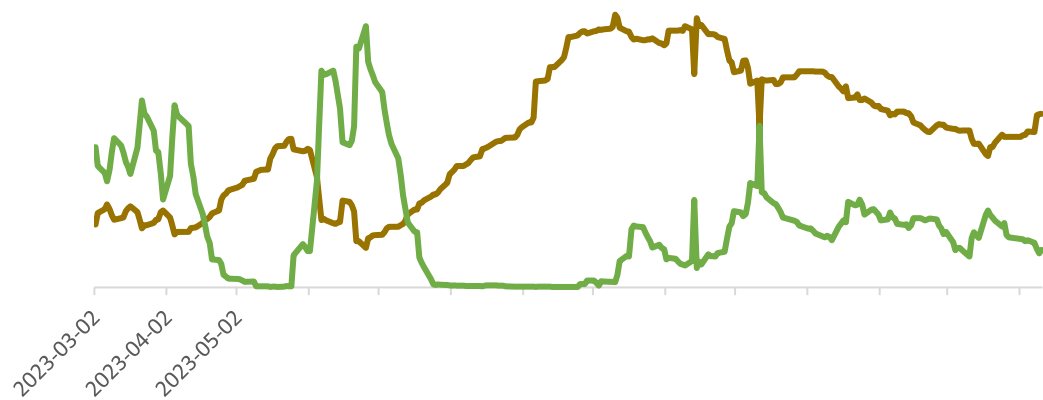

[Blank blue bar]

SHFE

LME