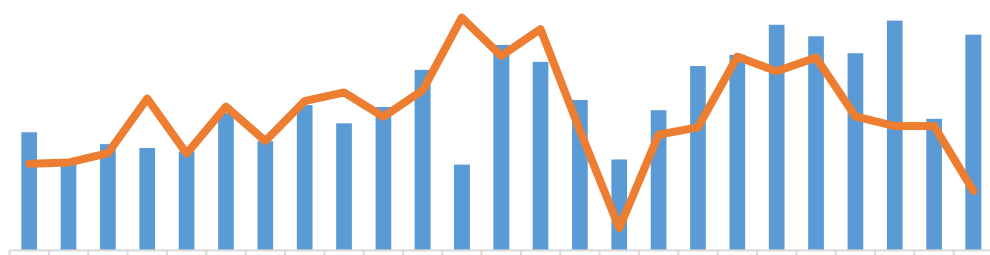

—

CSPT

TC

1-4

SMM

— 铜精矿现货冶炼盈亏平衡 — 铜精矿长单冶炼盈亏平衡

[Dark blue header bar]

Legend for the top-left chart: blue, orange, grey, yellow, red, dark blue.

[Dark blue header bar]

Legend for the top-right chart: blue, orange, grey, yellow, red, dark blue.

[Dark blue header bar]

Legend for the bottom-left chart: blue, orange, grey, yellow, dark blue.

[Dark blue header bar]

Legend for the bottom-right chart: blue, orange, grey, yellow, blue, dark blue.

[Redacted Title]

Legend for the first chart: Green line, Dark blue line, Red line.

[Redacted Title]

Legend for the second chart: Dark blue line, Light green line, Red line.