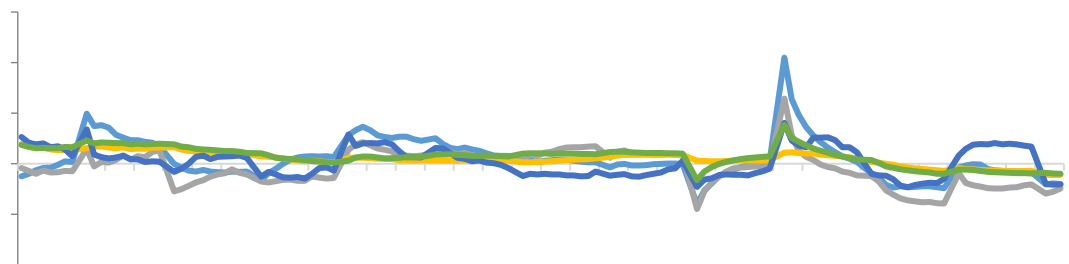

[Dark blue header bar]

Legend for the top-right chart: blue, orange, grey, yellow, red, dark blue.

[Dark blue header bar]

Legend for the bottom-left chart: blue, orange, grey, yellow, dark blue.

[Dark blue header bar]

Legend for the bottom-right chart: blue, orange, grey, yellow, blue, dark blue.

[Redacted Title]

Legend for the first chart: Green line, Dark blue line, Red line.

[Redacted Title]

Legend for the second chart: Dark blue line, Light green line, Red line.

[Redacted Title]

Legend for the third chart: Light blue line, Orange line, Grey line, Green line, Dark blue line, Red line.

[Redacted Title]

Legend for the fourth chart: Light blue line, Dark blue line, Green line, Red line.

Blue bar chart header

Orange and yellow line chart header

Blue bar chart header

Orange and blue line chart header

LME

COMEX

SHFE

LME