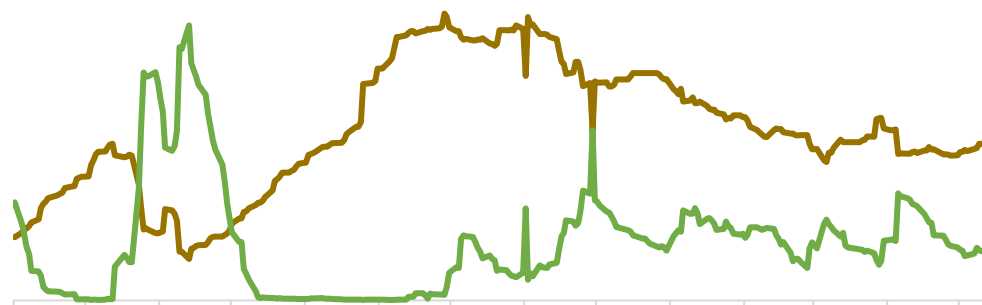

[Blank blue header bar]

SHFE

LME