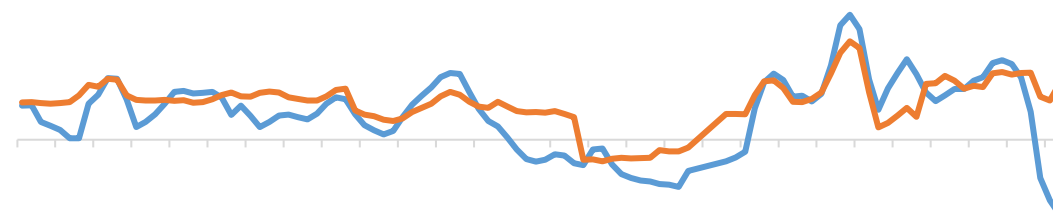

—

CSPT

TC

1-4

SMM

— 铜精矿现货冶炼盈亏平衡 — 铜精矿长单冶炼盈亏平衡

[Dark blue header bar]

Legend for the top-left chart: blue, orange, grey, yellow, red, dark blue.

[Dark blue header bar]

Legend for the top-right chart: blue, orange, grey, yellow, red, dark blue.

[Dark blue header bar]

Legend for the bottom-left chart: blue, orange, grey, yellow, dark blue.

[Dark blue header bar]

Legend for the bottom-right chart: blue, orange, grey, yellow, blue, dark blue.

[Redacted Title]

Legend for the first chart: Green line, Dark blue line, Red line.

[Redacted Title]

Legend for the second chart: Dark blue line, Light green line, Red line.