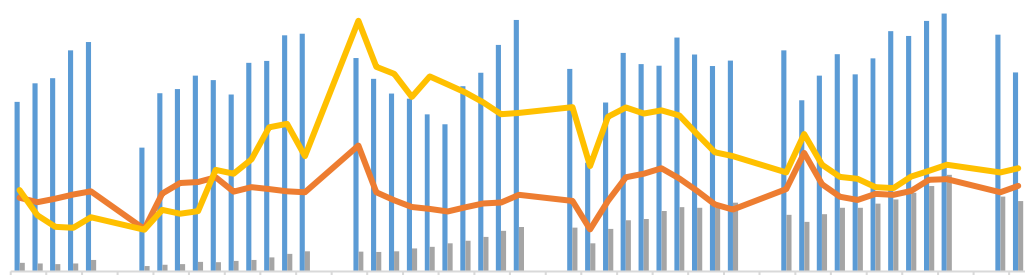

[Dark blue header bar]

Legend for the top-right chart: blue, orange, grey, yellow, red, dark blue.

[Dark blue header bar]

Legend for the bottom-left chart: blue, orange, grey, yellow, dark blue.

[Dark blue header bar]

Legend for the bottom-right chart: blue, orange, grey, yellow, blue, dark blue.

[Redacted Title]

Legend for the first chart: Green line, Dark blue line, Red line.

[Redacted Title]

Legend for the second chart: Dark blue line, Light green line, Red line.

[Redacted Title]

Legend for the third chart: Light blue line, Orange line, Grey line, Green line, Dark blue line, Red line.

[Redacted Title]

Legend for the fourth chart: Light blue line, Dark blue line, Green line, Red line.

Blue bar chart header

Orange and yellow line chart header

Blue bar chart header

Orange and blue line chart header

LME

COMEX

SHFE

LME