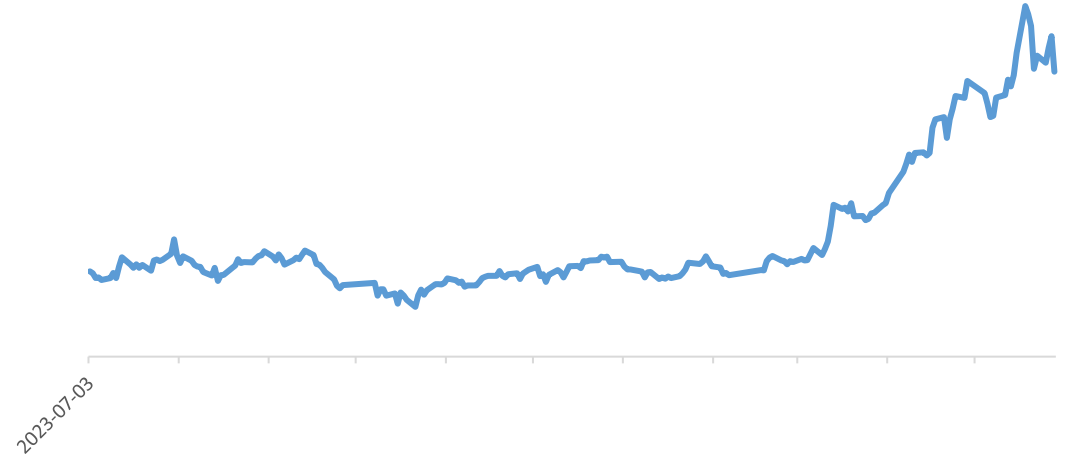

LME

¥ 1110

✓

✓