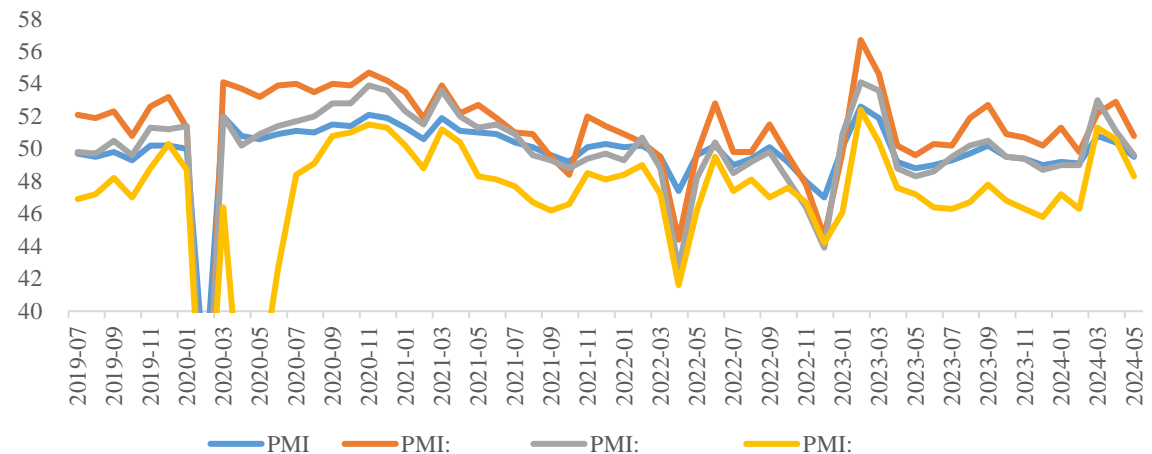

— — — — —

PMI

— PMI — PMI: — PMI: — PMI: