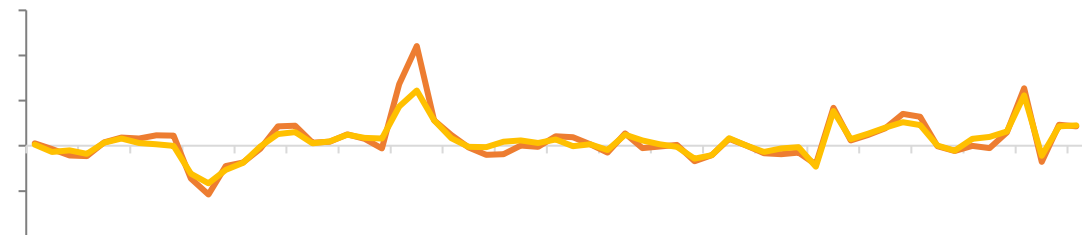

[Dark blue header bar]

Legend for the top-right chart: blue, orange, grey, yellow, red, dark blue.

[Dark blue header bar]

Legend for the bottom-left chart: blue, orange, grey, yellow, dark blue.

[Dark blue header bar]

Legend for the bottom-right chart: blue, orange, grey, yellow, blue, dark blue.

[Redacted Title]

Legend for the first chart: Green line, Dark blue line, Red line.

[Redacted Title]

Legend for the second chart: Dark blue line, Light green line, Red line.

[Redacted Title]

Legend for the third chart: Light blue line, Orange line, Grey line, Green line, Dark blue line, Red line.

[Redacted Title]

Legend for the fourth chart: Light blue line, Dark blue line, Green line, Red line.

Blue bar chart header

Orange and yellow line chart header

Blue bar chart header

Orange and blue line chart header

LME

COMEX

SHFE

LME