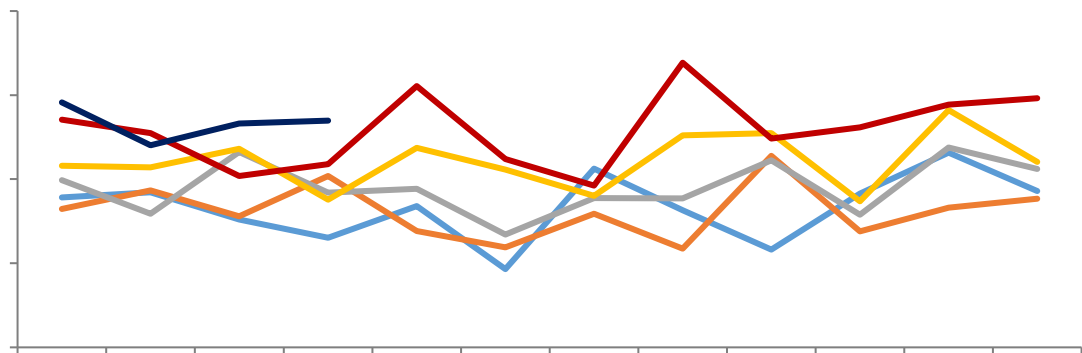

—

CSPT

TC

1-4

SMM

— 铜精矿现货冶炼盈亏平衡 — 铜精矿长单冶炼盈亏平衡

[Dark blue header bar]

Legend for the top-left chart: blue, orange, grey, yellow, red, dark blue.

[Dark blue header bar]

Legend for the top-right chart: blue, orange, grey, yellow, red, dark blue.

[Dark blue header bar]

Legend for the bottom-left chart: blue, orange, grey, yellow, dark blue.

[Dark blue header bar]

Legend for the bottom-right chart: blue, orange, grey, yellow, blue, dark blue.

[Redacted Title]

Legend for the first chart: Green line, Dark blue line, Red line.

[Redacted Title]

Legend for the second chart: Dark blue line, Light green line, Red line.