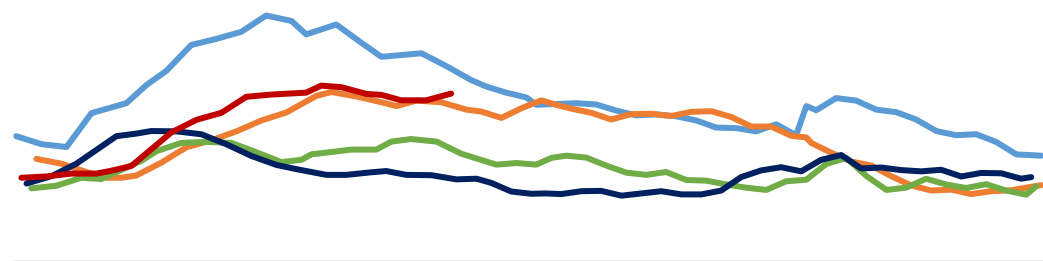

[Blank blue header bar]

SHFE