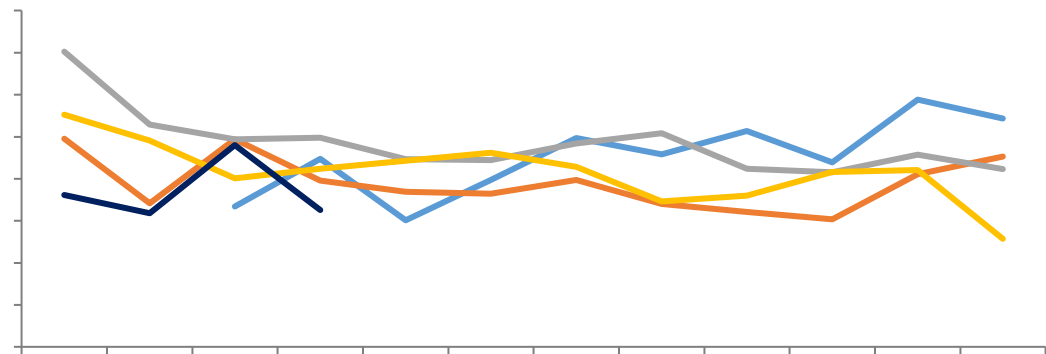

—

CSPT

TC

1-4

SMM

— 铜精矿现货冶炼盈亏平衡 — 铜精矿长单冶炼盈亏平衡

[Dark blue header bar]

Legend for the top-left chart: blue, orange, grey, yellow, red, dark blue.

[Dark blue header bar]

Legend for the top-right chart: blue, orange, grey, yellow, red, dark blue.

[Dark blue header bar]

Legend for the bottom-left chart: blue, orange, grey, yellow, dark blue.

[Dark blue header bar]

Legend for the bottom-right chart: blue, orange, grey, yellow, blue, dark blue.

[Redacted Title]

Legend for the first chart: Green line, Dark blue line, Red line.

[Redacted Title]

Legend for the second chart: Dark blue line, Light green line, Red line.