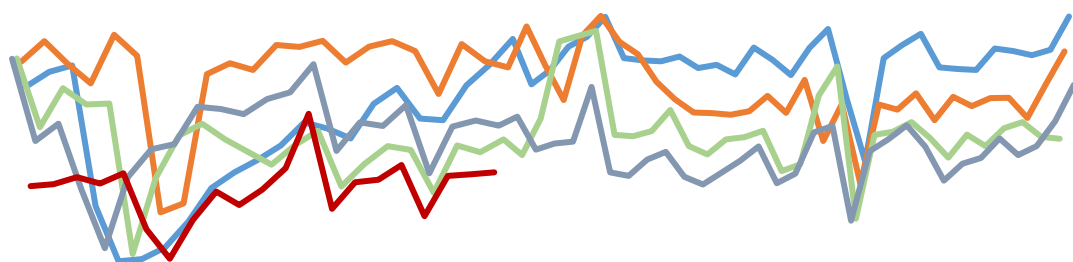

PMI

30

:

— — — — —

PMI

— PMI — PMI: — PMI: — PMI:

— — —