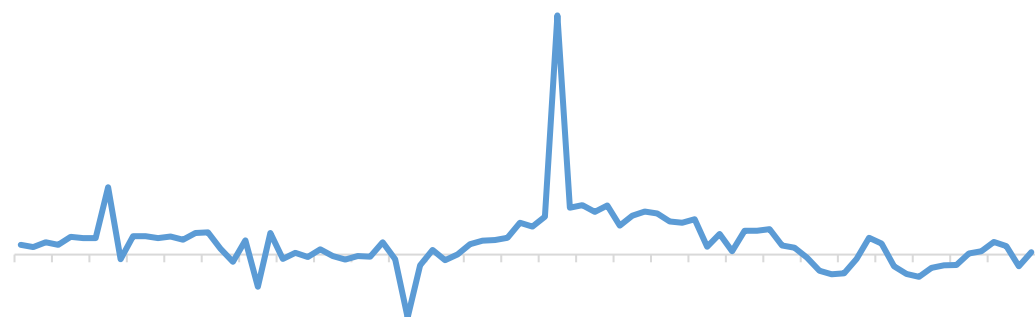

PMI

30

:

— — — — —

PMI

— PMI — PMI: — PMI: — PMI:

— — —