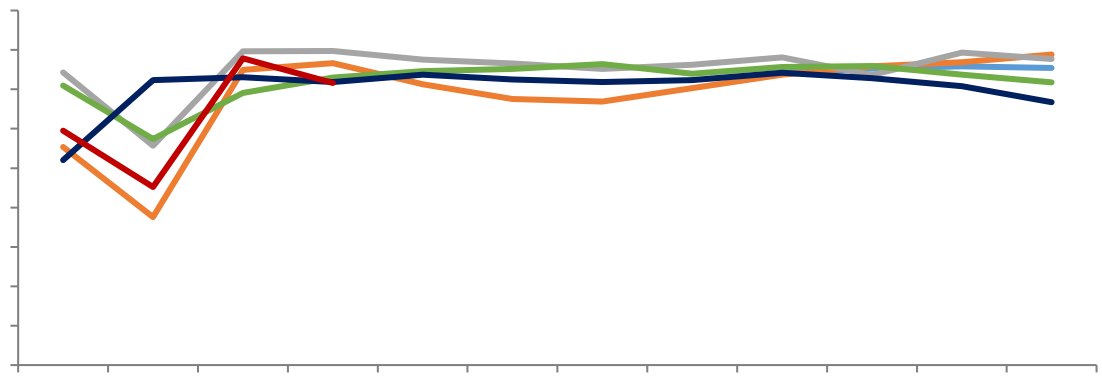

[Dark blue header bar]

Legend for the top-right chart: blue, orange, grey, yellow, red, dark blue.

[Dark blue header bar]

Legend for the bottom-left chart: blue, orange, grey, yellow, dark blue.

[Dark blue header bar]

Legend for the bottom-right chart: blue, orange, grey, yellow, blue, dark blue.

[Redacted Title]

Legend for the first chart: Green line, Dark blue line, Red line.

[Redacted Title]

Legend for the second chart: Dark blue line, Light green line, Red line.

[Redacted Title]

Legend for the third chart: Light blue line, Orange line, Grey line, Green line, Dark blue line, Red line.

[Redacted Title]

Legend for the fourth chart: Light blue line, Dark blue line, Green line, Red line.