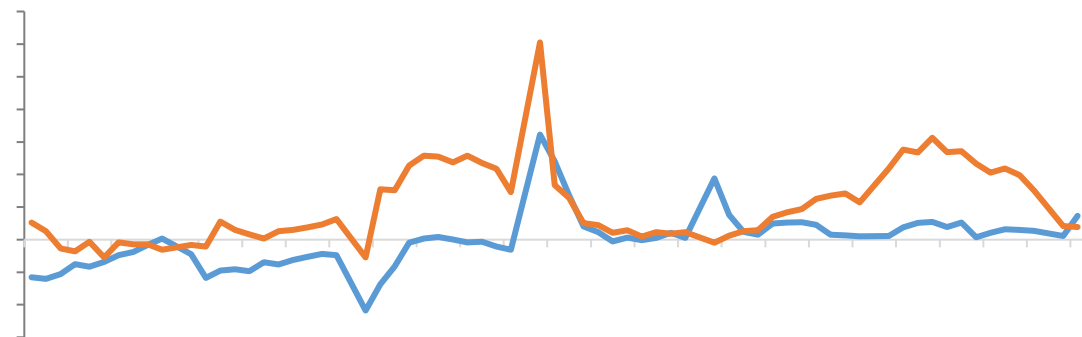

[Dark blue header bar]

Legend for the top-right chart: blue, orange, grey, yellow, red, dark blue.

[Dark blue header bar]

Legend for the bottom-left chart: blue, orange, grey, yellow, dark blue.

[Dark blue header bar]

Legend for the bottom-right chart: blue, orange, grey, yellow, blue, dark blue.

[Redacted Title]

Legend for the first chart: Green line, Dark blue line, Red line.

[Redacted Title]

Legend for the second chart: Dark blue line, Light green line, Red line.

[Redacted Title]

Legend for the third chart: Light blue line, Orange line, Grey line, Green line, Dark blue line, Red line.

[Redacted Title]

Legend for the fourth chart: Light blue line, Dark blue line, Green line, Red line.

Blue bar chart header

Orange and yellow line chart header

Blue bar chart header

Orange and blue line chart header

LME

COMEX

SHFE

LME