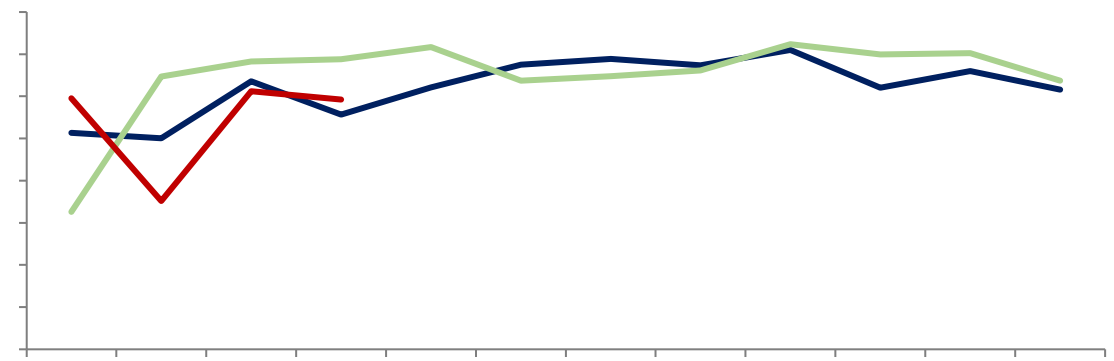

[Dark blue header bar]

Legend for the top-right chart: blue, orange, grey, yellow, red, dark blue.

[Dark blue header bar]

Legend for the bottom-left chart: blue, orange, grey, yellow, dark blue.

[Dark blue header bar]

Legend for the bottom-right chart: blue, orange, grey, yellow, blue, dark blue.

[Redacted Title]

Legend for the first chart: Green line, Dark blue line, Red line.

[Redacted Title]

Legend for the second chart: Dark blue line, Light green line, Red line.

[Redacted Title]

Legend for the third chart: Light blue line, Orange line, Grey line, Green line, Dark blue line, Red line.

[Redacted Title]

Legend for the fourth chart: Light blue line, Dark blue line, Green line, Red line.