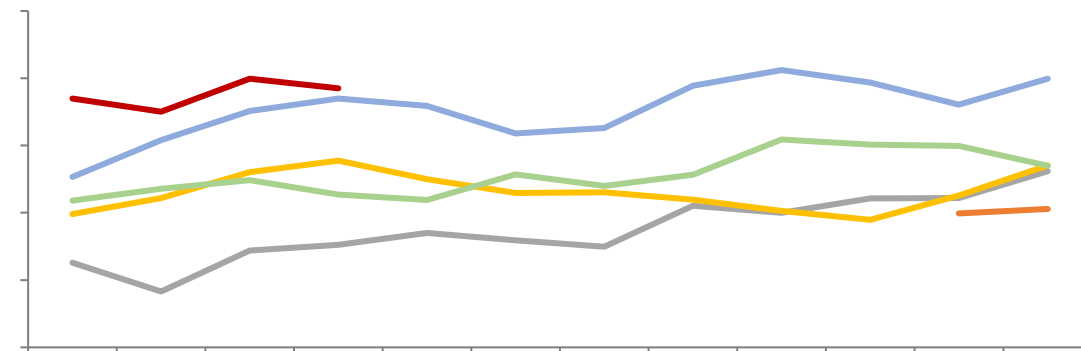

—

CSPT

TC

1-4

SMM

— 铜精矿现货冶炼盈亏平衡 — 铜精矿长单冶炼盈亏平衡

[Dark blue header bar]

Legend for the top-left chart: blue, orange, grey, yellow, red, dark blue.

[Dark blue header bar]

Legend for the top-right chart: blue, orange, grey, yellow, red, dark blue.

[Dark blue header bar]

Legend for the bottom-left chart: blue, orange, grey, yellow, dark blue.

[Dark blue header bar]

Legend for the bottom-right chart: blue, orange, grey, yellow, blue, dark blue.

[Redacted Title]

Legend for the first chart: Green line, Dark blue line, Red line.

[Redacted Title]

Legend for the second chart: Dark blue line, Light green line, Red line.