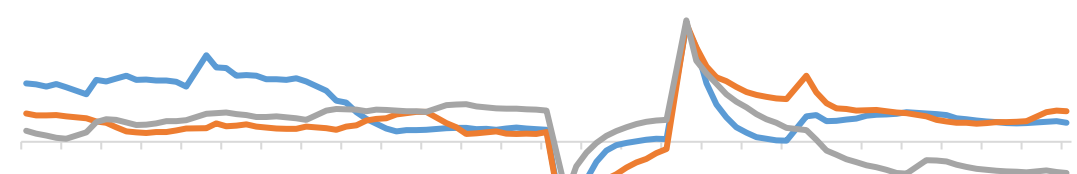

PMI

30

:

— — — — —

PMI

— PMI — PMI: — PMI: — PMI:

— — —