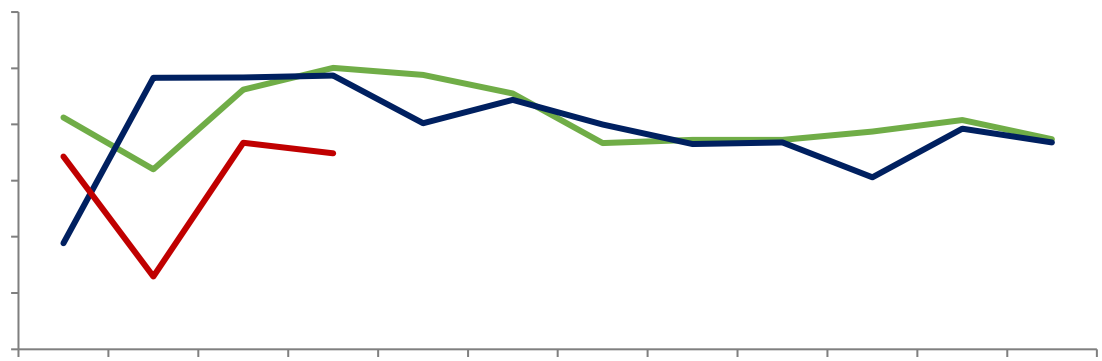

—

CSPT

TC

1-4

SMM

— 铜精矿现货冶炼盈亏平衡 — 铜精矿长单冶炼盈亏平衡

[Dark blue header bar]

Legend for the top-left chart: blue, orange, grey, yellow, red, dark blue.

[Dark blue header bar]

Legend for the top-right chart: blue, orange, grey, yellow, red, dark blue.

[Dark blue header bar]

Legend for the bottom-left chart: blue, orange, grey, yellow, dark blue.

[Dark blue header bar]

Legend for the bottom-right chart: blue, orange, grey, yellow, blue, dark blue.

[Redacted Title]

Legend for the first chart: Green line, Dark blue line, Red line.

[Redacted Title]

Legend for the second chart: Dark blue line, Light green line, Red line.

[Redacted Title]

Legend for the third chart: Light blue line, Orange line, Grey line, Green line, Dark blue line, Red line.

[Redacted Title]

Legend for the fourth chart: Light blue line, Dark blue line, Green line, Red line.