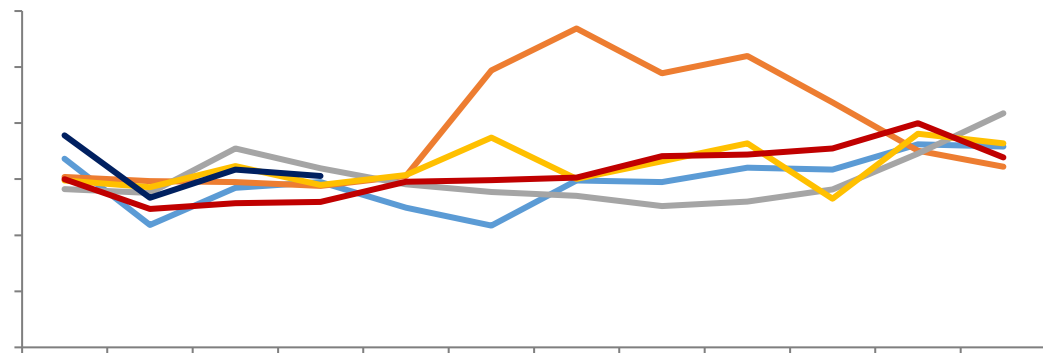

—

CSPT

TC

1-4

SMM

— 铜精矿现货冶炼盈亏平衡 — 铜精矿长单冶炼盈亏平衡

[Dark blue header bar]

Legend for the top-left chart: blue, orange, grey, yellow, red, dark blue.

[Dark blue header bar]

Legend for the top-right chart: blue, orange, grey, yellow, red, dark blue.

[Dark blue header bar]

Legend for the bottom-left chart: blue, orange, grey, yellow, dark blue.

[Dark blue header bar]

Legend for the bottom-right chart: blue, orange, grey, yellow, blue, dark blue.

[Redacted Title]

Legend for the first chart: Green line, Dark blue line, Red line.

[Redacted Title]

Legend for the second chart: Dark blue line, Light green line, Red line.