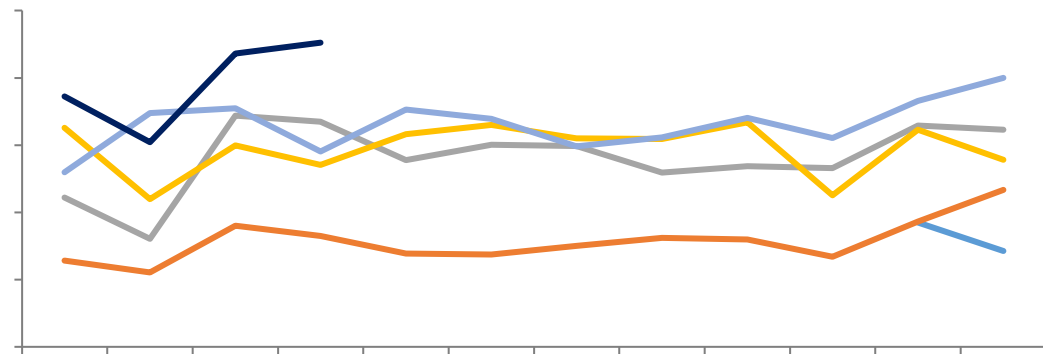

[Dark blue header bar]

Legend for the top-right chart: blue, orange, grey, yellow, red, dark blue.

[Dark blue header bar]

Legend for the bottom-left chart: blue, orange, grey, yellow, dark blue.

[Dark blue header bar]

Legend for the bottom-right chart: blue, orange, grey, yellow, blue, dark blue.

[Redacted Title]

Legend for the first chart: Green line, Dark blue line, Red line.

[Redacted Title]

Legend for the second chart: Dark blue line, Light green line, Red line.

[Redacted Title]

Legend for the third chart: Light blue line, Orange line, Grey line, Green line, Dark blue line, Red line.

[Redacted Title]

Legend for the fourth chart: Light blue line, Dark blue line, Green line, Red line.