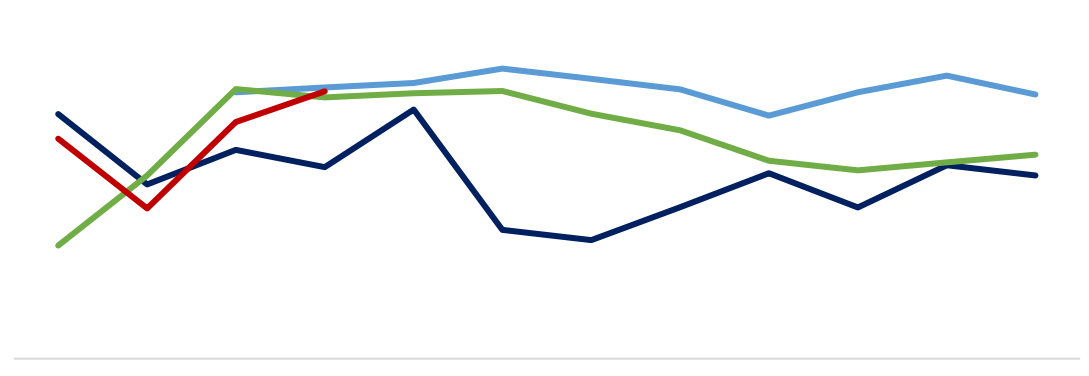

[Dark blue header bar]

Legend for the top-right chart: blue, orange, grey, yellow, red, dark blue.

[Dark blue header bar]

Legend for the bottom-left chart: blue, orange, grey, yellow, dark blue.

[Dark blue header bar]

Legend for the bottom-right chart: blue, orange, grey, yellow, blue, dark blue.

[Redacted Title]

Legend for the first chart: Green line, Dark blue line, Red line.

[Redacted Title]

Legend for the second chart: Dark blue line, Light green line, Red line.

[Redacted Title]

Legend for the third chart: Light blue line, Orange line, Grey line, Green line, Dark blue line, Red line.

[Redacted Title]

Legend for the fourth chart: Light blue line, Dark blue line, Green line, Red line.