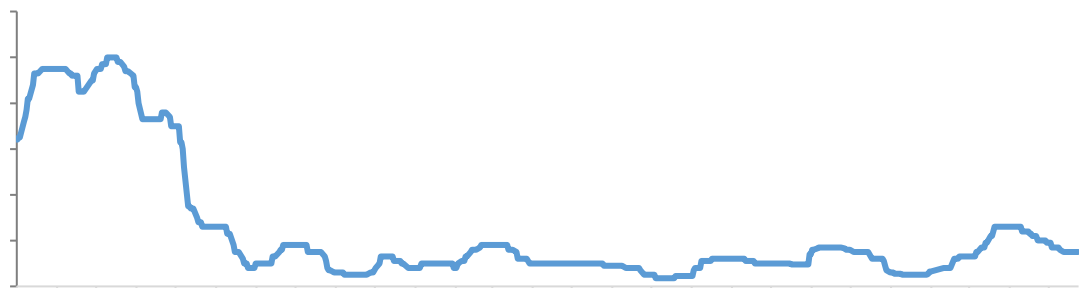

—

CSPT

TC

1-4

SMM

— 铜精矿现货冶炼盈亏平衡 — 铜精矿长单冶炼盈亏平衡

[Dark blue header bar]

Legend for the top-left chart: blue, orange, grey, yellow, red, dark blue.

[Dark blue header bar]

Legend for the top-right chart: blue, orange, grey, yellow, red, dark blue.

[Dark blue header bar]

Legend for the bottom-left chart: blue, orange, grey, yellow, dark blue.

[Dark blue header bar]

Legend for the bottom-right chart: blue, orange, grey, yellow, blue, dark blue.

[Redacted Title]

Legend for the first chart: Green line, Dark blue line, Red line.

[Redacted Title]

Legend for the second chart: Dark blue line, Light green line, Red line.