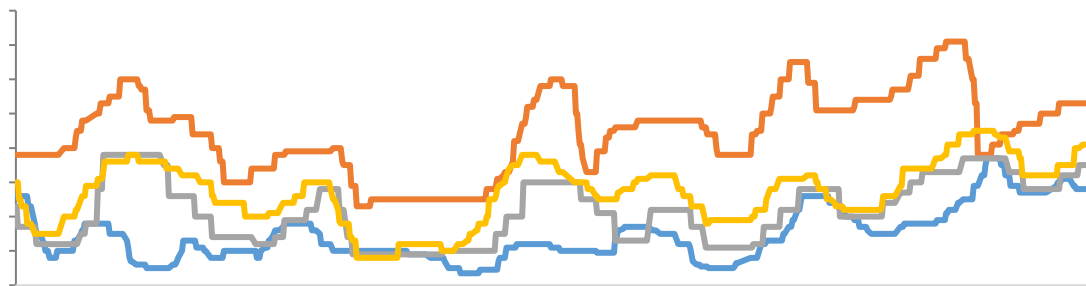

TC

TC

CSPT

Wind SMM

1-9

+5.6% 9

100.43

-0.76%

Bar and Line Chart

■

—

Line Chart

—

—

—

—

[Dark blue header bar]

[Dark blue header bar]

Legend for the top-left chart: blue, orange, grey, yellow, red, dark blue.

Legend for the top-right chart: blue, orange, grey, yellow, red, dark blue.

[Dark blue header bar]