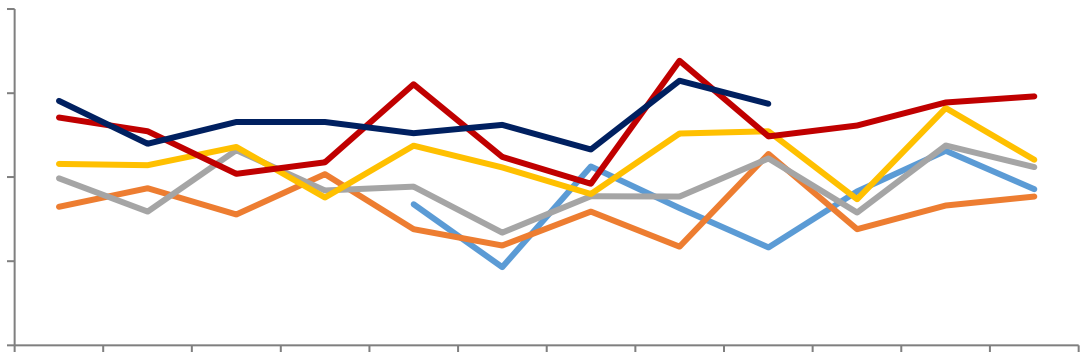

Bar and Line Chart

■

—

Line Chart

—

—

—

—

SMM

—

—

—

—

—

: (98%):

Wind SMM

[Dark blue header bar]

[Dark blue header bar]

Legend for the top-left chart: blue, orange, grey, yellow, red, dark blue.

Legend for the top-right chart: blue, orange, grey, yellow, red, dark blue.

[Dark blue header bar]

[Dark blue header bar]

Legend for the bottom-left chart: blue, orange, grey, yellow, dark blue.

Legend for the bottom-right chart: blue, orange, grey, yellow, dark blue.

[Redacted Title]

Legend for the first chart: green, dark blue, red