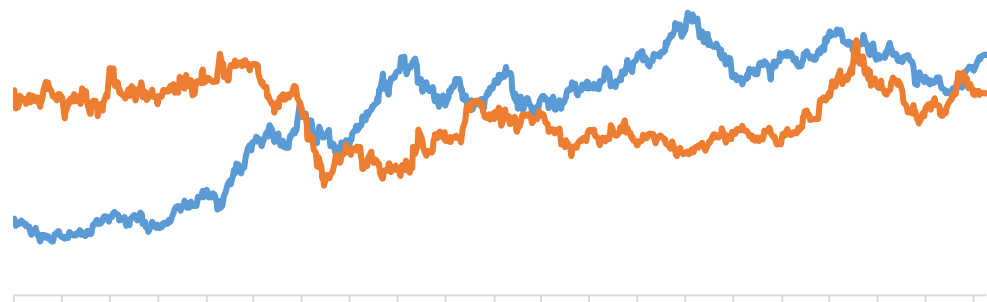

01

02

03

04

05

06

— (Blue line)
— (Grey line)

⋮
⋮

1991-03-08

ISM

— (Blue line) : (ISM): PMI — (Orange line) :ISM: PMI:
— (Grey line) :ISM: PMI:

GDP

LME

10

—

—

E

10 PMI 50.1

30

:

:

PMI

Blank blue bar

Blank blue bar