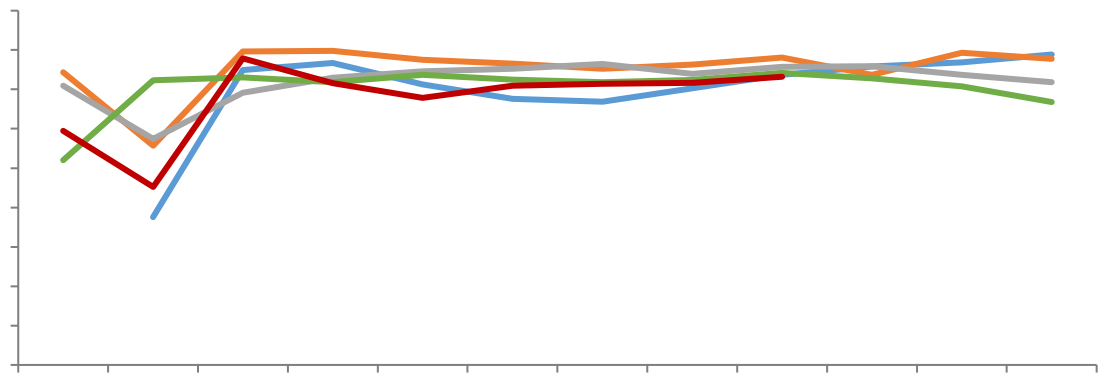

[Dark blue header bar]

[Dark blue header bar]

Legend for the top-left chart: blue, orange, grey, yellow, red, dark blue.

Legend for the top-right chart: blue, orange, grey, yellow, red, dark blue.

[Dark blue header bar]

[Dark blue header bar]

Legend for the bottom-left chart: blue, orange, grey, yellow, dark blue.

Legend for the bottom-right chart: blue, orange, grey, yellow, dark blue.

[Redacted Title]

Legend for the first chart: green, dark blue, red

[Redacted Title]

Legend for the second chart: dark blue, green, red

[Redacted Title]

Legend for the third chart: blue, orange, grey, green, red

[Redacted Title]

Legend for the fourth chart: blue, dark blue, green, red