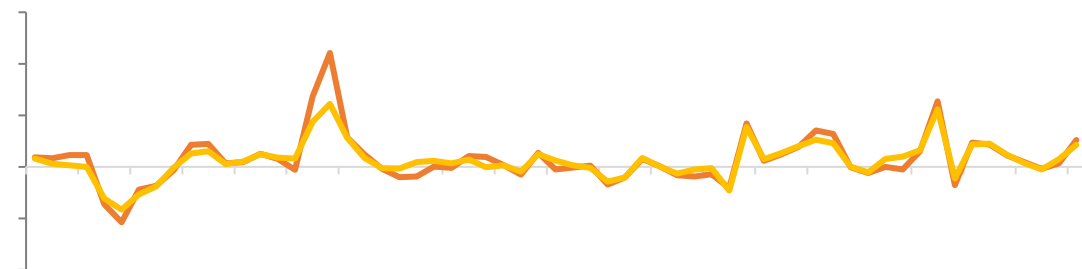

[Redacted text]

[Redacted text]