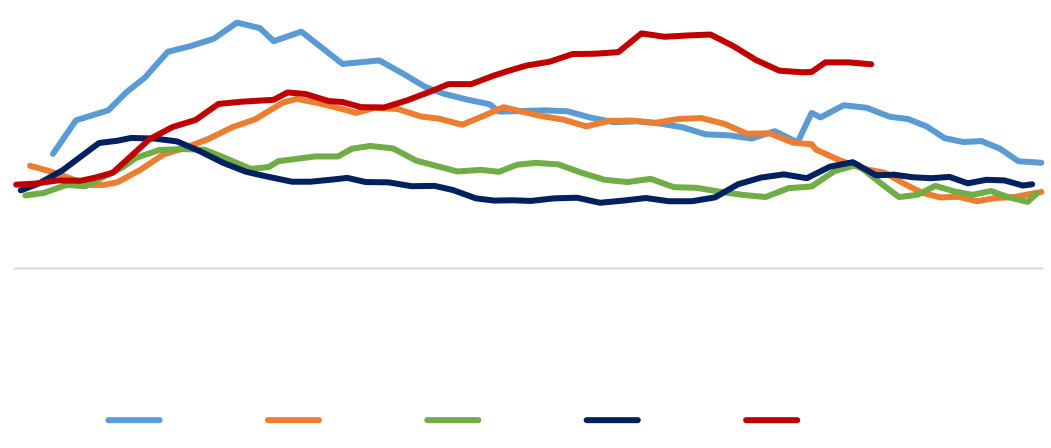

[Redacted]

SHFE