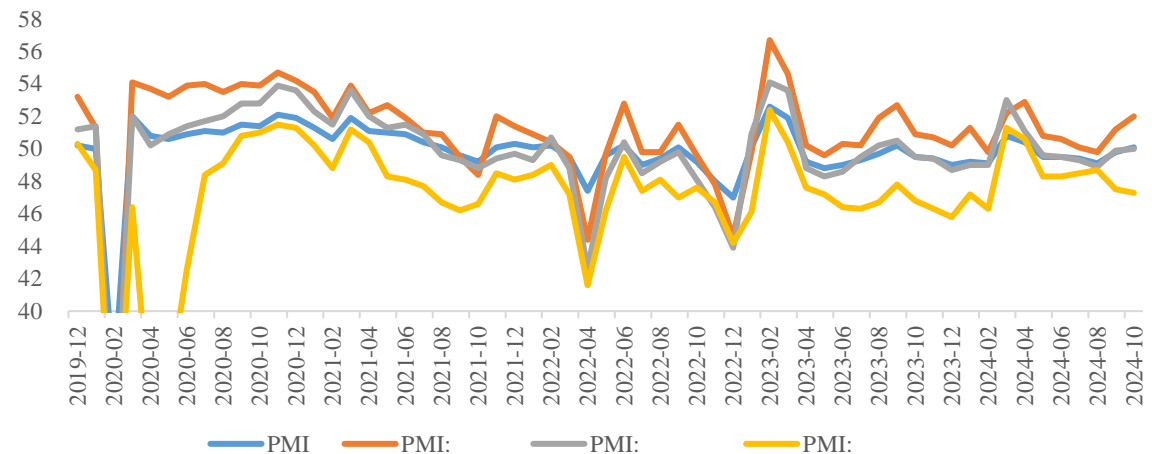

E

10 PMI 50.1

30

:

:

PMI

Blank blue bar

Blank blue bar

TC

TC

CSPT

Wind SMM

1-9

+5.6% 9

100.43

-0.76%

Bar and Line Chart

■

—

Line Chart

—

—

—

—