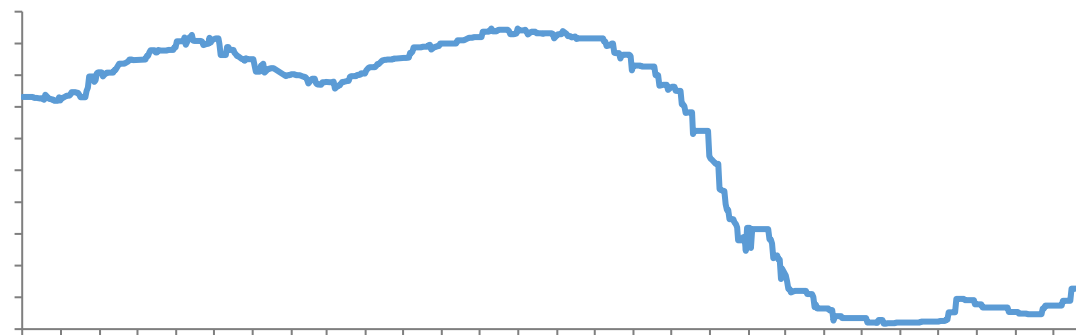

TC

TC

CSPT

Wind SMM

1-9

+5.6% 9

100.43

-0.76%

Bar and Line Chart

■

—

Line Chart

—

—

—

—