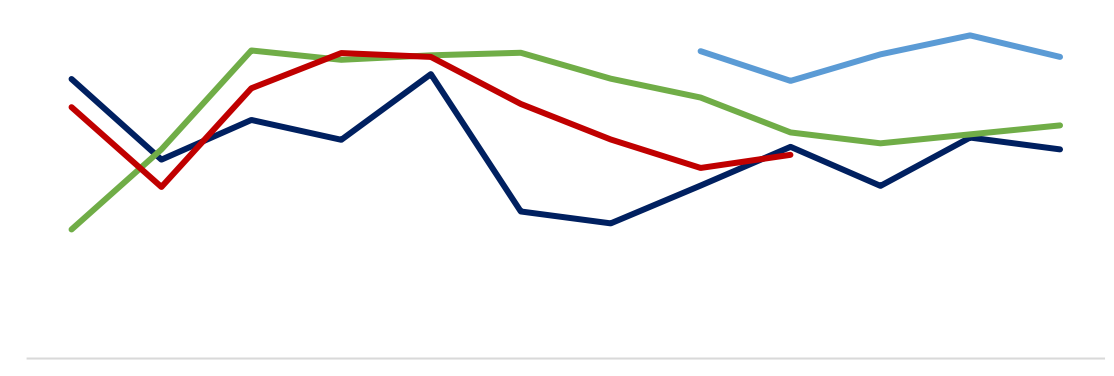

[Dark blue header bar]

[Dark blue header bar]

Legend for the top-left chart: blue, orange, grey, yellow, red, dark blue.

Legend for the top-right chart: blue, orange, grey, yellow, red, dark blue.

[Dark blue header bar]

[Dark blue header bar]

Legend for the bottom-left chart: blue, orange, grey, yellow, dark blue.

Legend for the bottom-right chart: blue, orange, grey, yellow, dark blue.

[Redacted Title]

Legend for the first chart: green, dark blue, red

[Redacted Title]

Legend for the second chart: dark blue, green, red

[Redacted Title]

Legend for the third chart: blue, orange, grey, green, red

[Redacted Title]

Legend for the fourth chart: blue, dark blue, green, red