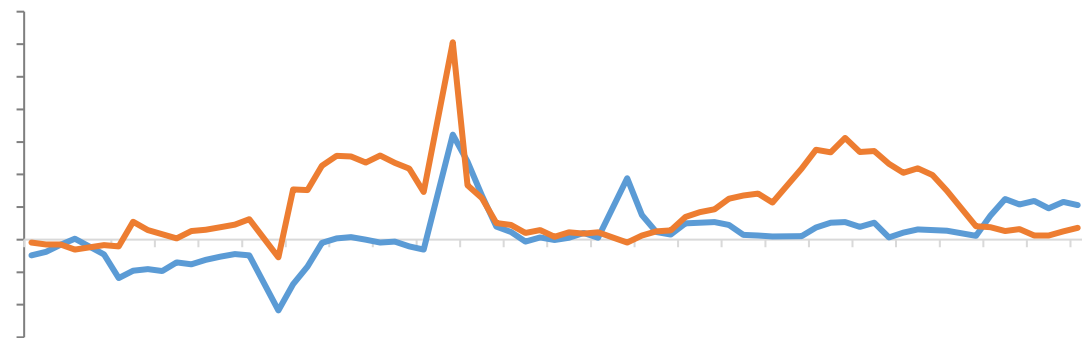

—
—

[Redacted text]

[Redacted text]