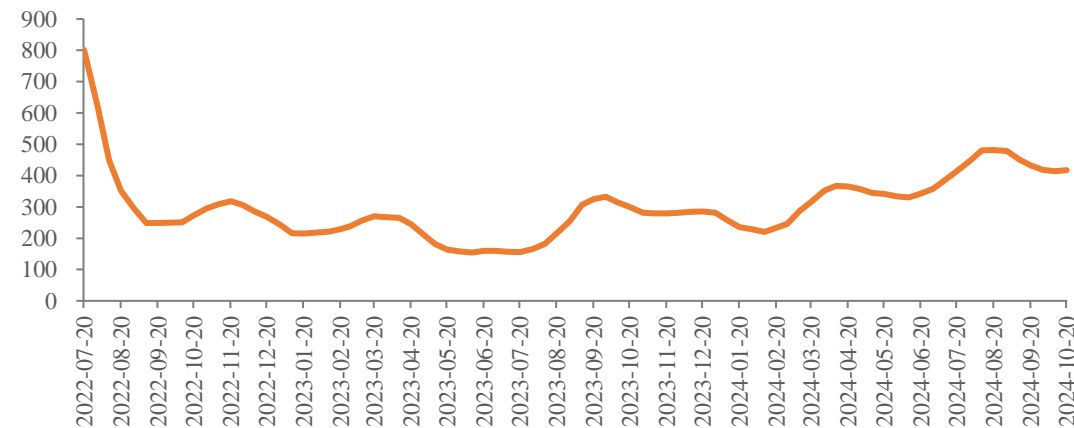

Bar and Line Chart

■

—

Line Chart

—

—

—

—

SMM

—

—

—

—

—

: (98%):

Wind SMM

[Dark blue header bar]

[Dark blue header bar]

Legend for the top-left chart: blue, orange, grey, yellow, red, dark blue.

Legend for the top-right chart: blue, orange, grey, yellow, red, dark blue.

[Dark blue header bar]