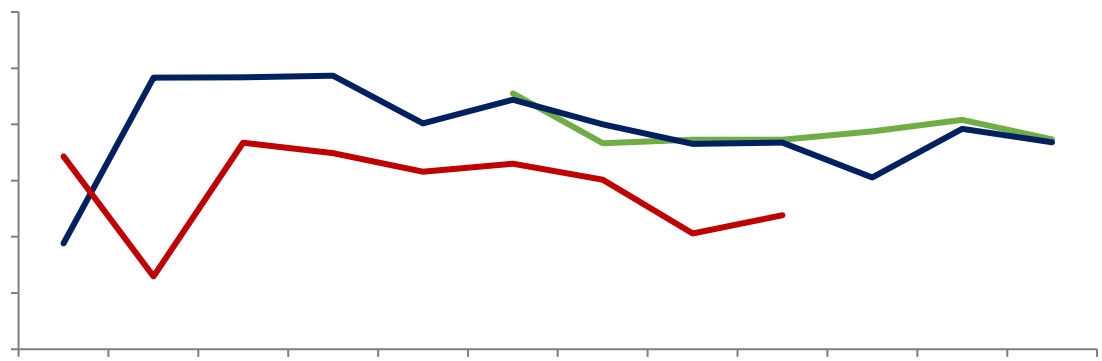

Bar and Line Chart

■

—

Line Chart

—

—

—

—

[Dark blue header bar]

[Dark blue header bar]

Legend for the top-left chart: blue, orange, grey, yellow, red, dark blue.

Legend for the top-right chart: blue, orange, grey, yellow, red, dark blue.

[Dark blue header bar]

[Dark blue header bar]

Legend for the bottom-left chart: blue, orange, grey, yellow, dark blue.

Legend for the bottom-right chart: blue, orange, grey, yellow, dark blue.

[Redacted Title]

Legend for the first chart: green, dark blue, red