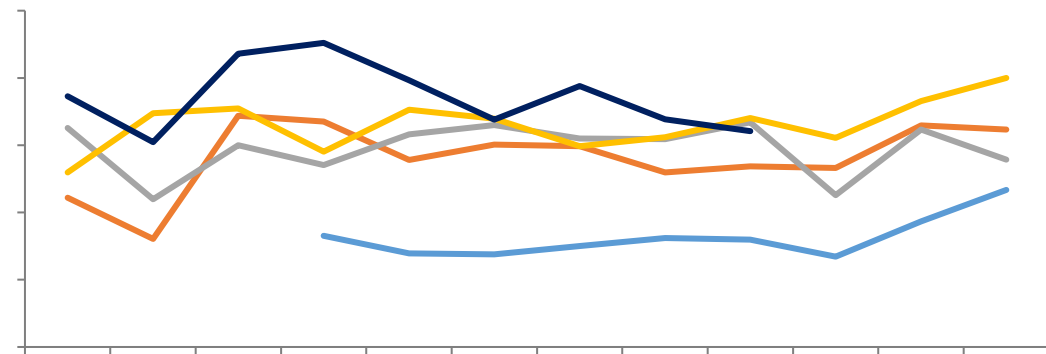

Bar and Line Chart

■

—

Line Chart

—

—

—

—

[Dark blue header bar]

[Dark blue header bar]

Legend for the top-left chart: blue, orange, grey, yellow, red, dark blue.

Legend for the top-right chart: blue, orange, grey, yellow, red, dark blue.

[Dark blue header bar]

[Dark blue header bar]

Legend for the bottom-left chart: blue, orange, grey, yellow, dark blue.

Legend for the bottom-right chart: blue, orange, grey, yellow, dark blue.

[Redacted Title]

Legend for the first chart: green, dark blue, red

[Redacted Title]

Legend for the second chart: dark blue, green, red

[Redacted Title]

Legend for the third chart: blue, orange, grey, green, red

[Redacted Title]

Legend for the fourth chart: blue, dark blue, green, red