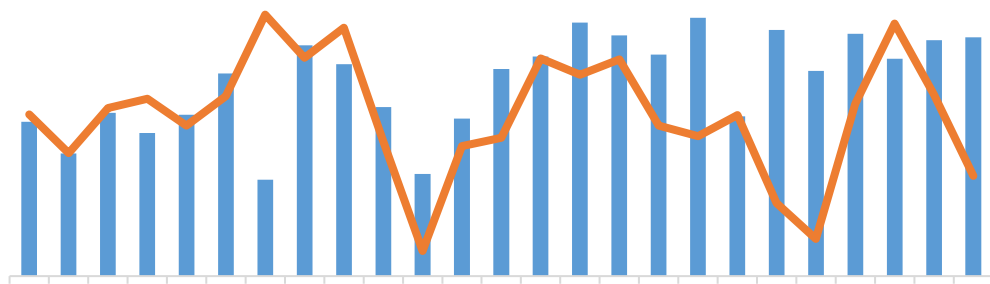

TC

TC

CSPT

Wind SMM

1-9

+5.6% 9

100.43

-0.76%

Bar and Line Chart

■

—

Line Chart

—

—

—

—