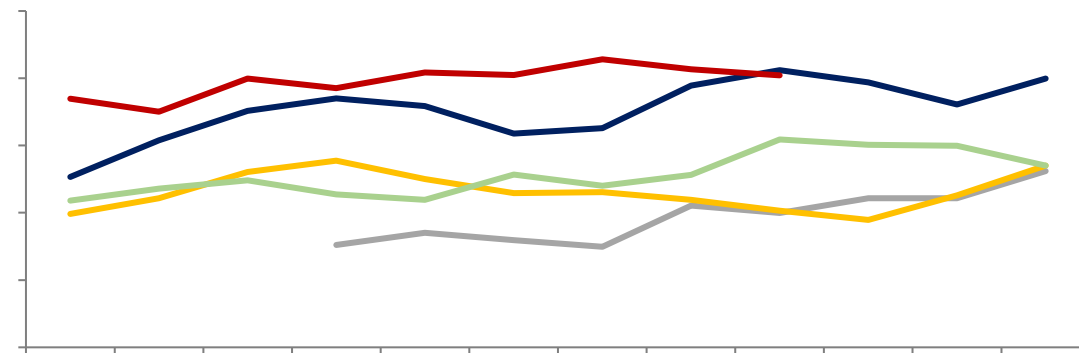

Bar and Line Chart

■

—

Line Chart

—

—

—

—

SMM

—

—

—

—

—

: (98%):

Wind SMM

[Dark blue header bar]

[Dark blue header bar]

Legend for the top-left chart: blue, orange, grey, yellow, red, dark blue.

Legend for the top-right chart: blue, orange, grey, yellow, red, dark blue.

[Dark blue header bar]