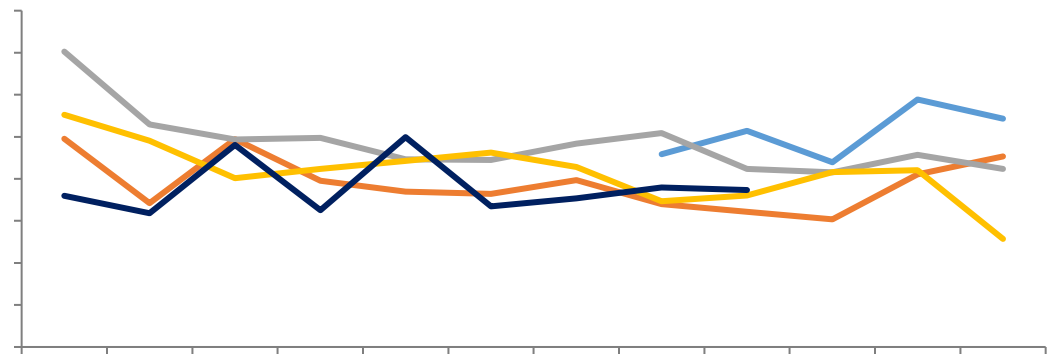

Bar and Line Chart

■

—

Line Chart

—

—

—

—

[Dark blue header bar]

[Dark blue header bar]

Legend for the top-left chart: blue, orange, grey, yellow, red, dark blue.

Legend for the top-right chart: blue, orange, grey, yellow, red, dark blue.

[Dark blue header bar]

[Dark blue header bar]

Legend for the bottom-left chart: blue, orange, grey, yellow, dark blue.

Legend for the bottom-right chart: blue, orange, grey, yellow, dark blue.

[Redacted Title]

Legend for the first chart: green, dark blue, red

[Redacted Title]

Legend for the second chart: dark blue, green, red

[Redacted Title]

Legend for the third chart: blue, orange, grey, green, red

[Redacted Title]

Legend for the fourth chart: blue, dark blue, green, red