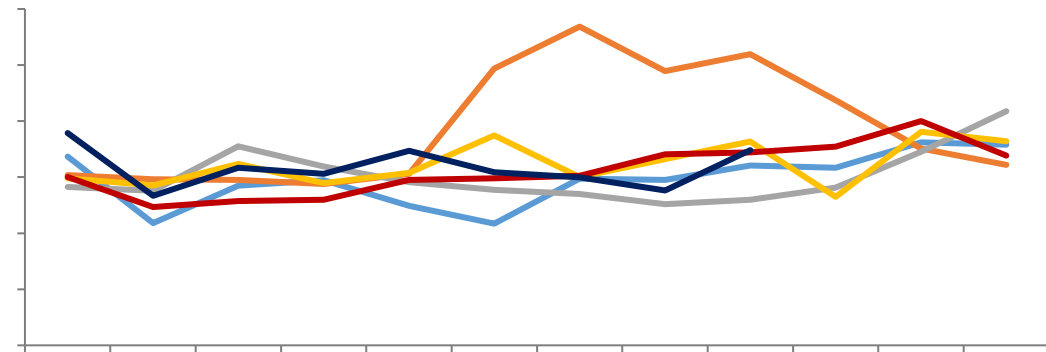

Bar and Line Chart

■

—

Line Chart

—

—

—

—

SMM

—

—

—

—

—

: (98%):

Wind SMM

[Dark blue header bar]

[Dark blue header bar]

Legend for the top-left chart: blue, orange, grey, yellow, red, dark blue.

Legend for the top-right chart: blue, orange, grey, yellow, red, dark blue.

[Dark blue header bar]

[Dark blue header bar]

Legend for the bottom-left chart: blue, orange, grey, yellow, dark blue.

Legend for the bottom-right chart: blue, orange, grey, yellow, dark blue.

[Redacted Title]

Legend for the first chart: green, dark blue, red