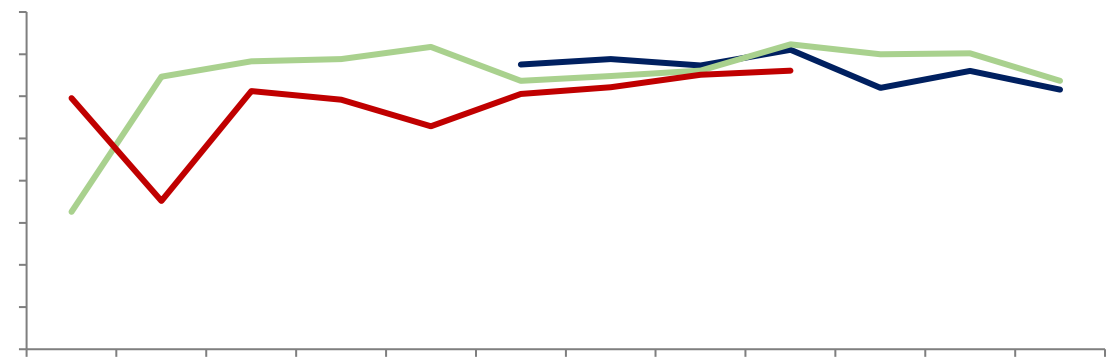

[Dark blue header bar]

[Dark blue header bar]

Legend for the top-left chart: blue, orange, grey, yellow, red, dark blue.

Legend for the top-right chart: blue, orange, grey, yellow, red, dark blue.

[Dark blue header bar]

[Dark blue header bar]

Legend for the bottom-left chart: blue, orange, grey, yellow, dark blue.

Legend for the bottom-right chart: blue, orange, grey, yellow, dark blue.

[Redacted Title]

Legend for the first chart: green, dark blue, red

[Redacted Title]

Legend for the second chart: dark blue, green, red

[Redacted Title]

Legend for the third chart: blue, orange, grey, green, red

[Redacted Title]

Legend for the fourth chart: blue, dark blue, green, red