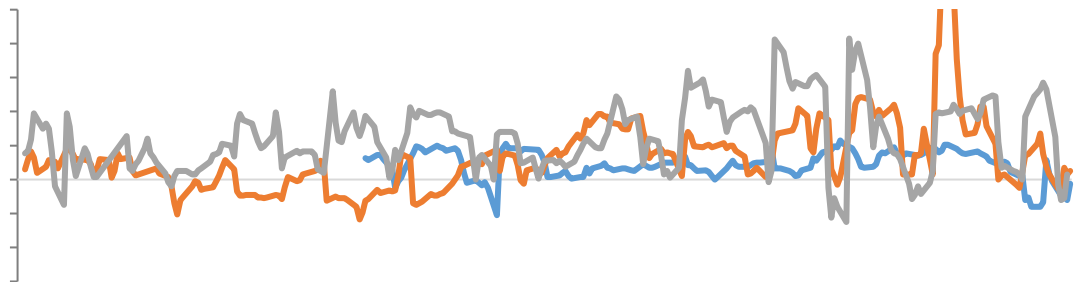

LME

-

-

LME0-3